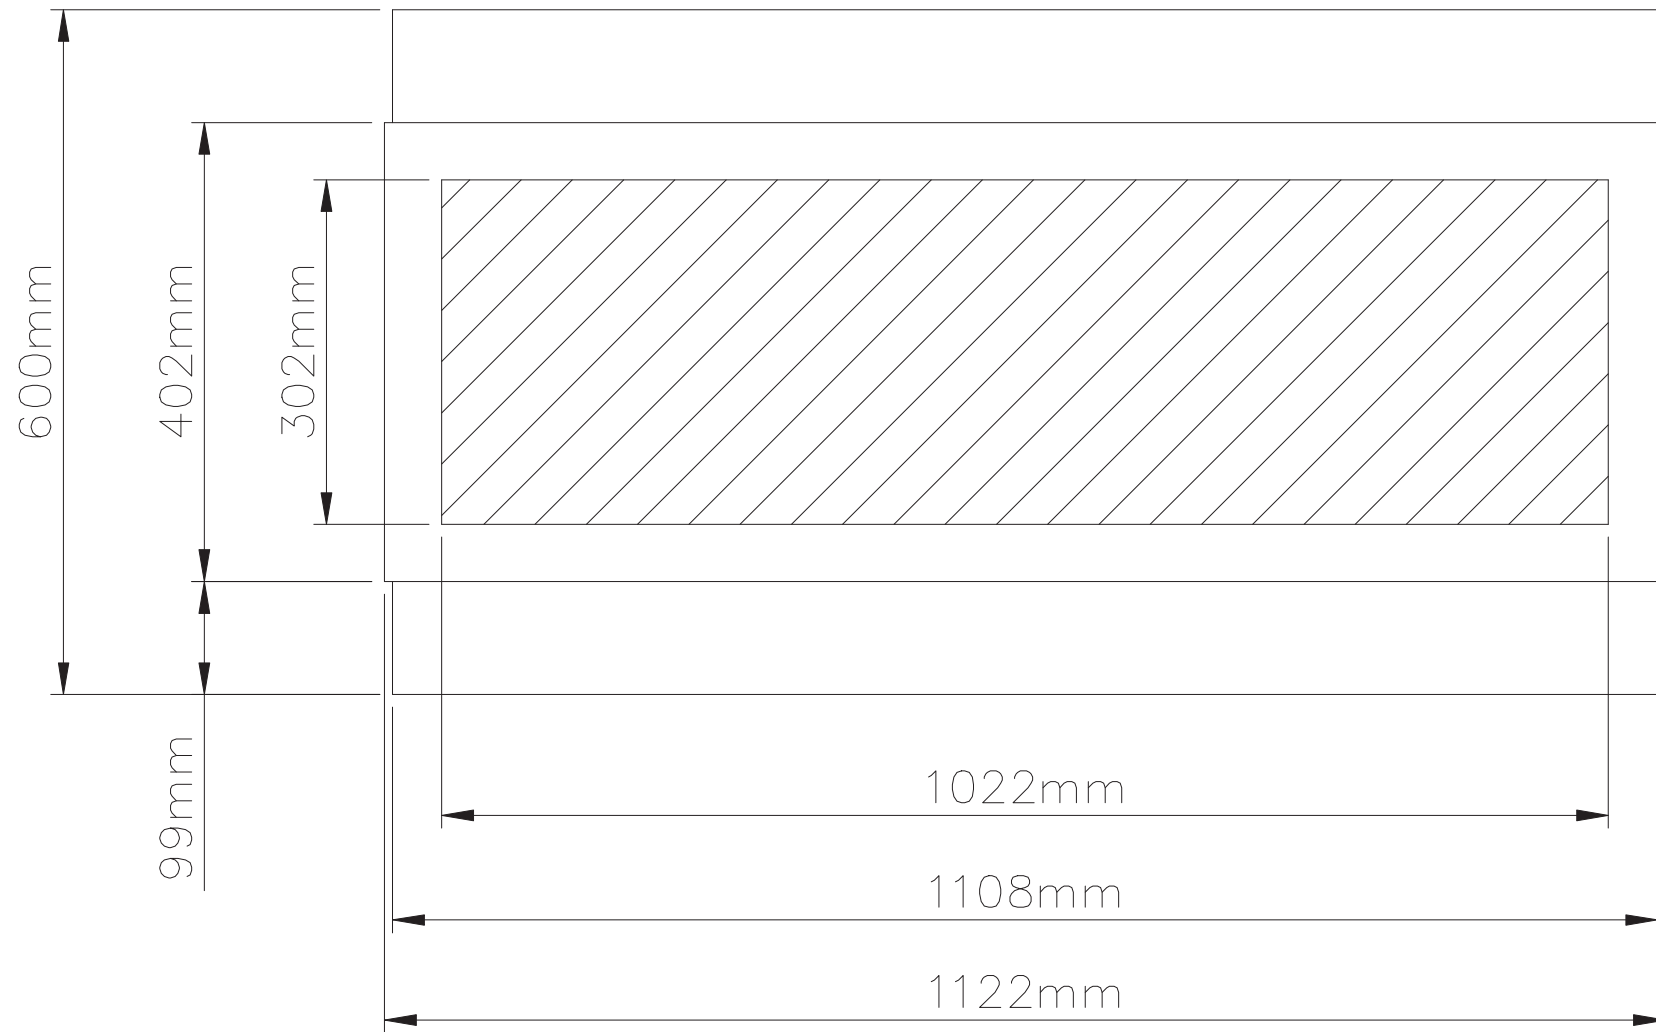

TECHNICAL SPECIFICATIONS	
MODEL	102745-DE
VOLTAGE	120 AC 60 Hz
WATTS	1500 W Max
NO HEATER	25 W
MOTOR HEATER	19 W
APPLIANCE WIDTH	44 1/8"
APPLIANCE HEIGHT	23 5/8"
APPLIANCE DEPTH	11 7/8"
GROSS WEIGHT	103.6 lbs
PLUG LOCATION	Left side
CORD LENGTH	70 7/8"
ROUGH WALL OPENING	45" X 25"
BTU	4800

SERIES Built-In	MODEL BI-45-DE		REV 1
SCALE 1" = 1'-0"	DATE: 11/16/2017	SHEET 1 OF 1	

TECHNICAL SPECIFICATIONS	
MODEL	102745-DE
VOLTAGE	120 AC 60 Hz
WATTS	1500 W Max
NO HEATER	25 W
MOTOR HEATER	19 W
APPLIANCE WIDTH	112.2 cm
APPLIANCE HEIGHT	60 cm
APPLIANCE DEPTH	30.2 cm
GROSS WEIGHT	47kgs
PLUG LOCATION	Left side
CORD LENGTH	180 cm
ROUGH WALL OPENING	114.3 cm x 63.5cm
BTU	4800

SERIES Built-In	MODEL BI-45-DE		REV 1
SCALE 1" = 1'-0"	DATE: 11/16/2017	SHEET 1 OF 1	