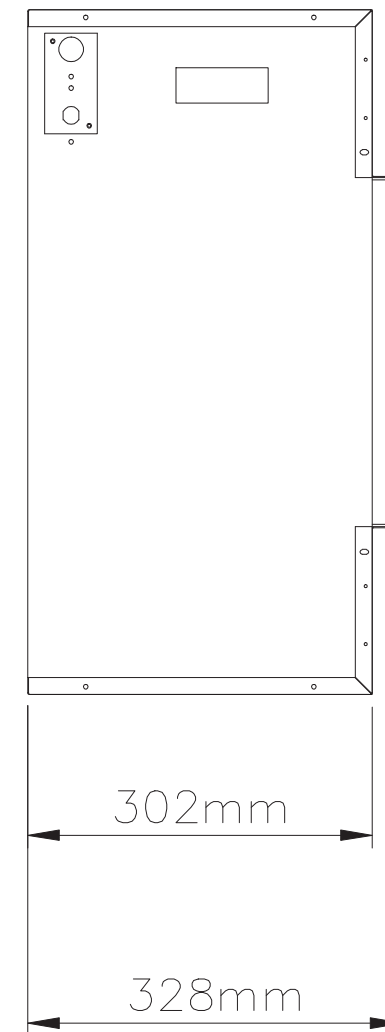

TECHNICAL SPECIFICATIONS	
MODEL	102745-DE
VOLTAGE	120 AC 60 Hz
WATTS	1500 W Max
NO HEATER	25 W
MOTOR HEATER	19 W
APPLIANCE WIDTH	44 1/8"
APPLIANCE HEIGHT	23 5/8"
APPLIANCE DEPTH	11 7/8"
GROSS WEIGHT	103.6 lbs
PLUG LOCATION	Left side
CORD LENGTH	70 7/8"
ROUGH WALL OPENING	45" X 25"
BTU	4800

SERIES Built-In	MODEL BI-45-DE		REV 1
SCALE 1" = 1'-0"	DATE: 11/16/2017	SHEET 1 OF 1	

TECHNICAL SPECIFICATIONS	
MODEL	102745-DE
VOLTAGE	120 AC 60 Hz
WATTS	1500 W Max
NO HEATER	25 W
MOTOR HEATER	19 W
APPLIANCE WIDTH	112.2 cm
APPLIANCE HEIGHT	60 cm
APPLIANCE DEPTH	30.2 cm
GROSS WEIGHT	47kgs
PLUG LOCATION	Left side
CORD LENGTH	180 cm
ROUGH WALL OPENING	114.3 cm x 63.5cm
BTU	4800

SERIES Built-In	MODEL BI-45-DE		REV 1
SCALE 1" = 1'-0"	DATE: 11/16/2017	SHEET 1 OF 1	