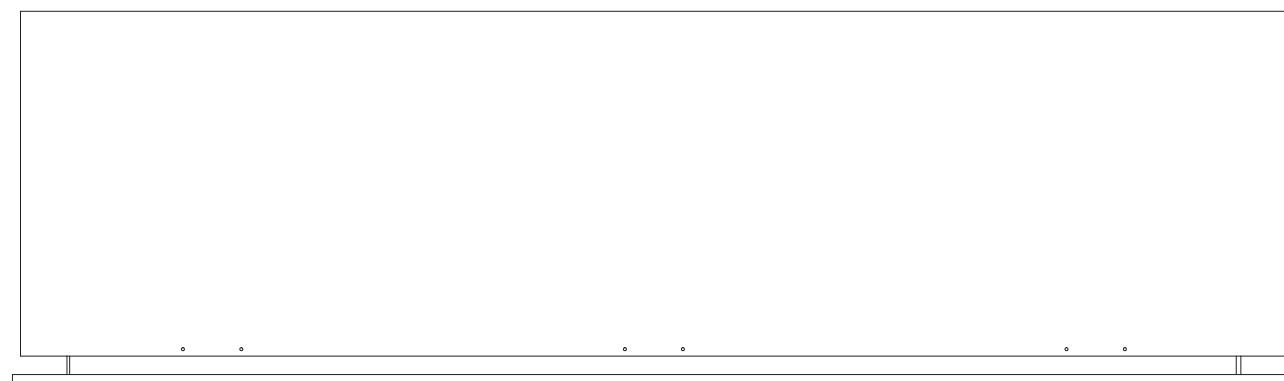

TECHNICAL SPECIFICATIONS	
MODEL	102745-DE
VOLTAGE	120 AC 60 Hz
WATTS	1500 W Max
NO HEATER	25 W
MOTOR HEATER	19 W
APPLIANCE WIDTH	44 1/8"
APPLIANCE HEIGHT	23 5/8"
APPLIANCE DEPTH	11 7/8"
GROSS WEIGHT	103.6 lbs
PLUG LOCATION	Left side
CORD LENGTH	70 7/8"
ROUGH WALL OPENING	45" X 25"
BTU	4800

SERIES Built-In	MODEL BI-45-DE		REV 1
SCALE 1" = 1'-0"	DATE: 11/16/2017	SHEET 1 OF 1	

TECHNICAL SPECIFICATIONS	
MODEL	102745-DE
VOLTAGE	120 AC 60 Hz
WATTS	1500 W Max
NO HEATER	25 W
MOTOR HEATER	19 W
APPLIANCE WIDTH	112.2 cm
APPLIANCE HEIGHT	60 cm
APPLIANCE DEPTH	30.2 cm
GROSS WEIGHT	47kgs
PLUG LOCATION	Left side
CORD LENGTH	180 cm
ROUGH WALL OPENING	114.3 cm x 63.5cm
BTU	4800

SERIES Built-In	MODEL BI-45-DE		REV 1
SCALE 1" = 1'-0"	DATE: 11/16/2017	SHEET 1 OF 1	