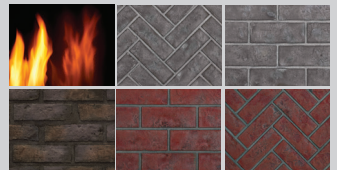

ALTITUDE™ X 36

AX36 – DIRECT VENT GAS FIREPLACE

FEATURES

UP TO 36,500 BTU'S • PREMIUM ACCESSORIES • EXCLUSIVE NIGHT LIGHT™

- 34 13/16"h x 35 1/4"w x 18 3/4"d
- Clean face design with full firebox flame
- Four Ultra HD Premium log set options include: Driftwood, Oak, Birch and Maple
- Zen front available in both Charcoal and Black
- Whitney and Denali premium fronts available with three accent color options
- Finishing trim available in Charcoal, Black, Gunmetal and Copper
- Six decorative brick kits include MIRRO-FLAME™ Porcelain Reflective Radiant Panels, Westminster™ Standard and Herringbone, Newport™ Standard, Old Town Red™ Standard and Herringbone
- Exclusive NIGHT LIGHT™
- eFIRE Remote App - total control of your fireplace from your mobile device
- Heat circulating blower with variable speed for increased comfort
- Optional AMBIENT-GLOW metal fibers are designed to enhance the glowing embers on gas fires

OPTIONS / ACCESSORIES

DRIFTWOOD LOG SET

OAK LOG SET

DECORATIVE BRICK PANELS

REMOTE CONTROL

EFIRE APP