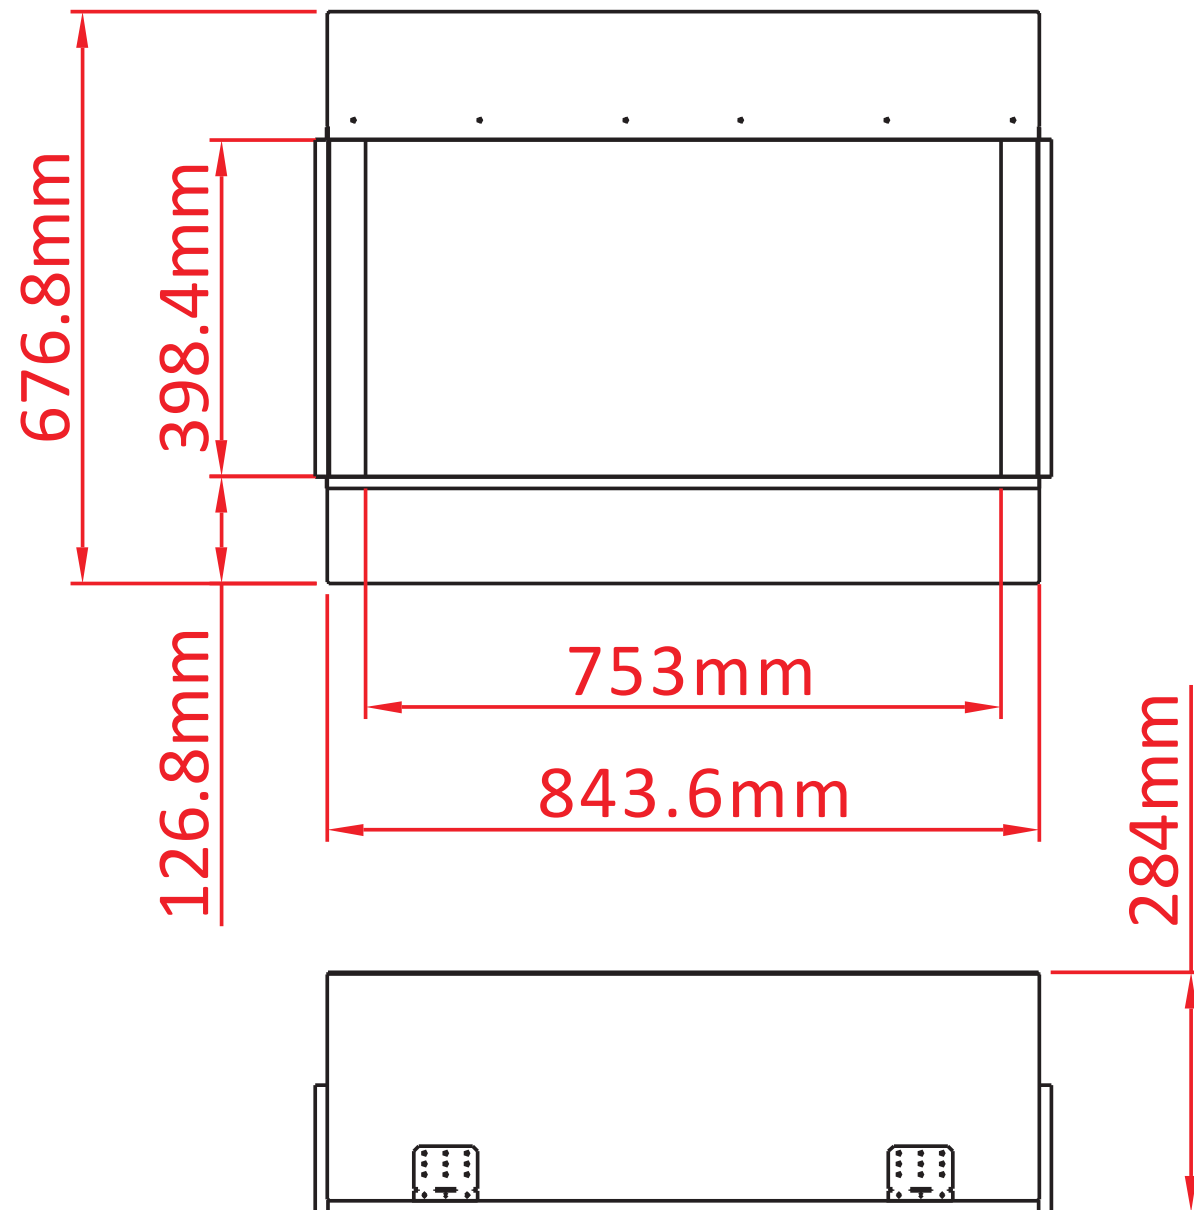

TECHNICAL SPECIFICATIONS

VOLTS		120
AMPS		12.5
WATTS		1500
HEATER	HIGH	1500 watts
	LOW	750 watts
NO HEATER		19 watts
LAMPS	QUANTITY	LED
	WATTS	
	TOTAL WATTS	19 watts
ROTOR MOTOR		1 at 5 watts
HEIGHT,WIDTH,DEPTH		26 5/8" x 33 1/4" x 11 1/8"
GLASS VIEWING OPENING		15 5/8" X 29 5/8"
GLASS SIZE		15 5/8" X 29 5/8"
SHIPPING SIZE		29 1/8" x 37 4/8" x 12 5/8"
SHIPPING WEIGHT		00.0 lbs
	UNIT	
	GLASS FRONT	Included
PLUG LOCATION		Left Side
CORD LENGTH		76"
APPROX. HEATING AREA		400 sq ft

SERIES	MODEL		REV
BAY	30-BAY-SLIM		1
SCALE 1"=1'-0"	DATE: 9/4/2019	SHEET 1 OF 1	

TECHNICAL SPECIFICATIONS

VOLTS		120
AMPS		12.5
WATTS		1500
HEATER	HIGH	1500 watts
	LOW	750 watts
NO HEATER		19 watts
LAMPS	QUANTITY	LED
	WATTS	
	TOTAL WATTS	19 watts
ROTOR MOTOR		1 at 5 watts
HEIGHT,WIDTH,DEPTH		67.7 x 84.4 x 28.4 cm
GLASS VIEWING OPENING		39.8 X 75.3 cm
GLASS SIZE		39.8 X 75.3 cm
SHIPPING SIZE		74 x 95.4 x 32 cm
SHIPPING WEIGHT		00.0 Kgs
	UNIT	
	GLASS FRONT	Included
PLUG LOCATION		Left Side
CORD LENGTH		193 cm
APPROX. HEATING AREA		37 sqm

SERIES	MODEL		REV
BAY	30-BAY-SLIM		1
SCALE 1:12	DATE: 9/4/2019	SHEET 1 OF 1	