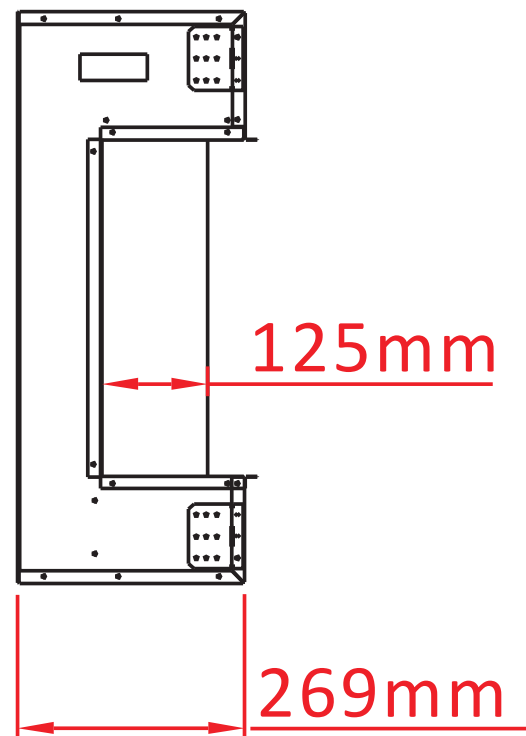

TECHNICAL SPECIFICATIONS

VOLTS		120
AMPS		12.5
WATTS		1500
HEATER	HIGH	1500 watts
	LOW	750 watts
NO HEATER		19 watts
LAMPS	QUANTITY	LED
	WATTS	
	TOTAL WATTS	19 watts
ROTOR MOTOR		1 at 5 watts
HEIGHT,WIDTH,DEPTH		26 5/8" x 33 1/4" x 11 1/8"
GLASS VIEWING OPENING		15 5/8" X 29 5/8"
GLASS SIZE		15 5/8" X 29 5/8"
SHIPPING SIZE		29 1/8" x 37 4/8" x 12 5/8"
SHIPPING WEIGHT		00.0 lbs
	UNIT	
	GLASS FRONT	Included
PLUG LOCATION		Left Side
CORD LENGTH		76"
APPROX. HEATING AREA		400 sq ft

SERIES	MODEL		REV
BAY	30-BAY-SLIM		1
SCALE 1"=1'-0"	DATE: 9/4/2019	SHEET 1 OF 1	

TECHNICAL SPECIFICATIONS

VOLTS		120
AMPS		12.5
WATTS		1500
HEATER	HIGH	1500 watts
	LOW	750 watts
NO HEATER		19 watts
LAMPS	QUANTITY	LED
	WATTS	
	TOTAL WATTS	19 watts
ROTOR MOTOR		1 at 5 watts
HEIGHT,WIDTH,DEPTH		67.7 x 84.4 x 28.4 cm
GLASS VIEWING OPENING		39.8 X 75.3 cm
GLASS SIZE		39.8 X 75.3 cm
SHIPPING SIZE		74 x 95.4 x 32 cm
SHIPPING WEIGHT		00.0 Kgs
	UNIT	
	GLASS FRONT	Included
PLUG LOCATION		Left Side
CORD LENGTH		193 cm
APPROX. HEATING AREA		37 sqm

SERIES	MODEL		REV
BAY	30-BAY-SLIM		1
SCALE 1:12	DATE: 9/4/2019	SHEET 1 OF 1	