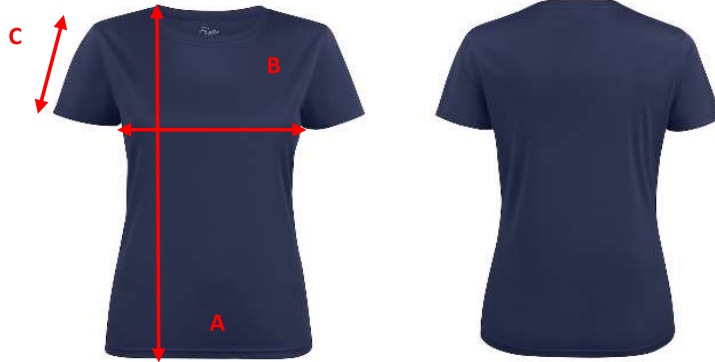

Printer
ACTIVE WEAR

SIZE CHART

Brand: PRINTER ACTIVE WEAR
Style: 2264026 RUN LADY

	XS	S	M	L	XL	XXL	3XL
A) body length	62	63,5	65	67	69	71	73
B) 1/2 chest width	42	45	48	51	55	59	63
C) Sleeve length	16	16,5	17	17,5	18	18,5	19