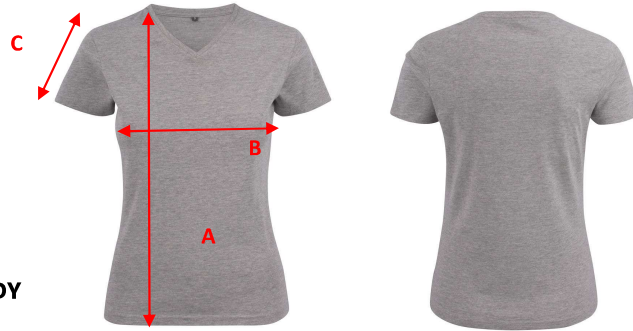

Printer
ACTIVE WEAR

SIZE CHART

Brand: PRINTER ACTIVE WEAR

Style: 2264025 HEAVY V-NECK LADY

	XS	S	M	L	XL	XXL
A) body length from shoulder point	62	64	66	68	70	72
B) 1/2 chest width	44	46	48	51	54	57
c) sleeve length	16	16,5	17	17,5	18	18,5

All measurements are indicative with minimum tolerance of 1 cm