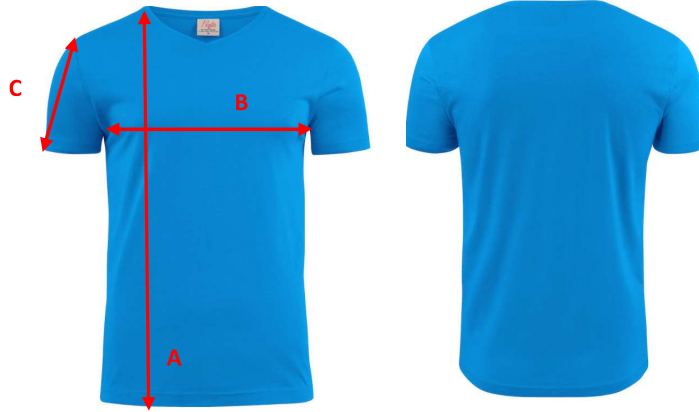

Printer
ACTIVE WEAR

SIZE CHART

Brand: PRINTER ACTIVE WEAR
Style: 2264024 HEAVY V-NECK
MEN

	S	M	L	XL	XXL	3XL	4XL	5XL
A) body length from shoulder point	70	72	74	77	80	83	85	87
B) 1/2 chest width	50	53	56	60	64	68	72	76
c) sleeve length	18	13	20	21	22	23	24	25

All measurements are indicative with minimum tolerance of 1 cm