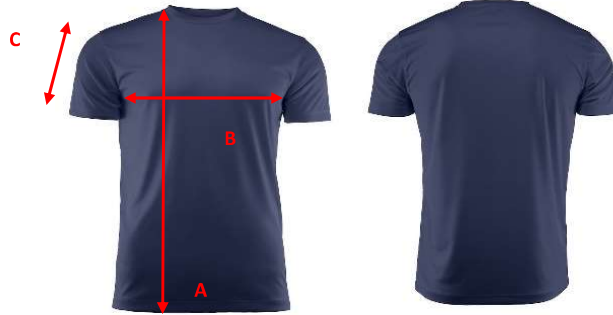

SIZE CHART

Brand: PRINTER ACTIVE WEAR
Style: 2264023 RUN

	XS	S	M	L	XL	XXL	3XL	4XL	5XL
A) body length	68	70	72	74	76	78	80	82	84
B) 1/2 Chest width	46	49	52	55	59	63	67	71	75
C) Sleeve length	16	18	20	21	22	23	24	24,5	25