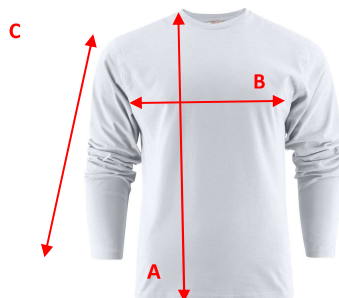

SIZE CHART

Brand: PRINTER ACTIVE WEAR

Style: 2264016 HEAVY T L/S

	XS	S	M	L	XL	XXL	3XL	4XL	5XL
A) body length from shoulder point	67,5	69	70,5	72	74	76	78	80	82
B) 1/2 chest width	47	50	53	56	60	64	68	72	76
c) sleeve length	61,5	63	64,5	66	68	70	72	73	74

All measurements are indicative with minimum tolerance of 1 cm