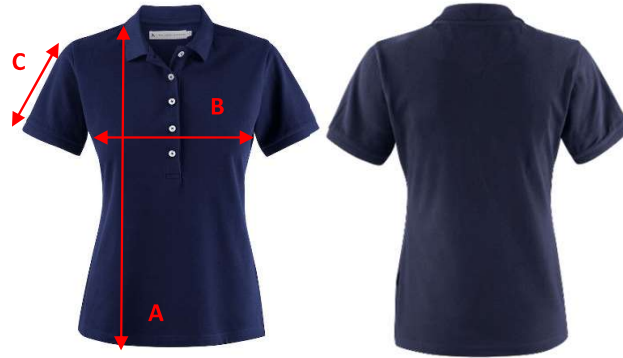

SIZE CHART

Brand: J. HARVEST SPORTSWEAR

Style: 2125034 SUNSET WOMAN

	XS	S	M	L	XL	XXL
A) body length from shoulder point	61	62,5	64	66	68	70
B) 1/2 chest width	41	44	47	50	54	58
C) sleeve length	17	17,5	18	18,5	19	19,5