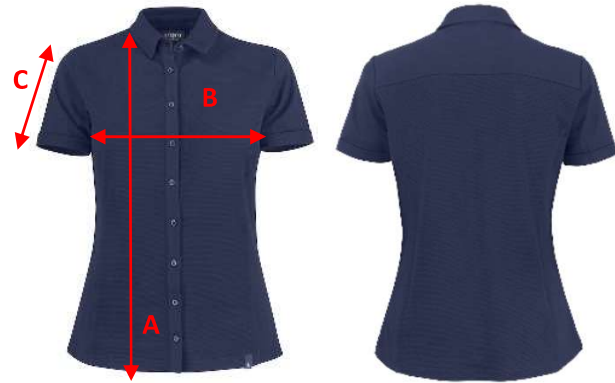

SIZE CHART

Brand: J. HARVEST SPORTSWEAR

Style: 2125032 SHELLDEN WOMAN

	XS	S	M	L	XL	XXL
A) body length from shoulder point	61	62,5	64	66	68	70
B) 1/2 chest width	43	46	49	52	55	58
C) sleeve length	16,5	17,5	18,5	19,5	20,5	21,5

All measurements are indicative with minimum tolerance of 1 cm