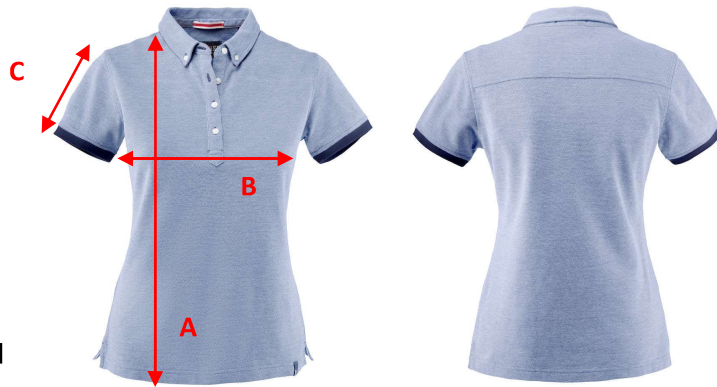

SIZE CHART

Brand: J. HARVEST SPORTSWEAR
Style: 2125031 LARKFORD WOMAN

	XS	S	M	L	XL	XXL
A) body length from shoulder point	62	63	64	66	68	70
B) 1/2 chest width	45	47	49	51	54	57
C) sleeve length	15	16	17	18	19	20