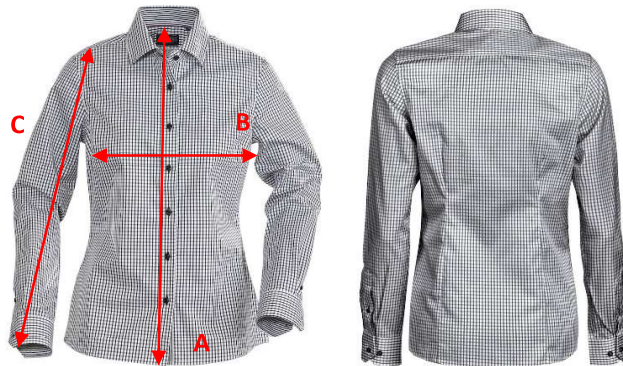

JAMES
HARVEST
sports *wear*

SIZE CHART

Brand: J. HARVEST SPORTSWEAR

Style: 2123022 TRIBECA WOMAN

	XS	S	M	L	XL	XXL
A) body length	65,5	66,5	67,5	69,5	71,5	73,5
B) 1/2 chest width	43	46	49	52	56	60
C) sleeve length	61	62	63	64	65	66