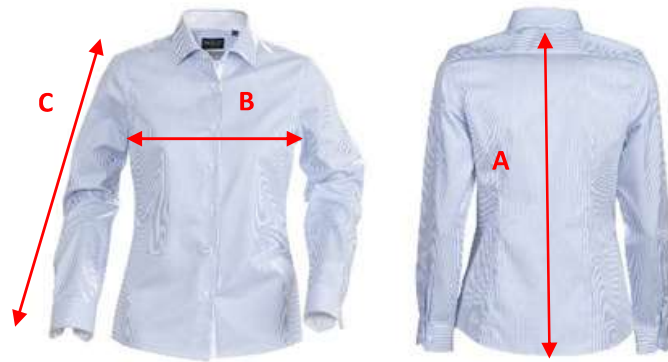

SIZE CHART

Brand: J. HARVEST SPORTSWEAR

Style: 2123021 RENO WOMAN

	XS	S	M	L	XL	XXL
A) body length	64,5	66	67,5	69	70,5	72
B) 1/2 chest width	43	46	49	52	56	60
C) sleeve length	61	62	63	64	65	66

All measurements are indicative with minimum tolerance of 1 cm