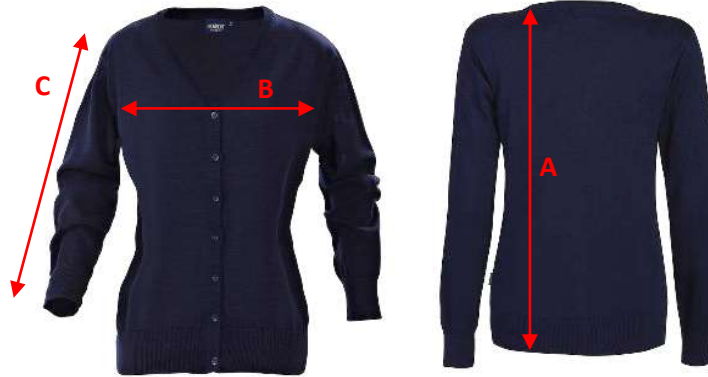

SIZE CHART

Brand: J. HARVEST SPORTSWEAR

Style: 2122501 FONTANA

	XS	S	M	L	XL	XXL
A) body length from shoulder point	60	62	64	66	68	70
B) 1/2 chest width	38	41	44	47	50	53
C) sleeve length	59	60	61	62	63	64

All measurements are indicative with minimum tolerance of 1 cm