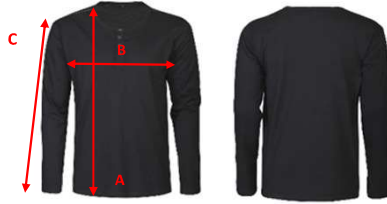

JAMES  
**HARVEST**  
sports *wear*

SIZE CHART

Brand: J. HARVEST SPORTSWEAR

Style: 2114007 STONETON

	S	M	L	XL	XXL	3XL
A) body length from shoulder point	70	72	74	76	78	80
B) 1/2 chest width	50	53	56	60	64	68
C) sleeve length	66	67	68	69,5	71	72,5