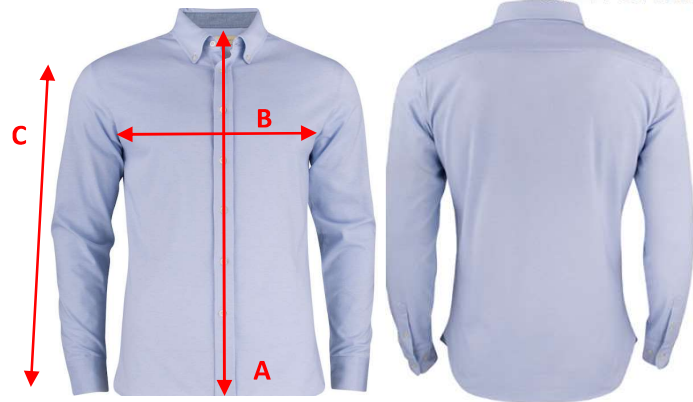

SIZE CHART

Brand: J. HARVEST SPORTSWEAR
Style: 2113038 BURLINGHAM

	S	M	L	XL	XXL	3XL
A) body length	74	76	78	80	82	84
B) 1/2 chest width	51	54	57	61	65	69
C) sleeve length	63	65	67	68,5	70	71,5

All measurements are indicative with minimum tolerance of 1 cm