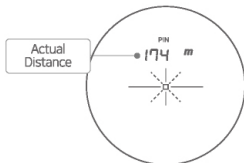

6x optical lens

Continuous Measurement Function

* Pin Mode with Slope

- When you measure the pin right, it will provide a compensated distance with the vibration.

Slope Compensated Function

Vibration Alert Feature Function

► Tournament Mode(Slope Off, Switch to the button)

* Normal Mode without Slope

- A mode that continuously measures the actual distance of various targets.
- It is available with the measurement (power) button pressed and held.

6x optical lens

Continuous Measurement Function

* Pin Mode without Slope

- When you measure the pin right, it will provide a compensated distance with the vibration.

Vibration Alert Feature

Warranty Conditions