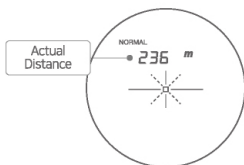

4. Focus Control

Turn the focus control section of ocular eyepiece to the left and right to adjust the LCD screen clearly.

► Slope Mode(Slope on, Switch to the button)

* Normal Mode with Slope

- A mode that measures the compensation distances of a series of different targets.
- It is available with the measurement (power) button pressed and held.

6x optical lens

Continuous Measurement Function

* Pin Mode with Slope

- When you measure the pin right, it will provide a compensated distance with the vibration.

Slope Compensated Function

Vibration Alert Feature Function

► Tournament Mode(Slope Off, Switch to the button)

* Normal Mode without Slope

- A mode that continuously measures the actual distance of various targets.
- It is available with the measurement (power) button pressed and held.

6x optical lens

Continuous Measurement Function

* Pin Mode without Slope

- When you measure the pin right, it will provide a compensated distance with the vibration.

Vibration Alert Feature

Warranty Conditions