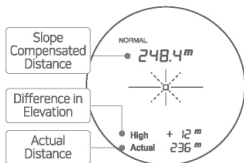

Press the  button to convert the mode to an order of Standard Slope Mode (NORMAL) → Slope Pin Mode (PIN) → Standard Tournament Mode (NORMAL) → Tournament Pin Mode (PIN).

3. Yard-Meter Conversion

Press the  button for more than three seconds to toggle between Meter-Yard

4. Focus Control

Turn the focus control section of ocular eyepiece to the left and right to adjust the LCD screen clearly.

► Slope Mode(Slope on, Switch to the button)

* Normal Mode with Slope

- A mode that measures the compensation distances of a series of different targets.
- It is available with the measurement (power) button pressed and held.

6x optical lens

Continuous Measurement Function

* Pin Mode with Slope

- When you measure the pin right, it will provide a compensated distance with the vibration.

Slope Compensated Function

Vibration Alert Feature Function

► Tournament Mode(Slope Off, Switch to the button)

* Normal Mode without Slope

- A mode that continuously measures the actual distance of various targets.
- It is available with the measurement (power) button pressed and held.