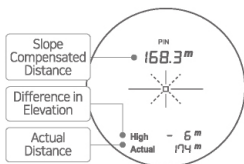

Press the  button to convert the mode to an order of Standard Slope Mode (NORMAL) → Slope Pin Mode (PIN) → Standard Tournament Mode (NORMAL) → Tournament Pin Mode (PIN).

3. Yard-Meter Conversion

Press the  button for more than three seconds to toggle between Meter-Yard

4. Focus Control

Turn the focus control section of ocular eyepiece to the left and right to adjust the LCD screen clearly.

► Slope Mode(Slope on, Switch to the button)

* Normal Mode with Slope

- A mode that measures the compensation distances of a series of different targets.
- It is available with the measurement (power) button pressed and held.

6x optical lens

Continuous Measurement Function

* Pin Mode with Slope

- When you measure the pin right, it will provide a compensated distance with the vibration.

Slope Compensated Function

Vibration Alert Feature Function

► Tournament Mode(Slope Off, Switch to the button)

* Normal Mode without Slope

- A mode that continuously measures the actual distance of various targets.
- It is available with the measurement (power) button pressed and held.