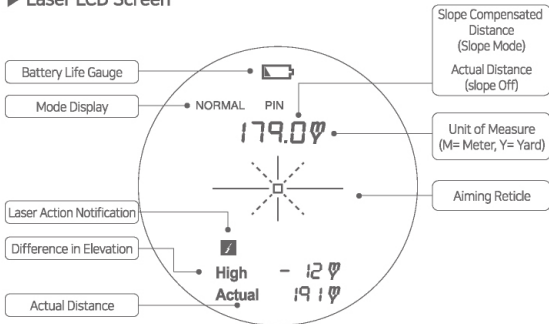

► Laser LCD Screen

* If battery replacement is required, icon is displayed in the laser LCD window.

* If the icon is present, the device may not be activated and power may be turned off.

※ In Tournament Mode, the slope compensated distance is removed and only the actual distance is displayed

1. Power On

After inserting the battery, press the power button () to turn on the LCD screen.

2. Mode Conversion

Press the button to convert the mode to an order of Standard Slope Mode (NORMAL) → Slope Pin Mode (PIN) → Standard Tournament Mode (NORMAL) → Tournament Pin Mode (PIN).

3. Yard-Meter Conversion

Press the button for more than three seconds to toggle between Meter-Yard

4. Focus Control

Turn the focus control section of ocular eyepiece to the left and right to adjust the LCD screen clearly.