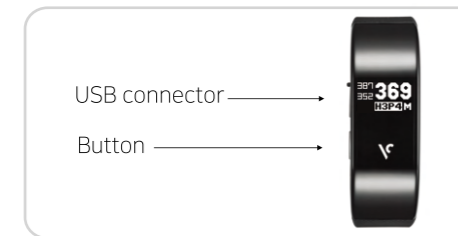

voice caddie B1 User Manual

voice caddie

Basic User Guide [Setting]

▶ External Function and Components

▶ Update and Charging Method

- To update the latest golf course data in your product, please download the Data Manager from www.voicecaddie.com
- Charge by using the exclusive USB cable included.