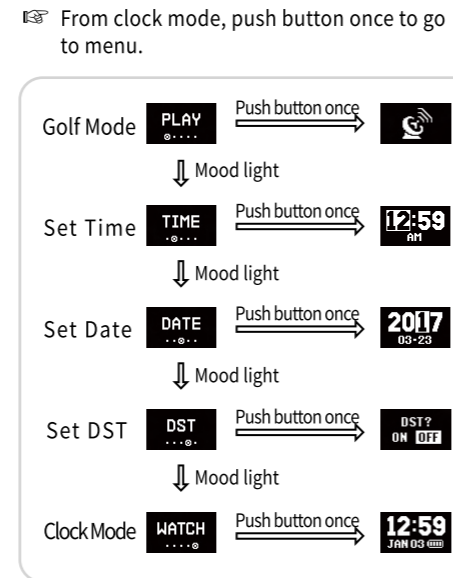

voice caddie B1 User Manual

voice caddie

Basic User Guide [Setting]

▶ External Function and Components

▶ Update and Charging Method

- To update the latest golf course data in your product, please download the Data Manager from www.voicecaddie.com
- Charge by using the exclusive USB cable included.

Basic User Guide [Operation]

▶ Switch ON/OFF

Basic User Guide [Operation]

▶ Menu Guide

* Controlling from sub menu
 Button : Go to next setting or save and return to menu
 Tap : Increment (+1), switch to am/pm, or switch to on/off

Basic User Guide [Operation]

▶ Distance Guide

Distance guide to front or back of green: From distance guide to center, "tap" once to switch between "Center" ▶ "Front" ▶ "Back"

Basic User Guide [Operation]

▶ Start Golf Mode

▶ End Golf Mode

▶ Time display in golf mode
 From sleep state, push button once or tap screen twice to check hole info and time

Basic User Guide [Operation]

▶ Double Green Guide

▶ Measure driving distance