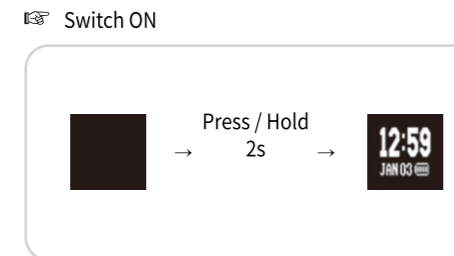

Basic User Guide [Operation]

▶ Switch ON/OFF

Basic User Guide [Operation]

▶ Menu Guide

* Controlling from sub menu
 Button : Go to next setting or save and return to menu
 Tap : Increment (+1), switch to am/pm, or switch to on/off

Basic User Guide [Operation]

▶ Distance Guide

Distance guide to front or back of green: From distance guide to center, "tap" once to switch between "Center" ▶ "Front" ▶ "Back"

Basic User Guide [Operation]