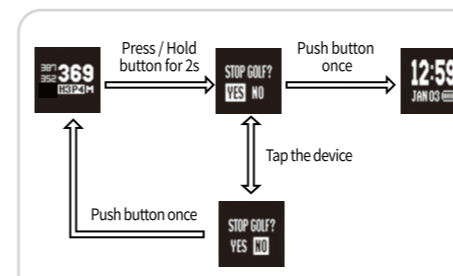

Basic User Guide [Operation]

▶ Switch ON/OFF

Basic User Guide [Operation]

▶ Menu Guide

* Controlling from sub menu
 Button : Go to next setting or save and return to menu
 Tap : Increment (+1), switch to am/pm, or switch to on/off

Basic User Guide [Operation]

▶ Distance Guide

Distance guide to front or back of green: From distance guide to center, "tap" once to switch between "Center" ▶ "Front" ▶ "Back"

Basic User Guide [Operation]

▶ Start Golf Mode

▶ End Golf Mode

▶ Time display in golf mode
 From sleep state, push button once or tap screen twice to check hole info and time

Basic User Guide [Operation]

▶ Double Green Guide

▶ Measure driving distance

- Start measuring driving distance: Push button from remaining distance guidance page to indicate distance for 3 seconds and notify the start of measuring driving distance
- Complete measuring driving distance : Push button once from remaining distance guidance page to guide driving distance for 3 seconds.