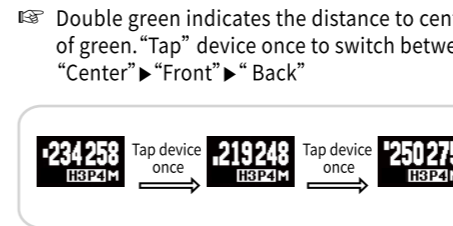

Basic User Guide [Operation]

▶ Distance Guide

Distance guide to front or back of green: From distance guide to center, "tap" once to switch between "Center" ▶ "Front" ▶ "Back"

Basic User Guide [Operation]

▶ Start Golf Mode

▶ End Golf Mode

▶ Time display in golf mode
 From sleep state, push button once or tap screen twice to check hole info and time

Basic User Guide [Operation]

▶ Double Green Guide

▶ Measure driving distance

- Start measuring driving distance: Push button from remaining distance guidance page to indicate distance for 3 seconds and notify the start of measuring driving distance
- Complete measuring driving distance : Push button once from remaining distance guidance page to guide driving distance for 3 seconds.

Basic User Guide [Operation]

▶ Automatic recognition of golf course/hole

- In golf mode, on reception of satellite signal, "READY" will appear.
- Golf course is automatically recognized. Distance guide will begin if you move to teeing ground.