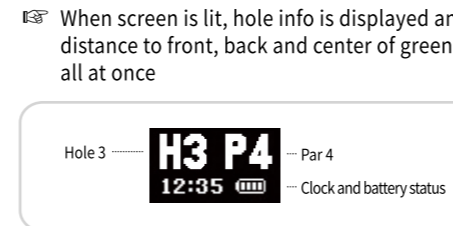

Basic User Guide [Operation]

▶ Switch ON/OFF

Basic User Guide [Operation]

▶ Menu Guide

* Controlling from sub menu
 Button : Go to next setting or save and return to menu
 Tap : Increment (+1), switch to am/pm, or switch to on/off

Basic User Guide [Operation]

▶ Distance Guide

Distance guide to front or back of green: From distance guide to center, "tap" once to switch between "Center" ▶ "Front" ▶ "Back"

Basic User Guide [Operation]

▶ Start Golf Mode

▶ End Golf Mode

▶ Time display in golf mode
 From sleep state, push button once or tap screen twice to check hole info and time

Basic User Guide [Operation]

▶ Double Green Guide

▶ Measure driving distance