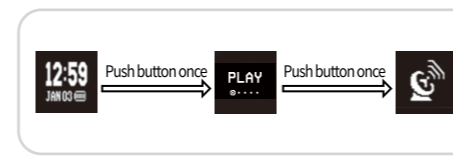

Basic User Guide [Operation]

▶ Switch ON/OFF

Basic User Guide [Operation]

▶ Menu Guide

* Controlling from sub menu
 Button : Go to next setting or save and return to menu
 Tap : Increment (+1), switch to am/pm, or switch to on/off

Basic User Guide [Operation]

▶ Distance Guide

Distance guide to front or back of green: From distance guide to center, "tap" once to switch between "Center" ▶ "Front" ▶ "Back"

Basic User Guide [Operation]

▶ Start Golf Mode

▶ End Golf Mode

▶ Time display in golf mode
 From sleep state, push button once or tap screen twice to check hole info and time

Basic User Guide [Operation]

▶ Double Green Guide

▶ Measure driving distance