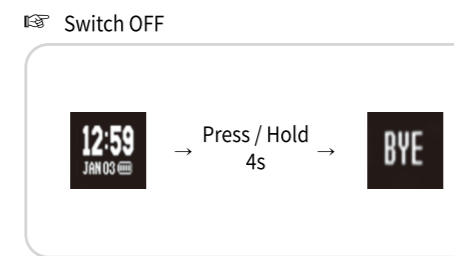

voice caddie B1 User Manual

voice caddie

Basic User Guide [Setting]

▶ External Function and Components

▶ Update and Charging Method

- To update the latest golf course data in your product, please download the Data Manager from www.voicecaddie.com
- Charge by using the exclusive USB cable included.

Basic User Guide [Operation]

▶ Switch ON/OFF

Basic User Guide [Operation]

▶ Menu Guide

* Controlling from sub menu
 Button : Go to next setting or save and return to menu
 Tap : Increment (+1), switch to am/pm, or switch to on/off

Basic User Guide [Operation]

▶ Distance Guide

Distance guide to front or back of green: From distance guide to center, "tap" once to switch between "Center" ▶ "Front" ▶ "Back"

Basic User Guide [Operation]