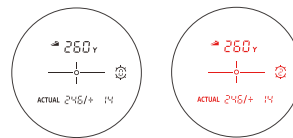

DISPLAY VIEW

Dual Display