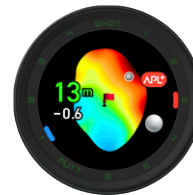

BEST
GPS GOLF WATCH

T11

MyVoiceCaddie App

Download on the
App Store

GET IT ON
Google Play

PRODUCT DESCRIPTION

The T11 is the 11th product of the Voice Caddie T-series, which provides golfers with the golf information they need in the easiest and most convenient way with an OLED display. It automatically recognizes golfers' shots and putts without any additional manipulation, and provides smart course views, approach views, and putt views so golfers can play most comfortably.

SPECIFICATIONS

Dimensions / Weight	2.0" x 2.0" x 0.6" / 1.6oz
Color	Black & Green
Display	OLED
Battery Type	Li-Polymer 405mAh
Battery Life	36 Hole Play

* Battery life depends on usage condition

MAIN FUNCTIONS

- OLED Touch Screen
- V-A.I. 3.5™ (Automatic Slope Calculation)
- Shot and Putt Tracking
- Green Undulation Data (Indicate with map)
- Course Layout View (Yardages to hazard & bunkers)
- Customizable Pin Placement
- Course & Green Zoom
- Putt View - Elevation / Distance
- Completely Fee Free
- Can be checked record and reviewed via the My Voice Caddie App.

DISPLAY VIEW

Putt View