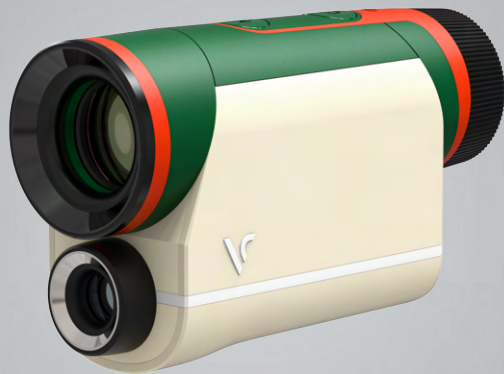

* Battery life depends on usage condition

DISPLAY VIEW

MAIN FUNCTIONS

- Pin Tracer™ (Increased lock on area)
- V-Algorithm™ (Enhanced slope)
- Integrated Magnet
- Auto Slope (Slope function can be turned on/off)
- 1000 Yards Range
- 2-Color OLED
- 6x Optical Magnification
- Spot Measure Mode
- Auto Brightness
- Water Resistant

📍 PIN TRACER™

Pin Tracer™ technology delivers consistent and reliable pin and flag targeting without unintentionally obtaining distances to background objects and targets. Press and hold the "Power" button when targeting the pin and flag to activate Pin Tracer™ technology.

COMPACT
LASER RANGEFINDER

CL3

PRODUCT DESCRIPTION

CL3 is a product that meets both design and performance. Pin tracer™ and spot measurement functions enable fast and accurate distance measurement, and the V-algorithm™ guides the correction distance to the target.