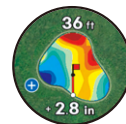

SPECIFICATIONS

Dimensions / Weight	1.61" x 3.05" x 4.29" / 7.7oz
Color	Grey, Blue green
Display	View Finder – OLED / Touch Screen – LCD
Battery Type	rechargeable Li-Polymer 1000mAh
Battery Life	GPS Pin Assist Mode - 20 hours Laser Mode - 45 hours
Accuracy	± 1 yard
Measuring Range	5 – 1,100 yards (1yard=0.91meter)
Magnification	6x

* Battery life depends on usage condition

DISPLAY VIEW

Yardage View

Course View

Green
Undulation

Putt View

MAIN FUNCTIONS

- True Hybrid GPS/Laser Rangefinder
- Pin Tracer™ (Increased lock on area)
- GPS Pin Assist: Utilizes GPS Data to Filter Background and Hone in on the Pin
- Slope Integration with Tournament Mode
- Shot Distance Measurement
- Putt View - Elevation / Distance
- Color Touch LCD Screen
- Course layout / GPS yardage view / Green Undulation / Putt View
- Adjustable Dual Color OLED for Low Light Play
- Optical Angle/High Clarity Lens
- Wind Direction & Speed confirmation

* Course layout & Green Undulation is not available for all courses. Currently, Course layout & Green undulation is active for over 13,000 courses worldwide. (Continuesly updating the data library)

COMPACT
LASER RANGEFINDER

LASER FIT

PRODUCT DESCRIPTION

The Laser FIT is the most attractive rangefinder, boasting a stylish design and compact size. The new feature, 'Ball to Pin' mode provides accurate distance guidance by measuring the ball and pin at the current location without the golfer having to reach the ball. Dual display allows clear distance measurement in any environment, and Pin Tracer™ and Spot Measure Mode provides quick distance measurement and the most accurate distance guidance.