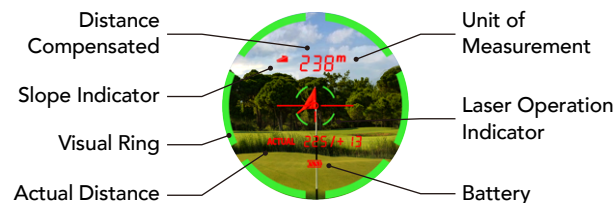

* Battery life depends on usage condition

MAIN FUNCTIONS

- Ball to Pin
- Pin Tracer™ (Increased lock on area)
- Spot Measure Mode
- Slope Integration with Tournament Mode
- Shot Distance Measurement
- Dual Display
- Optical Angle/High Clarity Lens
- 6x Optical Magnification

DISPLAY VIEW

Dual Display

Ball To Pin

PHENOMENAL
PERFORMANCE

TL1

PRODUCT DESCRIPTION

The revolutionary TL1 combines curated and innovative ergonomic design to provide unparalleled accuracy and durability. The newest addition to VOICE CADDIE's line of Tour-Proven laser rangefinders, the TL1 includes new Pin Tracer™ technology, enhanced V-Algorithm™, instant slope on/off switch, dual-color OLED, 6x optical magnification, high speed processor, and the highest quality optical lenses and sensors which rebuilds the performance in golf.

SPECIFICATIONS

Dimensions / Weight	1.6" x 2.92" x 4.27" / 7oz
Color	Matte Gray
Display	2Color OLED
Battery Type	Lithium CR2 (3V)
Battery Life	Approximated 5,000 times
Accuracy	± 1yard
Measuring Range	5 – 1,000 yards (1yard=0.91meter)
Magnification	6x

* Battery life depends on usage condition

DISPLAY VIEW

MAIN FUNCTIONS

- Pin Tracer™ (Increased lock on area)
- V-Algorithm™ (Enhanced slope)
- Integrated Magnet
- Auto Slope (Slope function can be turned on/off)
- 1000 Yards Range
- 2-Color OLED
- 6x Optical Magnification
- Spot Measure Mode
- Auto Brightness
- Water Resistant