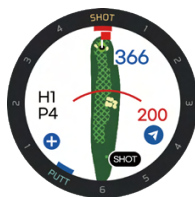

DISPLAY VIEW

Course View