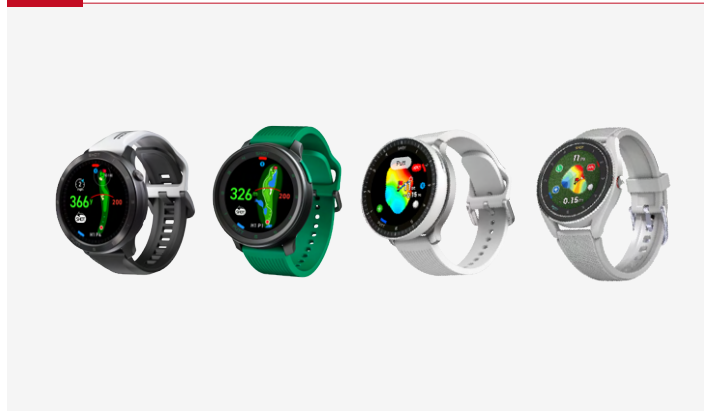

- GPS GOLF WATCH
  T11 PRO / T11 / T-Ultra / T9