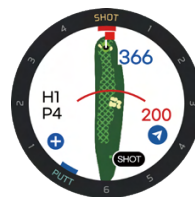

DISPLAY VIEW

Course View