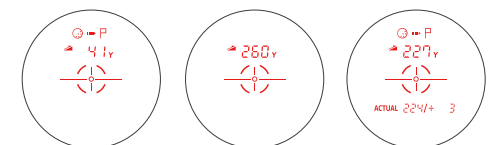

COMPACT
LASER RANGEFINDER

LASER FIT

PRODUCT DESCRIPTION

The Laser FIT is the most attractive rangefinder, boasting a stylish design and compact size. The new feature, 'Ball to Pin' mode provides accurate distance guidance by measuring the ball and pin at the current location without the golfer having to reach the ball. Dual display allows clear distance measurement in any environment, and Pin Tracer™ and Spot Measure Mode provides quick distance measurement and the most accurate distance guidance.

SPECIFICATIONS

Dimensions / Weight	3.39" x 1.48" x 2.21" / 4oz
Color	Metal Beige, Navy Scarlet, Cadet Blue
Display	Dual Display
Battery Type	Rechargeable Li-Polymer 500mAh
Battery Life	8 Hours
Accuracy	± 1 yard
Measuring Range	5 – 800 yards (1yard=0.91meter)
Magnification	6x

* Battery life depends on usage condition

MAIN FUNCTIONS

- Ball to Pin
- Pin Tracer™ (Increased lock on area)
- Spot Measure Mode
- Slope Integration with Tournament Mode
- Shot Distance Measurement
- Dual Display
- Optical Angle/High Clarity Lens
- 6x Optical Magnification

DISPLAY VIEW

Ball To Pin