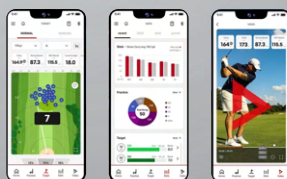

PROFESSIONAL GRADE
LAUNCH MONITOR

SC300