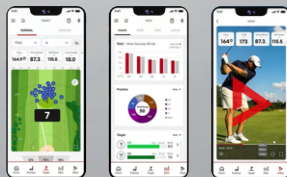

SC4

MySwingCaddie App

PRODUCT DESCRIPTION

The Voice Caddie SC4 is both a complete simulator and portable launch monitor. For use both indoors and outdoors, the SC4 delivers professional grade swing and ball flight metrics. In simulator mode, the SC4 connects with the included MySwingCaddie App, providing a complete virtual display along with metrics and stats. To further enhance the simulator experience, the SC4 is fully compatible with E6 Connect and its suite of photorealistic courses (optional subscription). In outdoor use, the SC4 can be used completely in standalone with its vivid display that shows carry distance, launch direction, swing speed, ball speed, smash factor, launch angle, apex, and spin rate. For a more advanced experience, the SC4 connects directly to a smartphone or tablet via Bluetooth allowing golfers to save and track, record swings, and produce swing overlays. The included remote control, voice output of distance, and rechargeable Lithium Ion battery ensures both the highest level of experience and convenience.