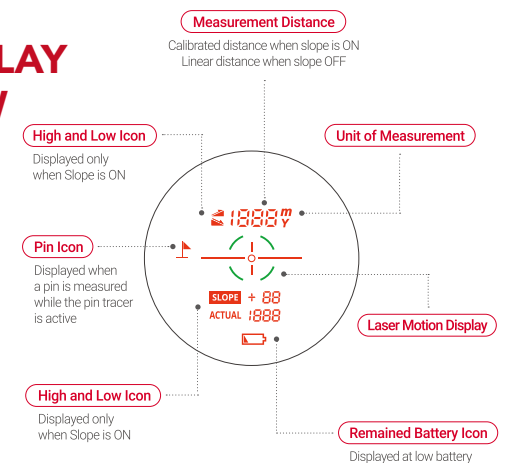

SPECIFICATIONS

Dimensions / Weight	1.48" x 2.5" x 4.1" / 5.2oz
Color	Green White
Display	2 Color OLED
Battery Type	CR2 (3V)
Battery Life	Approximated 5,000 times
Accuracy	± 1 yard
Measuring Range	5 – 800 yards (1yard=0.91meter)
Magnification	6x

* Battery life depends on usage condition

MEASUREMENT

MAIN FUNCTIONS

- Auto Slope (Slope function can be turned on/off)
- V-Algorithm™
- 800 Yards Range
- 2 Color OLED (Red & Green)
- 6x Optical Magnification
- Speed-Detecting Booster
- Pin Tracer™ Technology with Vibration
- Spot Measure Mode

DISPLAY VIEW

LASER
RANGEFINDER

L6

PRODUCT DESCRIPTION

The new L6 is a full-feature laser rangefinder that is designed for maximum performance and durability on the course. In its scope is OLED display that emits bright red readings for maximum visibility in all conditions. The L6 utilizes best-in-class optics for robust clarity and visuals at all distances. With a super high speed processor, the L6 laser signal speed is designed for rapid fire and target locking throughout the course. Equipped with slope distance compensation and advanced stabilization, the L6 is designed for use by professionals and golfers of all skill levels. The integrated Pin Tracer combines multi-point shooting and precision filtration to provide rapid and accurate readings from all distances. While laser rangefinders in the market utilize low grade optics and signal output systems without filter and stabilizer assistance, the L6 is a complete and premium device designed for total performance.

SPECIFICATIONS

Dimensions / Weight	1.61" x 2.81" x 4.3" / 5.6oz
Color	Black
Display	OLED
Battery Type	CR2 (3V)
Battery Life	Approximated 5,000 times
Accuracy	± 1yard
Measuring Range	5 – 1,200 yards (1yard=0.91meter)
Magnification	6x