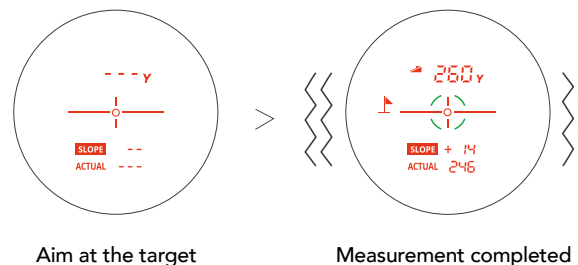

📍 PIN TRACER™

Pin Tracer™ technology delivers consistent and reliable pin and flag targeting without unintentionally obtaining distances to background objects and targets. Press and hold the "Power" button when targeting the pin and flag to activate Pin Tracer™ technology.

COMPACT
LASER RANGEFINDER

CL3

PRODUCT DESCRIPTION

CL3 is a product that meets both design and performance. Pin tracer™ and spot measurement functions enable fast and accurate distance measurement, and the V-algorithm™ guides the correction distance to the target.

SPECIFICATIONS

Dimensions / Weight	1.48" x 2.5" x 4.1" / 5.2oz
Color	Green White
Display	2 Color OLED
Battery Type	CR2 (3V)
Battery Life	Approximated 5,000 times
Accuracy	± 1 yard
Measuring Range	5 – 800 yards (1yard=0.91meter)
Magnification	6x

* Battery life depends on usage condition

MEASUREMENT

MAIN FUNCTIONS

- Auto Slope (Slope function can be turned on/off)
- V-Algorithm™
- 800 Yards Range
- 2 Color OLED (Red & Green)
- 6x Optical Magnification
- Speed-Detecting Booster
- Pin Tracer™ Technology with Vibration
- Spot Measure Mode