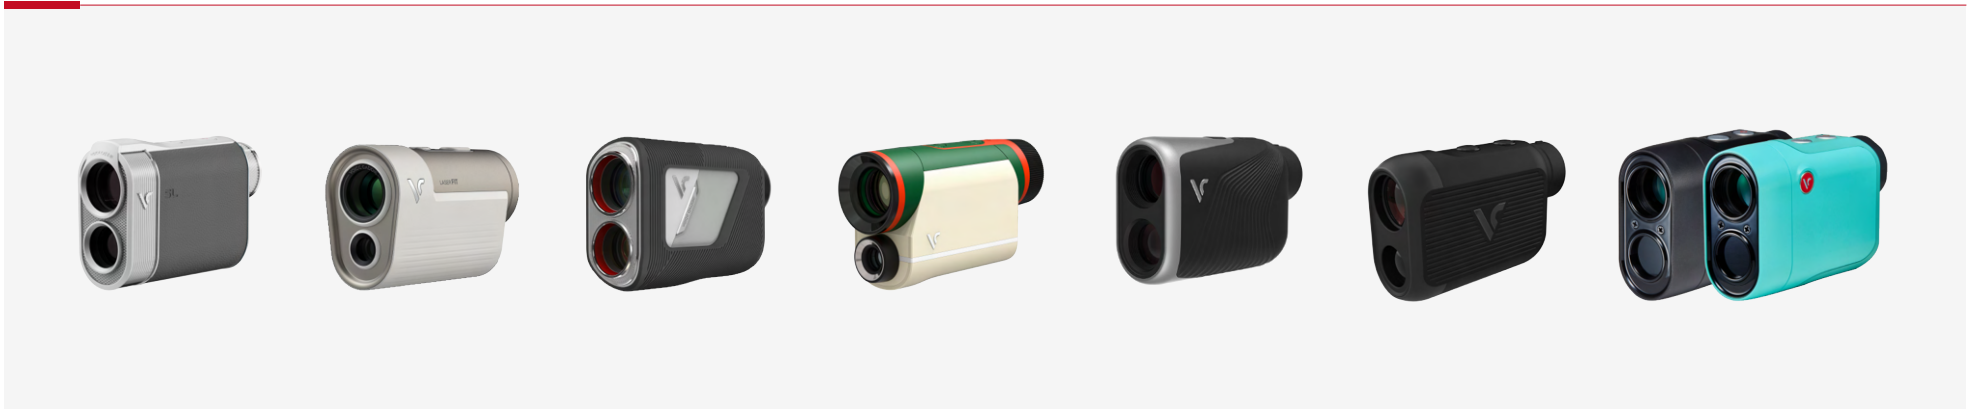

- LASER RANGEFINDER
  SL3 / Laser FIT / TL1 / CL3 / L6 / L5 / EL1