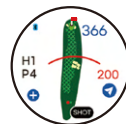

SPECIFICATIONS

Dimensions / Weight	1.61" x 3.05" x 4.29" / 7.7oz
Color	Grey, Blue green
Display	View Finder – OLED / Touch Screen – LCD
Battery Type	rechargeable Li-Polymer 1000mAh
Battery Life	GPS Pin Assist Mode - 20 hours Laser Mode - 45 hours
Accuracy	± 1 yard
Measuring Range	5 – 1,100 yards (1yard=0.91meter)
Magnification	6x

* Battery life depends on usage condition

DISPLAY VIEW

Yardage View

Course View

Green
Undulation

Putt View

MAIN FUNCTIONS

- True Hybrid GPS/Laser Rangefinder
- Pin Tracer™ (Increased lock on area)
- GPS Pin Assist: Utilizes GPS Data to Filter Background and Hone in on the Pin
- Slope Integration with Tournament Mode
- Shot Distance Measurement
- Putt View - Elevation / Distance
- Color Touch LCD Screen
- Course layout / GPS yardage view / Green Undulation / Putt View
- Adjustable Dual Color OLED for Low Light Play
- Optical Angle/High Clarity Lens
- Wind Direction & Speed confirmation

LASER FIT

PRODUCT DESCRIPTION

The Laser FIT is the most attractive rangefinder, boasting a stylish design and compact size. The new feature, 'Ball to Pin' mode provides accurate distance guidance by measuring the ball and pin at the current location without the golfer having to reach the ball. Dual display allows clear distance measurement in any environment, and Pin Tracer™ and Spot Measure Mode provides quick distance measurement and the most accurate distance guidance.