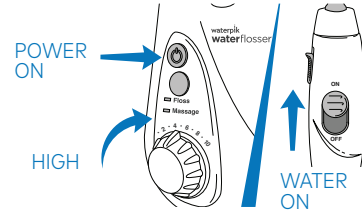

Call: 1-800-525-2774
Monday-Friday
7 am - 5 pm MST

Chat or E-mail
service@waterpik.com

**Quick Start
Guide Inside!**

Quick Start Guide

PRIMING UNIT (FIRST TIME USE ONLY)

1

Fill reservoir with warm water and replace it firmly on the base. Insert tip firmly until it clicks into place.

2

Turn pressure to high, point tip into sink, turn power ON and water switch to ON until water flows. Turn power and water OFF.

NEED HELP?

Visit [Waterpik.com/WelcomeWF](https://www.waterpik.com/WelcomeWF)
To watch a How To Video and find additional product support.

Call Us! 1-800-525-2774

WATER FLOSS

3

With power OFF and water switch in OFF position, place tip in mouth. Turn power ON. Turn water switch to ON.

4

Lean over sink. Close lips enough to prevent splashing, while still allowing water to flow from mouth into sink.