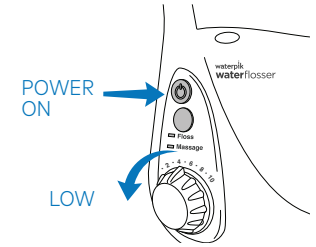

2

Turn pressure to high, point tip into sink, turn power ON and water switch to ON until water flows. Turn power and water OFF.

NEED HELP?

Visit [Waterpik.com/WelcomeWF](https://www.waterpik.com/WelcomeWF)
To watch a How To Video and find additional product support.

Call Us! 1-800-525-2774

WATER FLOSS

3

With power OFF and water switch in OFF position, place tip in mouth. Turn power ON. Turn water switch to ON.

4

Lean over sink. Close lips enough to prevent splashing, while still allowing water to flow from mouth into sink.

5

Aim water at the gumline at a 90 degree angle. Follow the gumline and pause briefly between teeth.

**TO AVOID MESS: PLACE TIP
IN YOUR MOUTH BEFORE
TURNING WATER ON.**