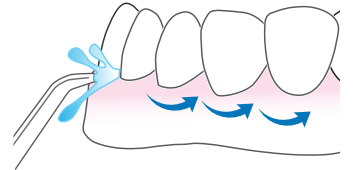

Call Us! 1-800-525-2774

WATER FLOSS

3

With power OFF and water switch in OFF position, place tip in mouth. Turn power ON. Turn water switch to ON.

4

Lean over sink. Close lips enough to prevent splashing, while still allowing water to flow from mouth into sink.

5

Aim water at the gumline at a 90 degree angle. Follow the gumline and pause briefly between teeth.

**TO AVOID MESS: PLACE TIP
IN YOUR MOUTH BEFORE
TURNING WATER ON.**