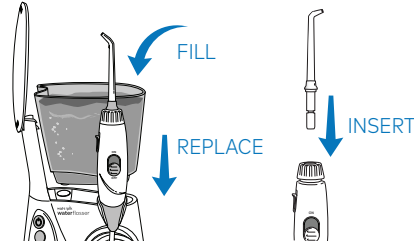

Call: 1-800-525-2774
Monday-Friday
7 am - 5 pm MST

Chat or E-mail
service@waterpik.com

**Quick Start
Guide Inside!**

Quick Start Guide

PRIMING UNIT (FIRST TIME USE ONLY)

1

Fill reservoir with warm water and replace it firmly on the base. Insert tip firmly until it clicks into place.