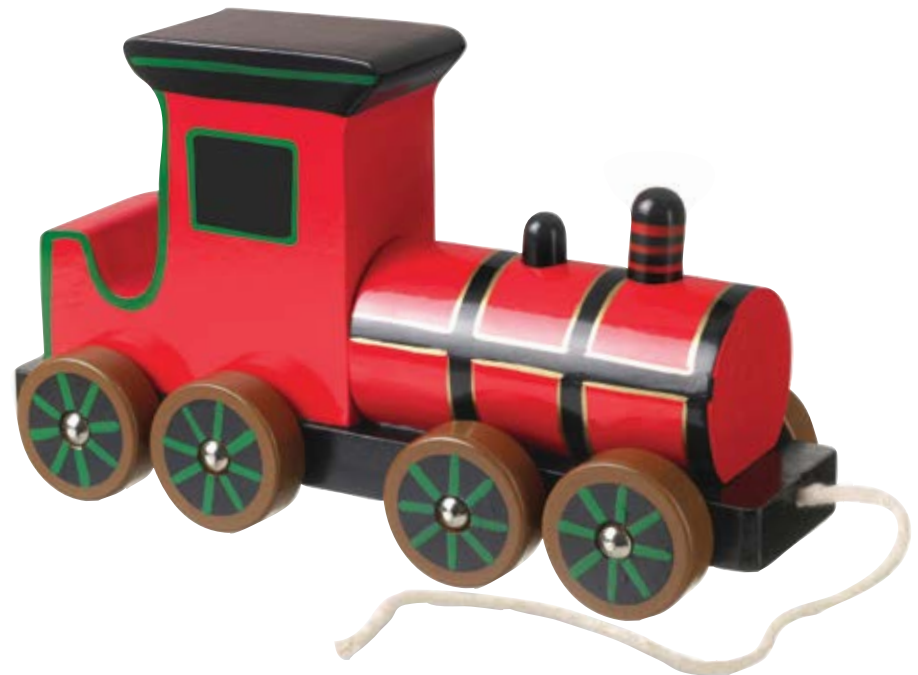

pink mouse & cat maraca set (FSC®)

product code: OTT14588 pack size: 6 age: 1½ - 4 years

pink mouse tambourine (FSC®)

product code: OTT14233 pack size: 6 age: 3+ years

london soldier push along (FSC®)

product code: OTT02375 pack size: 6 age: 1-3 years

london soldier boxed push along (FSC®)

product code: OTT02685 pack size: 4 age: 1-3 years

london skittles (FSC®)

product code: OTT03496 pack size: 4 age: 3+ years

steam train pull along (FSC®)

product code: OTT09530 pack size: 4 age: 1-3 years