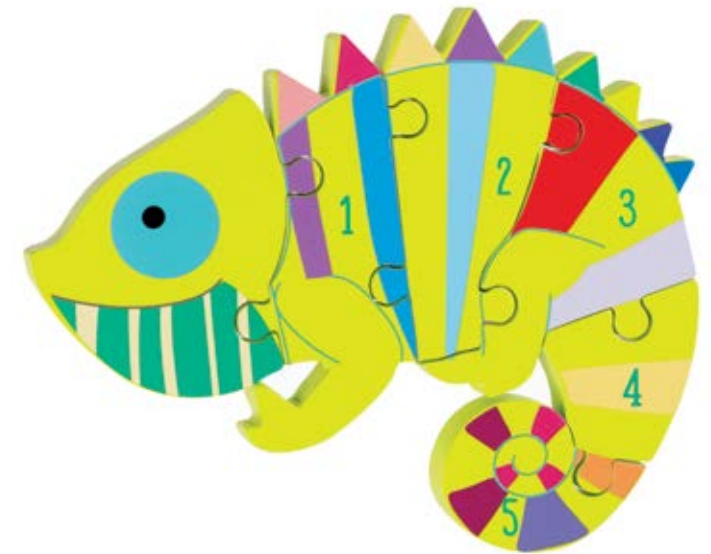

crocodile push along (FSC®)

product code: OTT02728 pack size: 6 age: 1-3 years

leopard pull along (FSC®)

product code: OTT09797 pack size: 6 age: 1-3 years

chameleon pull along (FSC®)

product code: OTT09742 pack size: 4 age: 1-3 years

giraffe pull along (FSC®)

product code: OTT09780 pack size: 6 age: 1-3 years

new
design

jungle animal music box (FSC®)

product code: OTT15396 pack size: 4

jungle animal stacking ring (FSC®)

product code: OTT12766 pack size: 4 age: 1-3 years

chameleon number puzzle (FSC®)

product code: OTT05711 pack size: 4 age: 1-3 years

animals

new
2024

NEW animal puzzle train (FSC®)

product code: OTT08389 pack size: 2 age: 1-3 years

animal skittles (FSC®)

product code: OTT03573 pack size: 4 age: 3+ years

caterpillar alphabet puzzle (FSC®)
 product code: OTT04045 pack size: 4 age: 1-5 years

crocodile alphabet puzzle (FSC®)
 product code: OTT04628 pack size: 4 age: 1-5 years

animals

crocodile number puzzle (FSC®)
 product code: OTT05284 pack size: 4 age: 1-3 years