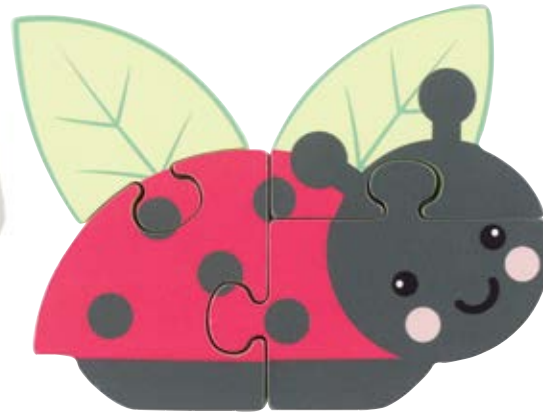

NEW honey bee pencil (FSC®)
product code: OTT17075
pack size: 12 age: 3+ years

NEW ladybird pencil (FSC®)
product code: OTT17136
pack size: 12 age: 3+ years

stacking honey bees (FSC®)
product code: OTT12107 pack size: 4 age: 1-4 years

honey bee boxed push along (FSC®)
product code: OTT02340 pack size: 4 age: 1-3 years

honey bee wooden puzzle (FSC®)
product code: OTT06302 pack size: 12 age: 1-3 years

ladybird wooden puzzle (FSC®)
product code: OTT06296 pack size: 12 age: 1-3 years