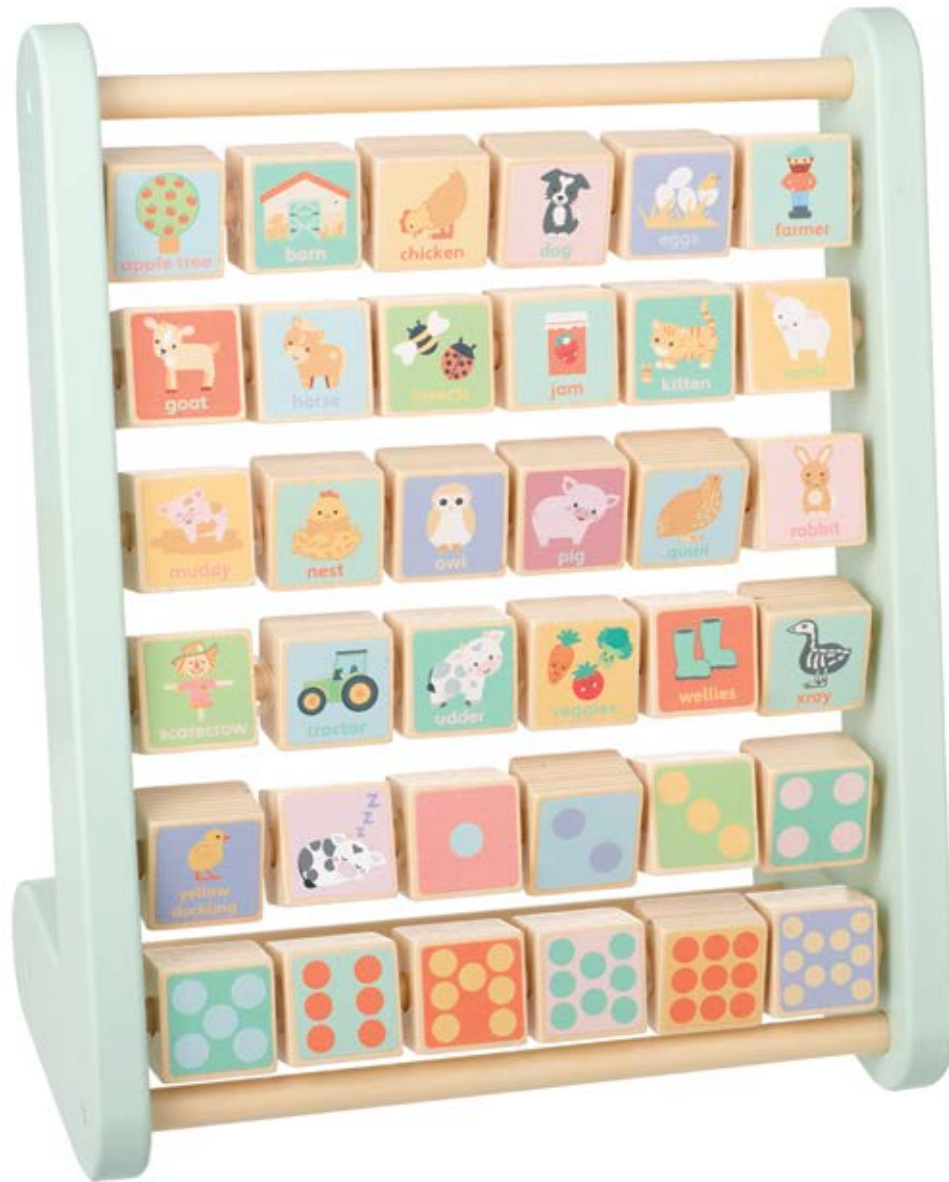

THE LITTLE BLUEBIRD THEATRE

wooden tabletop theatre

NEW!
SUMMER 2024

NEW the little bluebird theatre (FSC®)
product code: OTT11082 pack size: 2 age: 3+ years

new
2024

farmyard

NEW farmyard animal counting game (FSC®)
 product code: OTT12665 pack size: 2 age: 1½+ years

NEW farmyard barn puzzle (FSC®)
 product code: OTT06719 pack size: 4 age: 1-4 years

NEW farmyard alphabet abacus (FSC®)
 product code: OTT13788 pack size: 2 age: 1 ½+ years

new
2024

farmyard

NEW buildable tractor (FSC®)
product code: OTT12801 pack size: 4 age: 3+ years

NEW farm 4x4 & horsebox (FSC®)
product code: OTT07849 pack size: 4 age: 1-4 years

NEW farmyard animal skittles (FSC®)
 product code: OTT03542 pack size: 4 age: 3+ years

NEW farmyard puzzle tractor (FSC®)
 product code: OTT08566 pack size: 2 age: 1-3 years