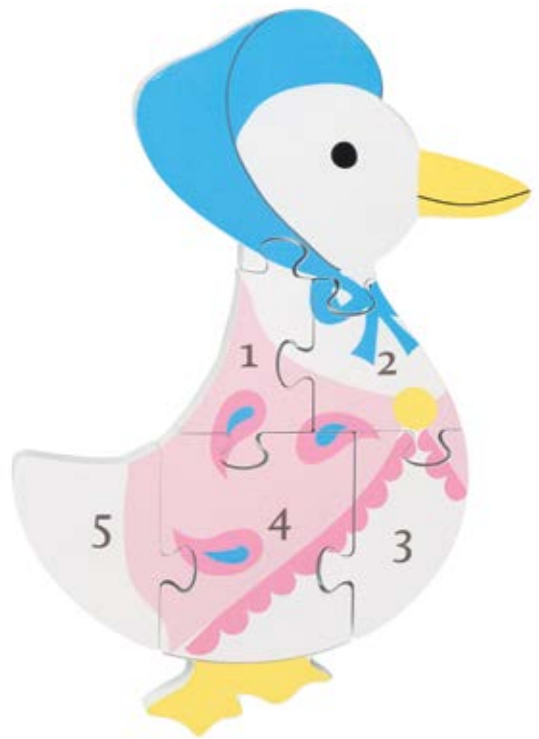

Peter Rabbit™ pull along (FSC®)
 product code: OTT09018 pack size: 6 age: 1-3 years

Jemima Puddle-Duck™ pull along (FSC®)
 product code: OTT09025 pack size: 6 age: 1-3 years

Peter Rabbit™ first push toys (FSC®)
 product code: OTT07940 pack size: 4 age: 1-3 years

Peter Rabbit™ push along (FSC®)
product code: OTT02455 pack size: 6 age: 1-3 years

boxed Peter Rabbit™ push along (FSC®)
product code: OTT02561 pack size: 4 age: 1-3 years

Jemima Puddle-Duck™ push along (FSC®)
product code: OTT02462 pack size: 6 age: 1-3 years

boxed Jemima Puddle-Duck™ push along (FSC®)
product code: OTT02643 pack size: 4 age: 1-3 years

THE WORLD OF
PETER RABBIT™
Beatrix Potter™

Peter Rabbit™ block trolley (FSC®)
product code: OTT24506 pack size: 1 age: 1-3 years

cd
available

Peter Rabbit™ wooden puzzle (FSC®)
product code: OTT06708 pack size: 12 age: 1-3 years

Jemima Puddle-Duck™ wooden puzzle (FSC®)
product code: OTT06715 pack size: 12 age: 1-3 years

Peter Rabbit™ number puzzle (FSC®)
product code: OTT05902 pack size: 4 age: 1-3 years