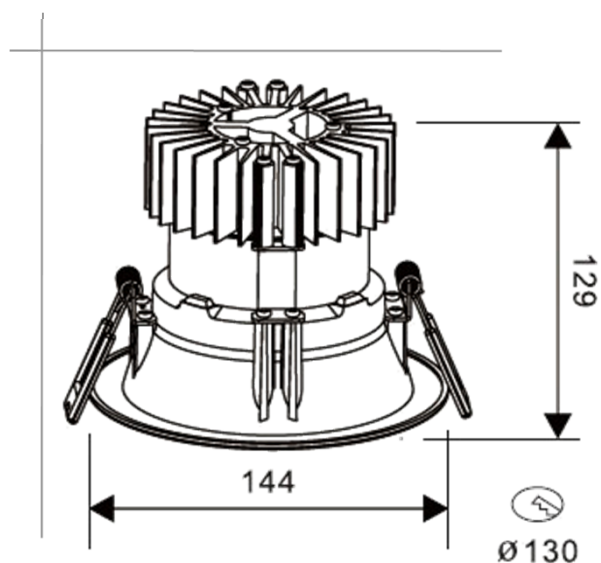

Ring: Alu. die-casting

Reflector: 60° & 24°

Heat-sink: Alu. Forming

LED: CREE LED module CXA2520 40W 4000LM-4280LM

DRIVER: 700Ma

COLOUR TEMP- 3000K & 4000K

Color: White, Black, Silver

SPECIAL ORDEROPTIONS:

REFLECTOR: 16°, 38°

PRODUCT CODE:

IFL-LEDLISB60.BK.Cwi

IFL-LEDLISB60.BK.Wwi

IFL-LEDLISB60.WH.Cwi

IFL-LEDLISB60.WH.Wwi

IFL-LEDLISB60.SL.Cwi

IFL-LEDLISB60.SL.Wwi

BLACK 60DEG 4000K

BLACK 60DEG 3000K

WHITE 60DEG 4000K

WHITE 60DEG 3000K

SILVER60DEG 4000K

SILVER 60DEG 3000K