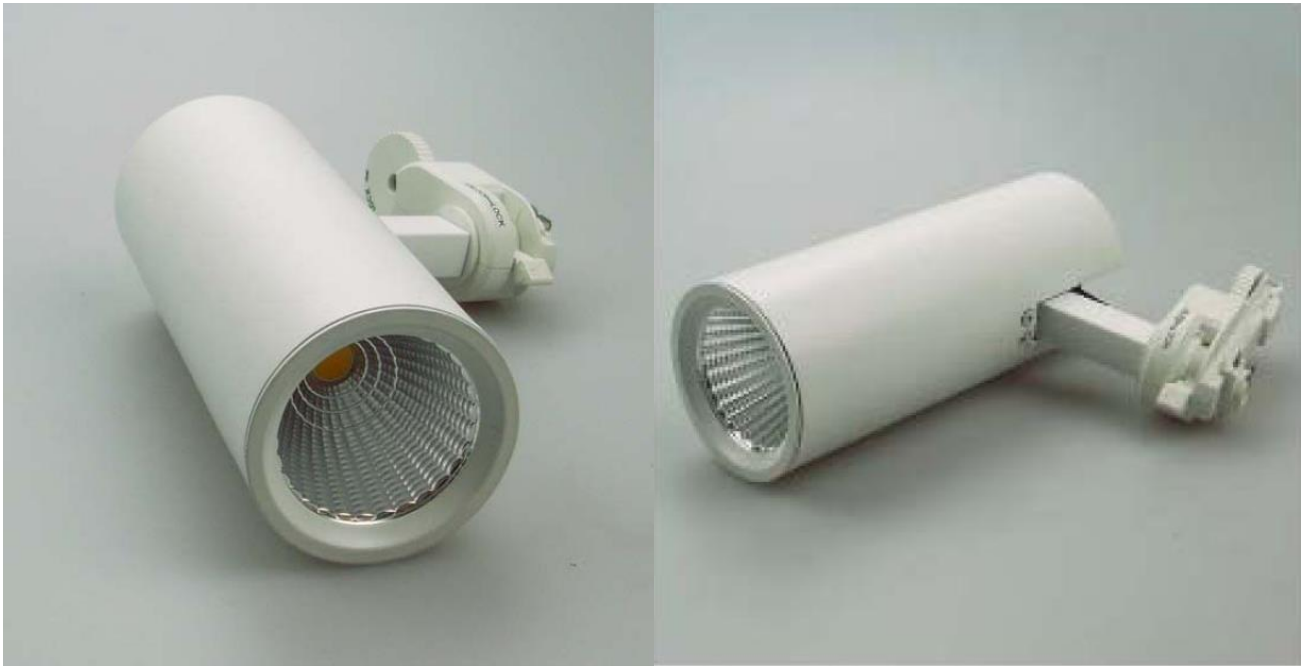

## MINI BAREL 15 LED TRACK LIGHT

### Details

3 wire 10W track spot features low glare reflector, 355° rotation, 180° tilt. Complete with integral LED driver. Modern die-cast aluminium body, available in Matt White and Matt Black, 3000K and 5000K. Suitable for single circuit 3 wire track. Dimmable with reputable leading and trailing edge dimmers.

### Additional Information

<b>Rate Wattage</b>	Built-in 15W
<b>Beam Angle</b>	60°
<b>Color Temperature</b>	3000K or 5000K
<b>Lumen</b>	1160lm(WW) or 1120lm(WH)
<b>Dimensions</b>	Ø63 x L160 x H134mm
<b>Finish</b>	Matt White or Matt black