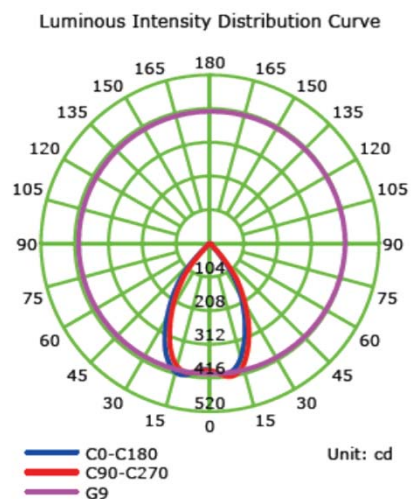

LISBOA LOW GLARE WALL WASHER 10W

| | |
|----------------------------|----------------------------------|
| Type : | Recessed down light |
| Frame Material/finishing : | Aluminium/ Painting |
| Body Material/ Finishing : | Di-casting Aluminium/ Painting |
| Reflector Material : | imported High specular aluminium |
| Chip : | CREE 3000K/4000K |
| Driver : | HEP 36.6V 200mA |
| Dimmable : | optional |
| Input Volt. : | 220-240V 50/60Hz |
| Power : | 10W (Total Power:10W) |
| Luminous flux Type : | 517LM |
| CCT : | 3000K/4000K |
| CRI : | Ra80+ |
| Beam Angle : | 35°/60° |

PRODUCT CODE:

IFL-LEDDL85.B.1.WWi- WHITE 3000k 60deg
35°/ by request

WARM WHITE

Cut out 75mm