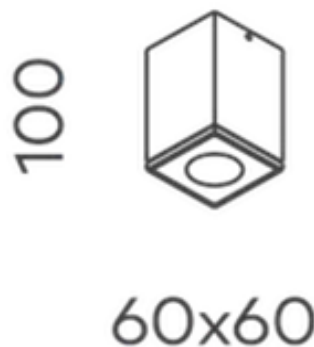

Product Code-	IFL-ZMSM0007.TG30.M
Wattage-	7W
Voltage	240v AC
Colour Temperature (k)-	3000K
Beam Angle-	40°
Optional Degree	N/A
Lumen output-	543
Lamp Base-	COB
CRI-	80+
Ip Rating-	IP65
Dimmable	Yes
Mounting Type-	Celing Mount
Material-	Aluminium
Colour-	Grey
Warranty-	3 Years Replacement