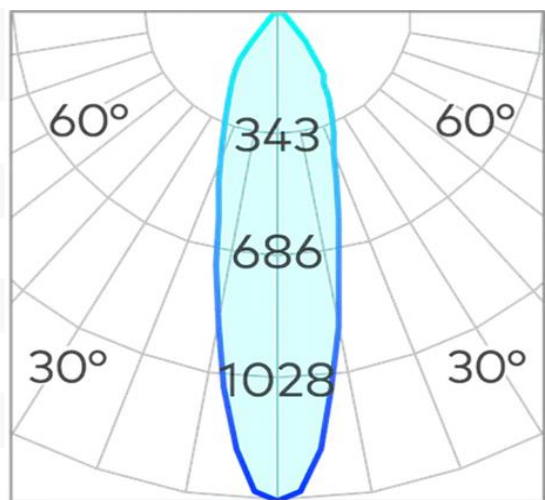

## Zeron Mini 7W Surface Mounted COB 7W

<b>Product Code-</b>	<b>IFL-ZMSM0007.TB30.M</b>
Wattage-	7W
Voltage	240v AC
Colour Temperature (k)-	3000K
Beam Angle-	40°
Optional Degree	N/A
Lumen output-	543
Lamp Base-	COB
CRI-	80+
Ip Rating-	IP65
Dimmable	Yes
Mounting Type-	Celing Mount
Material-	Aluminium
Colour-	Black
Warranty-	3 Years Replacement

## Zeron Mini 7W Surface Mounted COB 7W

<b>Product Code-</b>	<b>IFL-ZMSM0007.TB40.M</b>
Wattage-	7W
Voltage	240v AC
Colour Temperature (k)-	4000K
Beam Angle-	40°
Optional Degree	N/A
Lumen output-	586
Lamp Base-	COB
CRI-	80+
Ip Rating-	IP65
Dimmable	Yes
Mounting Type-	Celing Mount
Material-	Aluminium
Colour-	Black
Warranty-	3 Years Replacement

## Zeron Mini 7W Surface Mounted COB 7W

<b>Product Code-</b>	<b>IFL-ZMSM0007.TW30.M</b>
Wattage-	7W
Voltage	240v AC
Colour Temperature (k)-	3000K
Beam Angle-	40°
Optional Degree	N/A
Lumen output-	543
Lamp Base-	COB
CRI-	80+
Ip Rating-	IP65
Dimmable	Yes
Mounting Type-	Celing Mount
Material-	Aluminium
Colour-	White
Warranty-	3 Years Replacement

## Zeron Mini 7W Surface Mounted COB 7W

<b>Product Code-</b>	<b>IFL-ZMSM0007.TW40.M</b>
Wattage-	7W
Voltage	240v AC
Colour Temperature (k)-	4000K
Beam Angle-	40°
Optional Degree	N/A
Lumen output-	586
Lamp Base-	COB
CRI-	80+
Ip Rating-	IP65
Dimmable	Yes
Mounting Type-	Celing Mount
Material-	Aluminium
Colour-	White
Warranty-	3 Years Replacement