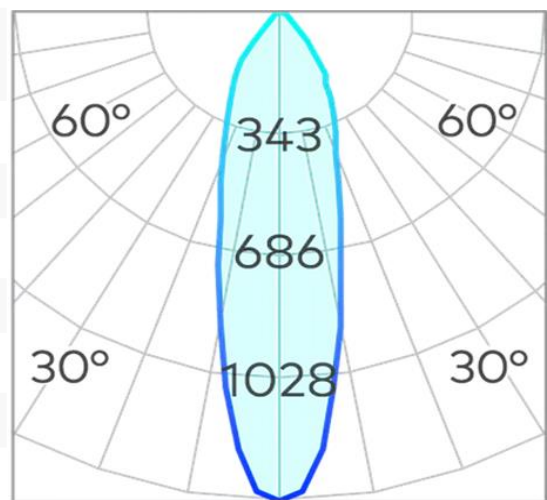

Product Code-	IFL-ZMSM0007.TG30.M
Wattage-	7W
Voltage	240v AC
Colour Temperature (k)-	3000K
Beam Angle-	40°
Optional Degree	N/A
Lumen output-	543
Lamp Base-	COB
CRI-	80+
Ip Rating-	IP65
Dimmable	Yes
Mounting Type-	Celing Mount
Material-	Aluminium
Colour-	Grey
Warranty-	3 Years Replacement