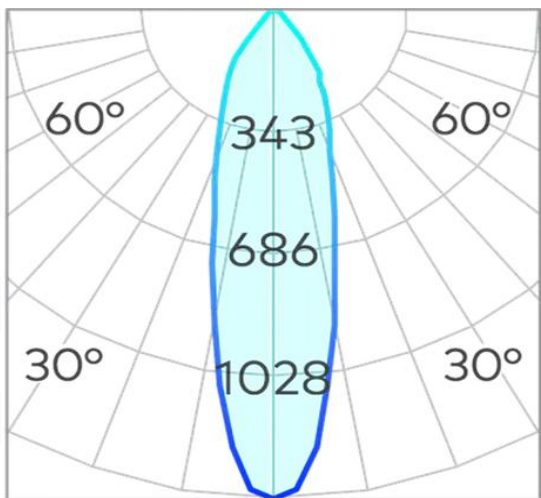

## Zeron Mini 7W Surface Mounted COB 7W

<b>Product Code-</b>	<b>IFL-ZMSM0007.TB30.M</b>
Wattage-	7W
Voltage	240v AC
Colour Temperature (k)-	3000K
Beam Angle-	40°
Optional Degree	N/A
Lumen output-	543
Lamp Base-	COB
CRI-	80+
Ip Rating-	IP65
Dimmable	Yes
Mounting Type-	Celing Mount
Material-	Aluminium
Colour-	Black
Warranty-	3 Years Replacement

## Zeron Mini 7W Surface Mounted COB 7W

<b>Product Code-</b>	<b>IFL-ZMSM0007.TB40.M</b>
Wattage-	7W
Voltage	240v AC
Colour Temperature (k)-	4000K
Beam Angle-	40°
Optional Degree	N/A
Lumen output-	586
Lamp Base-	COB
CRI-	80+
Ip Rating-	IP65
Dimmable	Yes
Mounting Type-	Celing Mount
Material-	Aluminium
Colour-	Black
Warranty-	3 Years Replacement

## Zeron Mini 7W Surface Mounted COB 7W

<b>Product Code-</b>	<b>IFL-ZMSM0007.TW30.M</b>
Wattage-	7W
Voltage	240v AC
Colour Temperature (k)-	3000K
Beam Angle-	40°
Optional Degree	N/A
Lumen output-	543
Lamp Base-	COB
CRI-	80+
Ip Rating-	IP65
Dimmable	Yes
Mounting Type-	Celing Mount
Material-	Aluminium
Colour-	White
Warranty-	3 Years Replacement

## Zeron Mini 7W Surface Mounted COB 7W

<b>Product Code-</b>	<b>IFL-ZMSM0007.TW40.M</b>
Wattage-	7W
Voltage	240v AC
Colour Temperature (k)-	4000K
Beam Angle-	40°
Optional Degree	N/A
Lumen output-	586
Lamp Base-	COB
CRI-	80+
Ip Rating-	IP65
Dimmable	Yes
Mounting Type-	Celing Mount
Material-	Aluminium
Colour-	White
Warranty-	3 Years Replacement