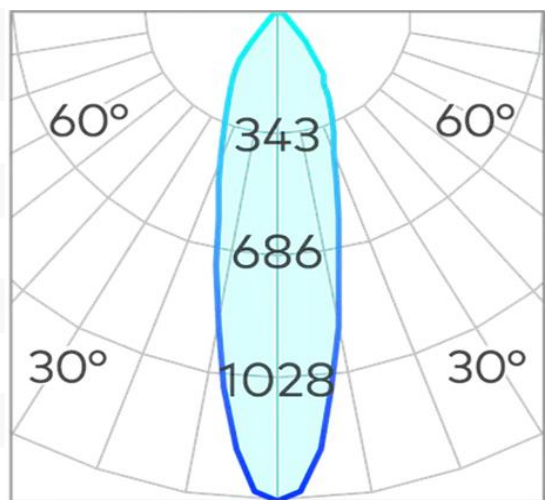

Product Code-	IFL-ZMSM0007.TW40.M
Wattage-	7W
Voltage	240v AC
Colour Temperature (k)-	4000K
Beam Angle-	40°
Optional Degree	N/A
Lumen output-	586
Lamp Base-	COB
CRI-	80+
Ip Rating-	IP65
Dimmable	Yes
Mounting Type-	Celing Mount
Material-	Aluminium
Colour-	White
Warranty-	3 Years Replacement