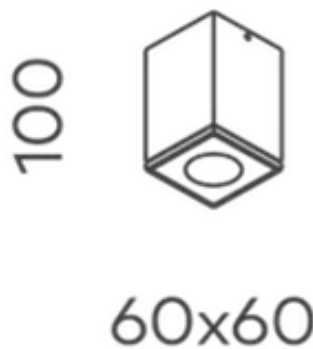

## Zeron Mini 7W Surface Mounted COB 7W

<b>Product Code-</b>	<b>IFL-ZMSM0007.TB30.M</b>
Wattage-	7W
Voltage	240v AC
Colour Temperature (k)-	3000K
Beam Angle-	40°
Optional Degree	N/A
Lumen output-	543
Lamp Base-	COB
CRI-	80+
Ip Rating-	IP65
Dimmable	Yes
Mounting Type-	Celing Mount
Material-	Aluminium
Colour-	Black
Warranty-	3 Years Replacement

## Zeron Mini 7W Surface Mounted COB 7W

<b>Product Code-</b>	<b>IFL-ZMSM0007.TB40.M</b>
Wattage-	7W
Voltage	240v AC
Colour Temperature (k)-	4000K
Beam Angle-	40°
Optional Degree	N/A
Lumen output-	586
Lamp Base-	COB
CRI-	80+
Ip Rating-	IP65
Dimmable	Yes
Mounting Type-	Celing Mount
Material-	Aluminium
Colour-	Black
Warranty-	3 Years Replacement