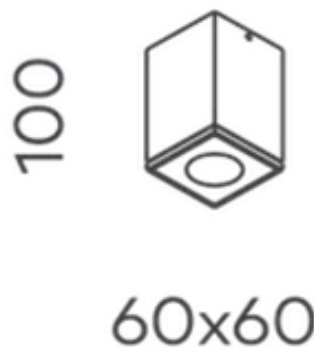

## Zeron Mini 7W Surface Mounted COB 7W

<b>Product Code-</b>	<b>IFL-ZMSM0007.TB30.M</b>
Wattage-	7W
Voltage	240v AC
Colour Temperature (k)-	3000K
Beam Angle-	40°
Optional Degree	N/A
Lumen output-	543
Lamp Base-	COB
CRI-	80+
Ip Rating-	IP65
Dimmable	Yes
Mounting Type-	Celing Mount
Material-	Aluminium
Colour-	Black
Warranty-	3 Years Replacement

## Zeron Mini 7W Surface Mounted COB 7W

<b>Product Code-</b>	<b>IFL-ZMSM0007.TB40.M</b>
Wattage-	7W
Voltage	240v AC
Colour Temperature (k)-	4000K
Beam Angle-	40°
Optional Degree	N/A
Lumen output-	586
Lamp Base-	COB
CRI-	80+
Ip Rating-	IP65
Dimmable	Yes
Mounting Type-	Celing Mount
Material-	Aluminium
Colour-	Black
Warranty-	3 Years Replacement