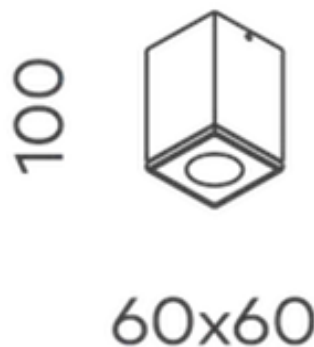

Product Code-	IFL-ZMSM0007.TW40.M
Wattage-	7W
Voltage	240v AC
Colour Temperature (k)-	4000K
Beam Angle-	40°
Optional Degree	N/A
Lumen output-	586
Lamp Base-	COB
CRI-	80+
Ip Rating-	IP65
Dimmable	Yes
Mounting Type-	Celing Mount
Material-	Aluminium
Colour-	White
Warranty-	3 Years Replacement