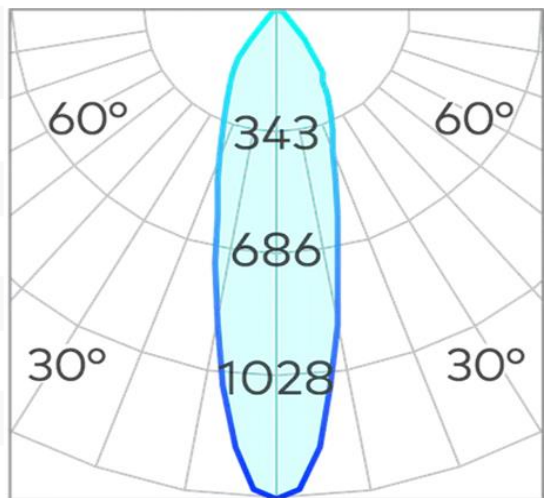

## Zeron Mini 7W Surface Mounted COB 7W

<b>Product Code-</b>	<b>IFL-ZMSM0007.TB30.M</b>
Wattage-	7W
Voltage	240v AC
Colour Temperature (k)-	3000K
Beam Angle-	40°
Optional Degree	N/A
Lumen output-	543
Lamp Base-	COB
CRI-	80+
Ip Rating-	IP65
Dimmable	Yes
Mounting Type-	Celing Mount
Material-	Aluminium
Colour-	Black
Warranty-	3 Years Replacement

## Zeron Mini 7W Surface Mounted COB 7W

<b>Product Code-</b>	<b>IFL-ZMSM0007.TB40.M</b>
Wattage-	7W
Voltage	240v AC
Colour Temperature (k)-	4000K
Beam Angle-	40°
Optional Degree	N/A
Lumen output-	586
Lamp Base-	COB
CRI-	80+
Ip Rating-	IP65
Dimmable	Yes
Mounting Type-	Celing Mount
Material-	Aluminium
Colour-	Black
Warranty-	3 Years Replacement

## Zeron Mini 7W Surface Mounted COB 7W

<b>Product Code-</b>	<b>IFL-ZMSM0007.TW30.M</b>
Wattage-	7W
Voltage	240v AC
Colour Temperature (k)-	3000K
Beam Angle-	40°
Optional Degree	N/A
Lumen output-	543
Lamp Base-	COB
CRI-	80+
Ip Rating-	IP65
Dimmable	Yes
Mounting Type-	Celing Mount
Material-	Aluminium
Colour-	White
Warranty-	3 Years Replacement