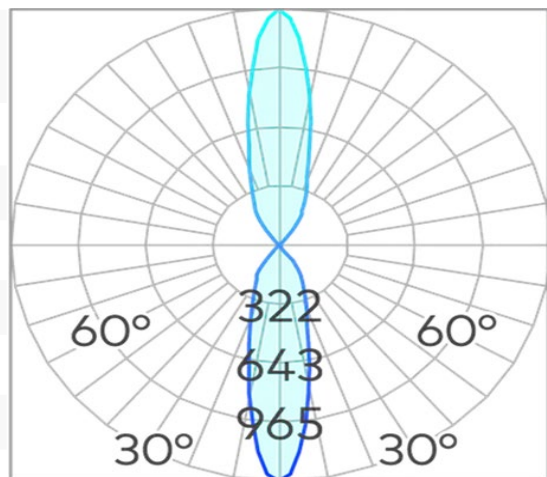

Zeron Mini Fixed Two Wall Light COB 14W

Product Code-	IFL-ZMF20014.TB30.M
Wattage-	14W
Voltage	240v AC
Colour Temperature (k)-	3000K
Beam Angle-	40°
Optional Degree	N/A
Lumen output-	1002
Lamp Base-	COB
CRI-	80+
Ip Rating-	IP65
Dimmable	No
Mounting Type-	Wall Mount
Material-	Aluminium
Colour-	Black
Warranty-	3 Years Replacement

Zeron Mini Fixed Two Wall Light COB 14W

Product Code-	IFL-ZMF20014.TB40.M
Wattage-	14W
Voltage	240v AC
Colour Temperature (k)-	4000K
Beam Angle-	40°
Optional Degree	N/A
Lumen output-	1081
Lamp Base-	COB
CRI-	80+
Ip Rating-	IP65
Dimmable	No
Mounting Type-	Wall Mount
Material-	Aluminium
Colour-	Black
Warranty-	3 Years Replacement

Zeron Mini Fixed Two Wall Light COB 14W

Product Code-	IFL-ZMF20014.TW30.M
Wattage-	14W
Voltage	240v AC
Colour Temperature (k)-	3000K
Beam Angle-	40°
Optional Degree	N/A
Lumen output-	1002
Lamp Base-	COB
CRI-	80+
Ip Rating-	IP65
Dimmable	No
Mounting Type-	Wall Mount
Material-	Aluminium
Colour-	White
Warranty-	3 Years Replacement