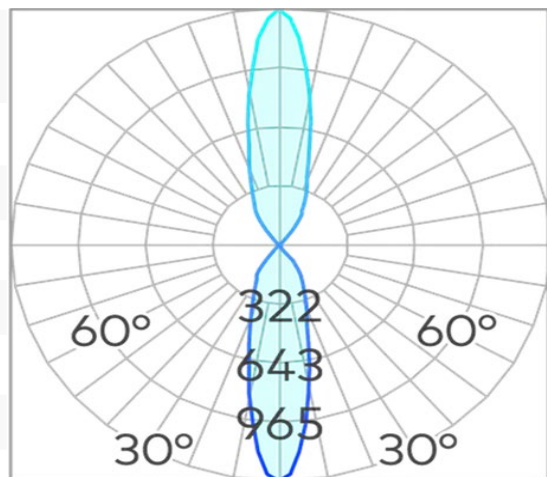

Zeron Mini Fixed Two Wall Light COB 14W

Product Code-	IFL-ZMF20014.TW30.M
Wattage-	14W
Voltage	240v AC
Colour Temperature (k)-	3000K
Beam Angle-	40°
Optional Degree	N/A
Lumen output-	1002
Lamp Base-	COB
CRI-	80+
Ip Rating-	IP65
Dimmable	No
Mounting Type-	Wall Mount
Material-	Aluminium
Colour-	White
Warranty-	3 Years Replacement

60x60

Zeron Mini Fixed Two Wall Light COB 14W

Product Code-	IFL-ZMF20014.TW40.M
Wattage-	14W
Voltage	240v AC
Colour Temperature (k)-	4000K
Beam Angle-	40°
Optional Degree	N/A
Lumen output-	1081
Lamp Base-	COB
CRI-	80+
Ip Rating-	IP65
Dimmable	No
Mounting Type-	Wall Mount
Material-	Aluminium
Colour-	White
Warranty-	3 Years Replacement