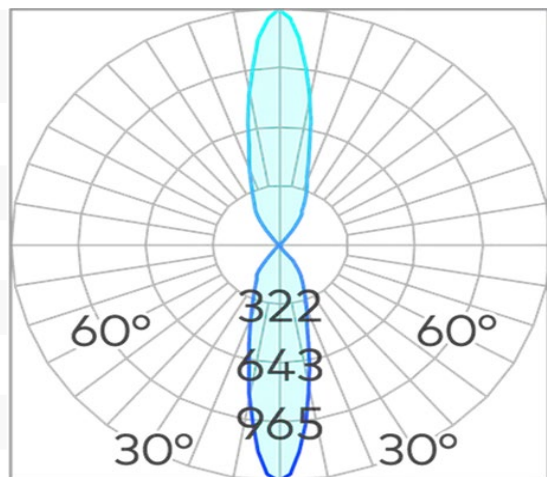

Product Code-	IFL-ZMF20014.TG40.M
Wattage-	14W
Voltage	240v AC
Colour Temperature (k)-	4000K
Beam Angle-	40°
Optional Degree	N/A
Lumen output-	1081
Lamp Base-	COB
CRI-	80+
Ip Rating-	IP65
Dimmable	No
Mounting Type-	Wall Mount
Material-	Aluminium
Colour-	Grey
Warranty-	3 Years Replacement