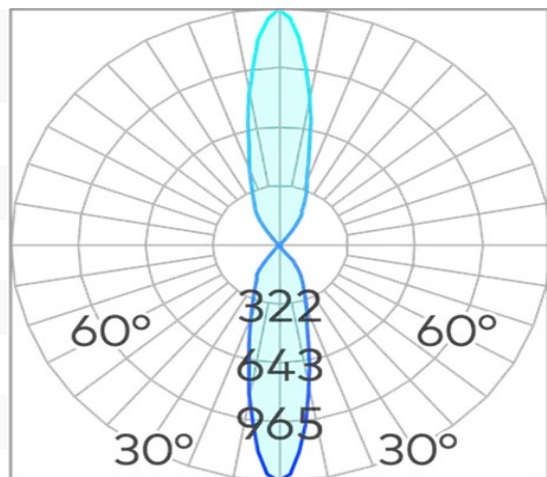

Product Code-	IFL-ZMF20014.TG30.M
Wattage-	14W
Voltage	240v AC
Colour Temperature (k)-	3000K
Beam Angle-	40°
Optional Degree	N/A
Lumen output-	1002
Lamp Base-	COB
CRI-	80+
Ip Rating-	IP65
Dimmable	No
Mounting Type-	Wall Mount
Material-	Aluminium
Colour-	Grey
Warranty-	3 Years Replacement