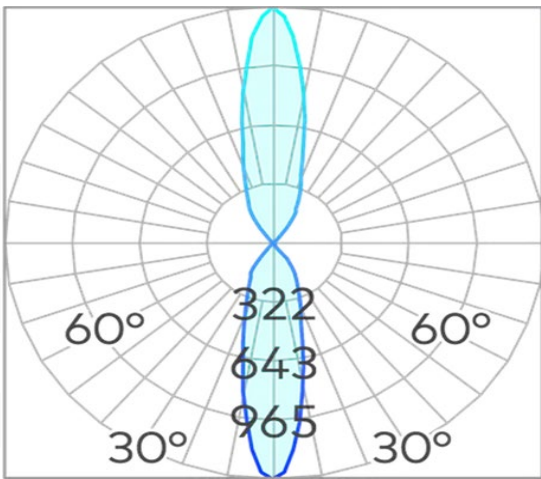

Zeron Mini Fixed Two Wall Light COB 14W

Product Code-	IFL-ZMF20014.TB30.M
Wattage-	14W
Voltage	240v AC
Colour Temperature (k)-	3000K
Beam Angle-	40°
Optional Degree	N/A
Lumen output-	1002
Lamp Base-	COB
CRI-	80+
Ip Rating-	IP65
Dimmable	No
Mounting Type-	Wall Mount
Material-	Aluminium
Colour-	Black
Warranty-	3 Years Replacement

Zeron Mini Fixed Two Wall Light COB 14W

Product Code-	IFL-ZMF20014.TB40.M
Wattage-	14W
Voltage	240v AC
Colour Temperature (k)-	4000K
Beam Angle-	40°
Optional Degree	N/A
Lumen output-	1081
Lamp Base-	COB
CRI-	80+
Ip Rating-	IP65
Dimmable	No
Mounting Type-	Wall Mount
Material-	Aluminium
Colour-	Black
Warranty-	3 Years Replacement

Zeron Mini Fixed Two Wall Light COB 14W

Product Code-	IFL-ZMF20014.TW30.M
Wattage-	14W
Voltage	240v AC
Colour Temperature (k)-	3000K
Beam Angle-	40°
Optional Degree	N/A
Lumen output-	1002
Lamp Base-	COB
CRI-	80+
Ip Rating-	IP65
Dimmable	No
Mounting Type-	Wall Mount
Material-	Aluminium
Colour-	White
Warranty-	3 Years Replacement

60x60

Zeron Mini Fixed Two Wall Light COB 14W

Product Code-	IFL-ZMF20014.TW40.M
Wattage-	14W
Voltage	240v AC
Colour Temperature (k)-	4000K
Beam Angle-	40°
Optional Degree	N/A
Lumen output-	1081
Lamp Base-	COB
CRI-	80+
Ip Rating-	IP65
Dimmable	No
Mounting Type-	Wall Mount
Material-	Aluminium
Colour-	White
Warranty-	3 Years Replacement