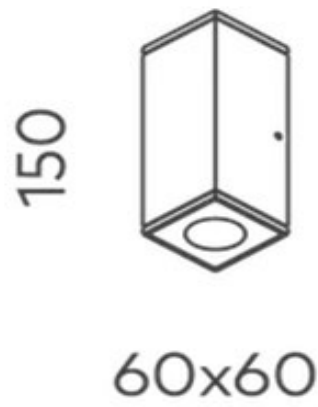

Zeron Mini Fixed Two Wall Light COB 14W

Product Code-	IFL-ZMF20014.TB30.M
Wattage-	14W
Voltage	240v AC
Colour Temperature (k)-	3000K
Beam Angle-	40°
Optional Degree	N/A
Lumen output-	1002
Lamp Base-	COB
CRI-	80+
Ip Rating-	IP65
Dimmable	No
Mounting Type-	Wall Mount
Material-	Aluminium
Colour-	Black
Warranty-	3 Years Replacement

Zeron Mini Fixed Two Wall Light COB 14W

Product Code-	IFL-ZMF20014.TB40.M
Wattage-	14W
Voltage	240v AC
Colour Temperature (k)-	4000K
Beam Angle-	40°
Optional Degree	N/A
Lumen output-	1081
Lamp Base-	COB
CRI-	80+
Ip Rating-	IP65
Dimmable	No
Mounting Type-	Wall Mount
Material-	Aluminium
Colour-	Black
Warranty-	3 Years Replacement

60x60