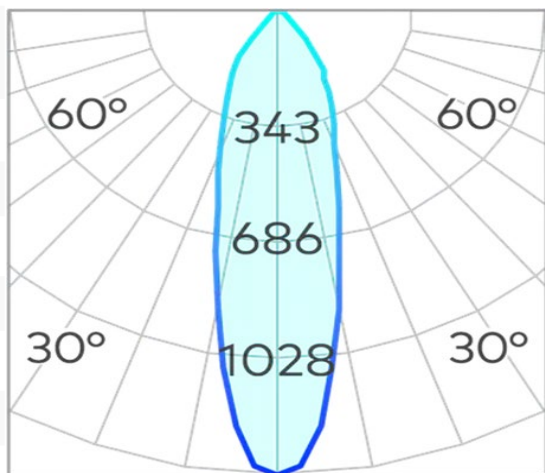

Product Code-	IFL-ZMF10007.TW30.M
Wattage-	7W
Voltage	240v AC
Colour Temperature (k)-	3000K
Beam Angle-	40°
Optional Degree	N/A
Lumen output-	543
Lamp Base-	COB
CRI-	80+
Ip Rating-	IP65
Dimmable	Yes
Mounting Type-	Wall Mount
Material-	Aluminium
Colour-	White
Warranty-	3 Years Replacement