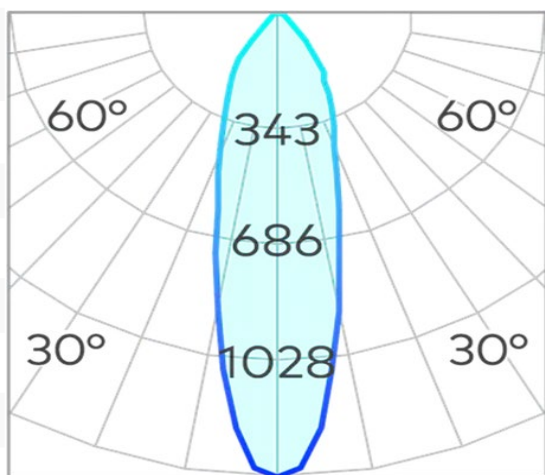

## Zeron Mini Fixed One Wall Light COB 7W

<b>Product Code-</b>	<b>IFL-ZMF10007.TB30.M</b>
Wattage-	7W
Voltage	240v AC
Colour Temperature (k)-	3000K
Beam Angle-	40°
Optional Degree	N/A
Lumen output-	543
Lamp Base-	COB
CRI-	80+
Ip Rating-	IP65
Dimmable	Yes
Mounting Type-	Wall Mount
Material-	Aluminium
Colour-	Black
Warranty-	3 Years Replacement

60x60