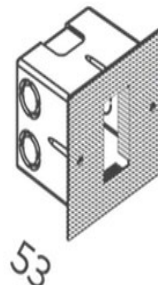

Zenith Wall Light COB 2W

Product Code-	IFL-ZENI0002.TB30.N
Wattage-	2W
Voltage	24v DC
Colour Temperature (k)-	3000K
Beam Angle-	20°
Optional Degree	N/A
Lumen output-	35
Lamp Base-	COB
CRI-	80+
Ip Rating-	IP65
Dimmable	No
Mounting Type-	Wall Recess
Material-	Aluminium
Colour-	Black
Warranty-	3 Years Replacement