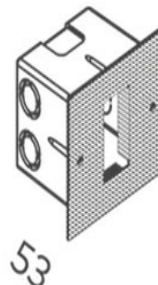

Zenith Wall Light COB 2W

Product Code-	IFL-ZENI0002.TW27.N
Wattage-	2W
Voltage	24v DC
Colour Temperature (k)-	2700K
Beam Angle-	20°
Optional Degree	N/A
Lumen output-	35
Lamp Base-	COB
CRI-	80+
Ip Rating-	IP65
Dimmable	No
Mounting Type-	Wall Recess
Material-	Aluminium
Colour-	White
Warranty-	3 Years Replacement