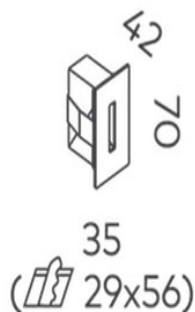

Zenith Wall Light COB 2W

Product Code-	IFL-ZENI0002.TW40.N
Wattage-	2W
Voltage	24v DC
Colour Temperature (k)-	4000K
Beam Angle-	20°
Optional Degree	N/A
Lumen output-	38
Lamp Base-	COB
CRI-	80+
Ip Rating-	IP65
Dimmable	No
Mounting Type-	Wall Recess
Material-	Aluminium
Colour-	White
Warranty-	3 Years Replacement