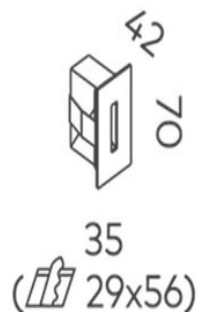

Zenith Wall Light COB 2W

Product Code-	IFL-ZENI0002.TB27.N
Wattage-	2W
Voltage	24v DC
Colour Temperature (k)-	2700K
Beam Angle-	20°
Optional Degree	N/A
Lumen output-	35
Lamp Base-	COB
CRI-	80+
Ip Rating-	IP65
Dimmable	No
Mounting Type-	Wall Recess
Material-	Aluminium
Colour-	Black
Warranty-	3 Years Replacement

Luminaire

Wallbox

Zenith Wall Light COB 2W

Product Code-	IFL-ZENI0002.TB30.N
Wattage-	2W
Voltage	24v DC
Colour Temperature (k)-	3000K
Beam Angle-	20°
Optional Degree	N/A
Lumen output-	35
Lamp Base-	COB
CRI-	80+
Ip Rating-	IP65
Dimmable	No
Mounting Type-	Wall Recess
Material-	Aluminium
Colour-	Black
Warranty-	3 Years Replacement