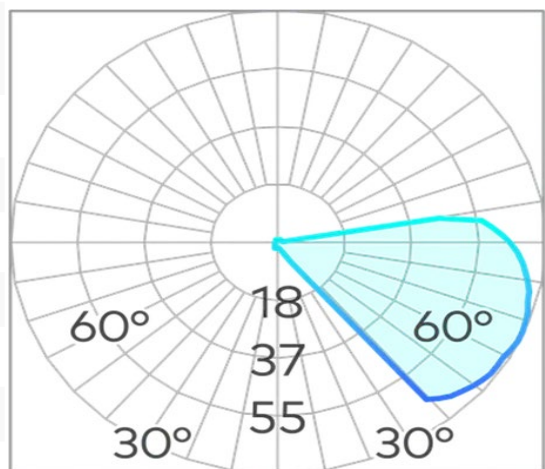

Luminaire

Wallbox

Zenith Wall Light COB 2W

Product Code-	IFL-ZENI0002.TW30.N
Wattage-	2W
Voltage	24v DC
Colour Temperature (k)-	3000K
Beam Angle-	20°
Optional Degree	N/A
Lumen output-	35
Lamp Base-	COB
CRI-	80+
Ip Rating-	IP65
Dimmable	No
Mounting Type-	Wall Recess
Material-	Aluminium
Colour-	White
Warranty-	3 Years Replacement