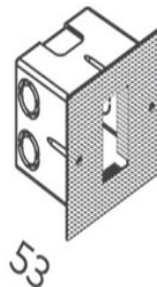

Zenith Wall Light COB 2W

Product Code-	IFL-ZENI0002.TB40.N
Wattage-	2W
Voltage	24v DC
Colour Temperature (k)-	4000K
Beam Angle-	20°
Optional Degree	N/A
Lumen output-	38
Lamp Base-	COB
CRI-	80+
Ip Rating-	IP65
Dimmable	No
Mounting Type-	Wall Recess
Material-	Aluminium
Colour-	Black
Warranty-	3 Years Replacement