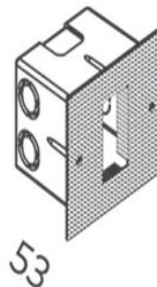

Zenith Wall Light COB 2W

Product Code-	IFL-ZENI0002.TB27.N
Wattage-	2W
Voltage	24v DC
Colour Temperature (k)-	2700K
Beam Angle-	20°
Optional Degree	N/A
Lumen output-	35
Lamp Base-	COB
CRI-	80+
Ip Rating-	IP65
Dimmable	No
Mounting Type-	Wall Recess
Material-	Aluminium
Colour-	Black
Warranty-	3 Years Replacement

Luminaire

Wallbox

Zenith Wall Light COB 2W

Product Code-	IFL-ZENI0002.TB30.N
Wattage-	2W
Voltage	24v DC
Colour Temperature (k)-	3000K
Beam Angle-	20°
Optional Degree	N/A
Lumen output-	35
Lamp Base-	COB
CRI-	80+
Ip Rating-	IP65
Dimmable	No
Mounting Type-	Wall Recess
Material-	Aluminium
Colour-	Black
Warranty-	3 Years Replacement