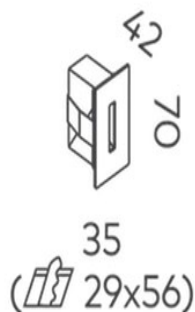

Zenith Wall Light COB 2W

Product Code-	IFL-ZENI0002.TW30.N
Wattage-	2W
Voltage	24v DC
Colour Temperature (k)-	3000K
Beam Angle-	20°
Optional Degree	N/A
Lumen output-	35
Lamp Base-	COB
CRI-	80+
Ip Rating-	IP65
Dimmable	No
Mounting Type-	Wall Recess
Material-	Aluminium
Colour-	White
Warranty-	3 Years Replacement