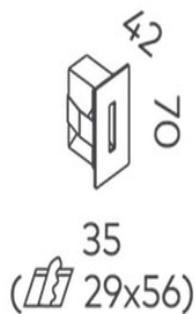

Zenith Wall Light COB 2W

Product Code-	IFL-ZENI0002.TB40.N
Wattage-	2W
Voltage	24v DC
Colour Temperature (k)-	4000K
Beam Angle-	20°
Optional Degree	N/A
Lumen output-	38
Lamp Base-	COB
CRI-	80+
Ip Rating-	IP65
Dimmable	No
Mounting Type-	Wall Recess
Material-	Aluminium
Colour-	Black
Warranty-	3 Years Replacement