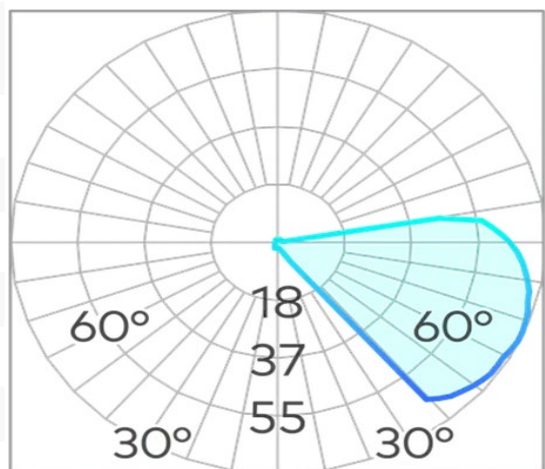

Zenith Wall Light COB 2W

Product Code-	IFL-ZENI0002.TB27.N
Wattage-	2W
Voltage	24v DC
Colour Temperature (k)-	2700K
Beam Angle-	20°
Optional Degree	N/A
Lumen output-	35
Lamp Base-	COB
CRI-	80+
Ip Rating-	IP65
Dimmable	No
Mounting Type-	Wall Recess
Material-	Aluminium
Colour-	Black
Warranty-	3 Years Replacement

Luminaire

Wallbox

Zenith Wall Light COB 2W

Product Code-	IFL-ZENI0002.TB30.N
Wattage-	2W
Voltage	24v DC
Colour Temperature (k)-	3000K
Beam Angle-	20°
Optional Degree	N/A
Lumen output-	35
Lamp Base-	COB
CRI-	80+
Ip Rating-	IP65
Dimmable	No
Mounting Type-	Wall Recess
Material-	Aluminium
Colour-	Black
Warranty-	3 Years Replacement