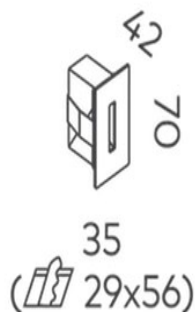

Zenith Wall Light COB 2W

Product Code-	IFL-ZENI0002.TW27.N
Wattage-	2W
Voltage	24v DC
Colour Temperature (k)-	2700K
Beam Angle-	20°
Optional Degree	N/A
Lumen output-	35
Lamp Base-	COB
CRI-	80+
Ip Rating-	IP65
Dimmable	No
Mounting Type-	Wall Recess
Material-	Aluminium
Colour-	White
Warranty-	3 Years Replacement