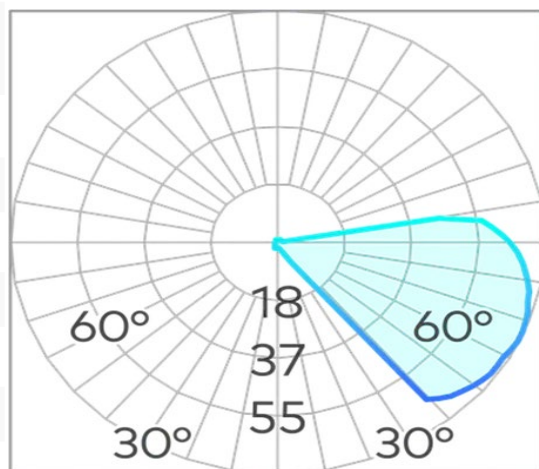

Zenith Wall Light COB 2W

Product Code-	IFL-ZENI0002.TB27.N
Wattage-	2W
Voltage	24v DC
Colour Temperature (k)-	2700K
Beam Angle-	20°
Optional Degree	N/A
Lumen output-	35
Lamp Base-	COB
CRI-	80+
Ip Rating-	IP65
Dimmable	No
Mounting Type-	Wall Recess
Material-	Aluminium
Colour-	Black
Warranty-	3 Years Replacement

Luminaire

Wallbox

Zenith Wall Light COB 2W

Product Code-	IFL-ZENI0002.TB30.N
Wattage-	2W
Voltage	24v DC
Colour Temperature (k)-	3000K
Beam Angle-	20°
Optional Degree	N/A
Lumen output-	35
Lamp Base-	COB
CRI-	80+
Ip Rating-	IP65
Dimmable	No
Mounting Type-	Wall Recess
Material-	Aluminium
Colour-	Black
Warranty-	3 Years Replacement