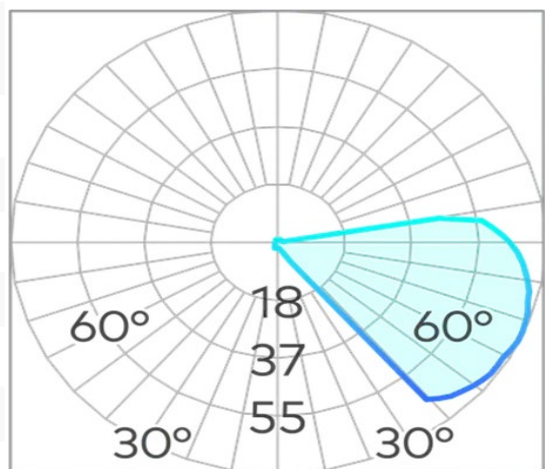

Luminaire

Wallbox

Zenith Wall Light COB 2W

Product Code-	IFL-ZENI0002.TW27.N
Wattage-	2W
Voltage	24v DC
Colour Temperature (k)-	2700K
Beam Angle-	20°
Optional Degree	N/A
Lumen output-	35
Lamp Base-	COB
CRI-	80+
Ip Rating-	IP65
Dimmable	No
Mounting Type-	Wall Recess
Material-	Aluminium
Colour-	White
Warranty-	3 Years Replacement