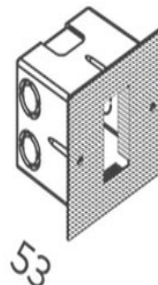

Zenith Wall Light COB 2W

Product Code-	IFL-ZENI0002.TW30.N
Wattage-	2W
Voltage	24v DC
Colour Temperature (k)-	3000K
Beam Angle-	20°
Optional Degree	N/A
Lumen output-	35
Lamp Base-	COB
CRI-	80+
Ip Rating-	IP65
Dimmable	No
Mounting Type-	Wall Recess
Material-	Aluminium
Colour-	White
Warranty-	3 Years Replacement