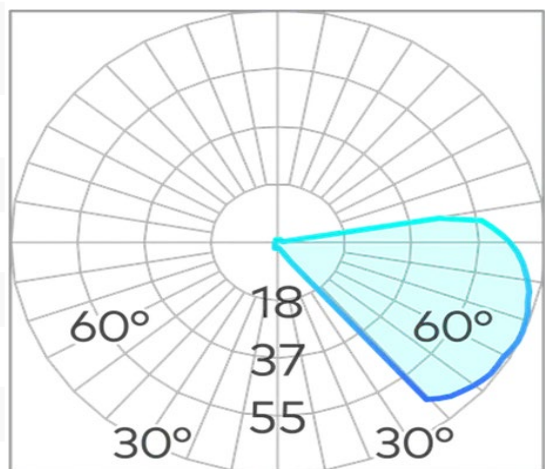

Luminaire

Wallbox

Zenith Wall Light COB 2W

Product Code-	IFL-ZENI0002.TW40.N
Wattage-	2W
Voltage	24v DC
Colour Temperature (k)-	4000K
Beam Angle-	20°
Optional Degree	N/A
Lumen output-	38
Lamp Base-	COB
CRI-	80+
Ip Rating-	IP65
Dimmable	No
Mounting Type-	Wall Recess
Material-	Aluminium
Colour-	White
Warranty-	3 Years Replacement