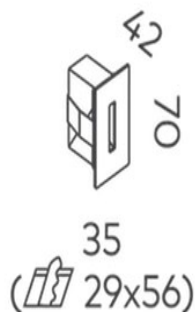

Zenith Wall Light COB 2W

Product Code-	IFL-ZENI0002.TB30.N
Wattage-	2W
Voltage	24v DC
Colour Temperature (k)-	3000K
Beam Angle-	20°
Optional Degree	N/A
Lumen output-	35
Lamp Base-	COB
CRI-	80+
Ip Rating-	IP65
Dimmable	No
Mounting Type-	Wall Recess
Material-	Aluminium
Colour-	Black
Warranty-	3 Years Replacement