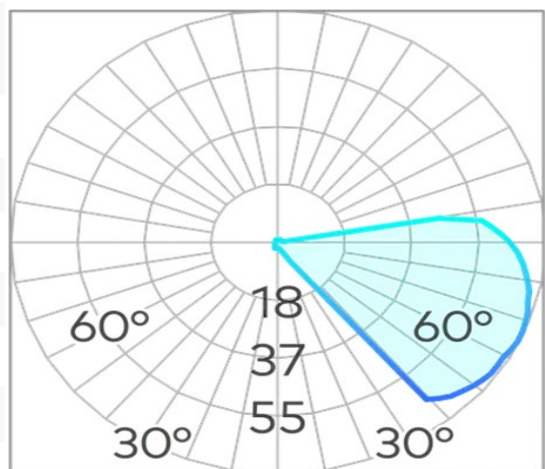

Luminaire

Wallbox

Zenith Wall Light COB 2W

Product Code-	IFL-ZENI0002.TB40.N
Wattage-	2W
Voltage	24v DC
Colour Temperature (k)-	4000K
Beam Angle-	20°
Optional Degree	N/A
Lumen output-	38
Lamp Base-	COB
CRI-	80+
Ip Rating-	IP65
Dimmable	No
Mounting Type-	Wall Recess
Material-	Aluminium
Colour-	Black
Warranty-	3 Years Replacement