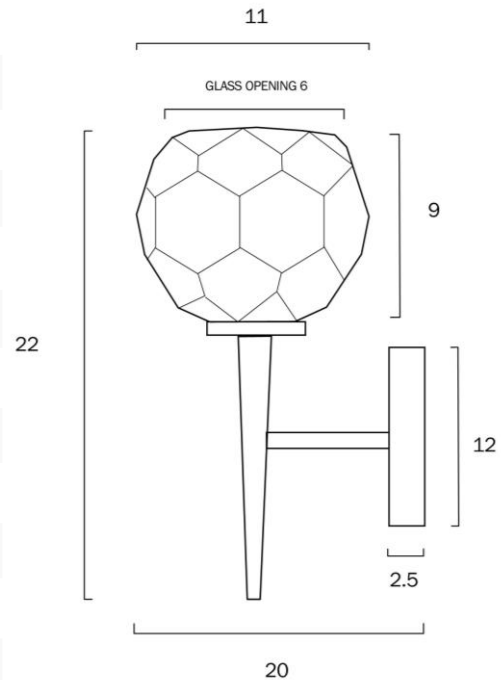

ZAHA 1 WALL LIGHT G9 3w

Product Code-	IFL-ZAHA-WB1-AGCR
Wattage-	3w
Voltage	240v AC
Colour Temperature (k)-	3000K
Beam Angle-	360°
Lumen output-	3000K
Lamp Base-	G9
CRI-	80+
Ip Rating-	IP20
Dimmable	No
Mounting Type-	Surface
Material-	Iron, Crystal
Colour-	Clear, Antique Gold
Warranty-	3 Years Replacement

ZAHA 1 WALL LIGHT G9 3w

Product Code-	IFL-ZAHA-WB1-CHCR
Wattage-	3w
Voltage	240v AC
Colour Temperature (k)-	3000K
Beam Angle-	360°
Lumen output-	3000K
Lamp Base-	G9
CRI-	80+
Ip Rating-	IP20
Dimmable	No
Mounting Type-	Surface
Material-	Iron, Crystal
Colour-	Clear, Chrome
Warranty-	3 Years Replacement