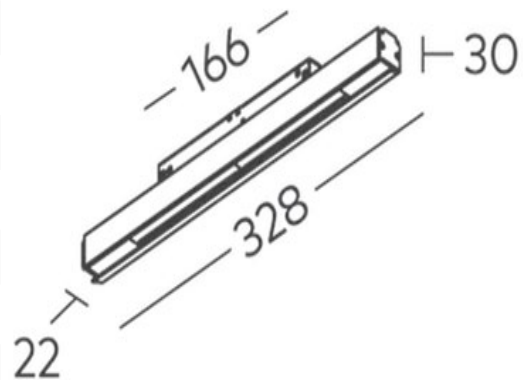

W03 Wallwasher for FX Track COB 21W

Product Code-	IFL-WW030021.TB30.F
Wattage-	21W
Voltage	48v DC
Colour Temperature (k)-	3000K
Beam Angle-	70°
Optional Degree	N/A
Lumen output-	944
Lamp Base-	COB
CRI-	92+
Ip Rating-	IP20
Dimmable	YES
Mounting Type-	Track Mount
Material-	Aluminium
Colour-	Black
Warranty-	5 Years Replacement

W03 Wallwasher for FX Track COB 21W

Product Code-	IFL-WW030021.TB40.F
Wattage-	21W
Voltage	48v DC
Colour Temperature (k)-	4000K
Beam Angle-	70°
Optional Degree	N/A
Lumen output-	1014
Lamp Base-	COB
CRI-	92+
Ip Rating-	IP20
Dimmable	YES
Mounting Type-	Track Mount
Material-	Aluminium
Colour-	Black
Warranty-	5 Years Replacement

W03 Wallwasher for FX Track COB 21W

Product Code-	IFL-WW030021.TW30.F
Wattage-	21W
Voltage	48v DC
Colour Temperature (k)-	3000K
Beam Angle-	70°
Optional Degree	N/A
Lumen output-	944
Lamp Base-	COB
CRI-	92+
Ip Rating-	IP20
Dimmable	YES
Mounting Type-	Track Mount
Material-	Aluminium
Colour-	White
Warranty-	5 Years Replacement

W03 Wallwasher for FX Track COB 21W

Product Code-	IFL-WW030021.TW40.F
Wattage-	21W
Voltage	48v DC
Colour Temperature (k)-	4000K
Beam Angle-	70°
Optional Degree	N/A
Lumen output-	1014
Lamp Base-	COB
CRI-	92+
Ip Rating-	IP20
Dimmable	YES
Mounting Type-	Track Mount
Material-	Aluminium
Colour-	White
Warranty-	5 Years Replacement