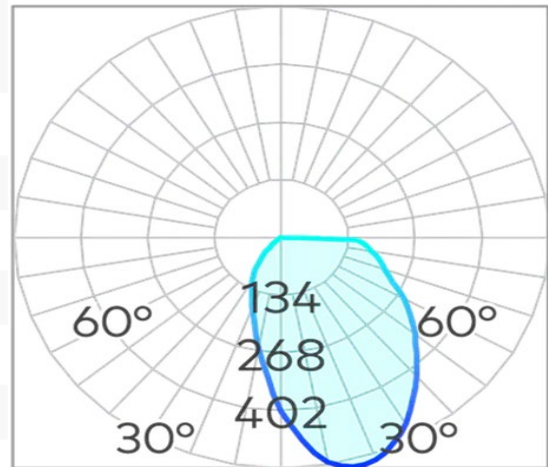

W03 Wallwasher for FX Track COB 21W

Product Code-	IFL-WW030021.TB30.F
Wattage-	21W
Voltage	48v DC
Colour Temperature (k)-	3000K
Beam Angle-	70°
Optional Degree	N/A
Lumen output-	944
Lamp Base-	COB
CRI-	92+
Ip Rating-	IP20
Dimmable	YES
Mounting Type-	Track Mount
Material-	Aluminium
Colour-	Black
Warranty-	5 Years Replacement

W03 Wallwasher for FX Track COB 21W

Product Code-	IFL-WW030021.TB40.F
Wattage-	21W
Voltage	48v DC
Colour Temperature (k)-	4000K
Beam Angle-	70°
Optional Degree	N/A
Lumen output-	1014
Lamp Base-	COB
CRI-	92+
Ip Rating-	IP20
Dimmable	YES
Mounting Type-	Track Mount
Material-	Aluminium
Colour-	Black
Warranty-	5 Years Replacement