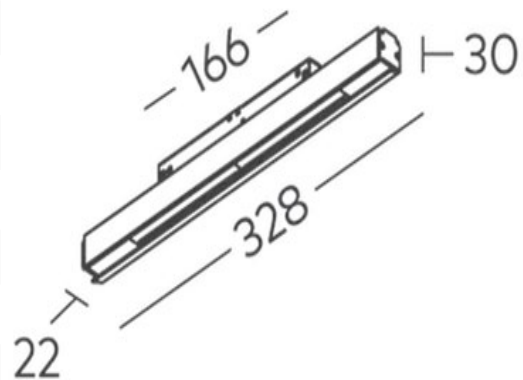

W03 Wallwasher for FX Track COB 21W

Product Code-	IFL-WW030021.TB30.F
Wattage-	21W
Voltage	48v DC
Colour Temperature (k)-	3000K
Beam Angle-	70°
Optional Degree	N/A
Lumen output-	944
Lamp Base-	COB
CRI-	92+
Ip Rating-	IP20
Dimmable	YES
Mounting Type-	Track Mount
Material-	Aluminium
Colour-	Black
Warranty-	5 Years Replacement

W03 Wallwasher for FX Track COB 21W

Product Code-	IFL-WW030021.TB40.F
Wattage-	21W
Voltage	48v DC
Colour Temperature (k)-	4000K
Beam Angle-	70°
Optional Degree	N/A
Lumen output-	1014
Lamp Base-	COB
CRI-	92+
Ip Rating-	IP20
Dimmable	YES
Mounting Type-	Track Mount
Material-	Aluminium
Colour-	Black
Warranty-	5 Years Replacement

W03 Wallwasher for FX Track COB 21W

Product Code-	IFL-WW030021.TW30.F
Wattage-	21W
Voltage	48v DC
Colour Temperature (k)-	3000K
Beam Angle-	70°
Optional Degree	N/A
Lumen output-	944
Lamp Base-	COB
CRI-	92+
Ip Rating-	IP20
Dimmable	YES
Mounting Type-	Track Mount
Material-	Aluminium
Colour-	White
Warranty-	5 Years Replacement