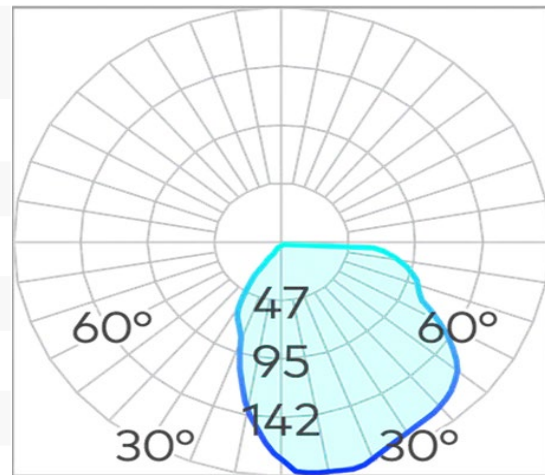

W02 Wallwasher for FX Track COB 11W

Product Code-	IFL-WW020011.TB30.F
Wattage-	11W
Voltage	48v DC
Colour Temperature (k)-	3000K
Beam Angle-	95°
Optional Degree	N/A
Lumen output-	438
Lamp Base-	COB
CRI-	92+
Ip Rating-	IP20
Dimmable	YES
Mounting Type-	Track Mount
Material-	Aluminium
Colour-	Black
Warranty-	5 Years Replacement

W02 Wallwasher for FX Track COB 11W

Product Code-	IFL-WW020011.TB40.F
Wattage-	11W
Voltage	48v DC
Colour Temperature (k)-	4000K
Beam Angle-	95°
Optional Degree	N/A
Lumen output-	471
Lamp Base-	COB
CRI-	92+
Ip Rating-	IP20
Dimmable	YES
Mounting Type-	Track Mount
Material-	Aluminium
Colour-	Black
Warranty-	5 Years Replacement

W02 Wallwasher for FX Track COB 11W

Product Code-	IFL-WW020011.TW30.F
Wattage-	11W
Voltage	48v DC
Colour Temperature (k)-	3000K
Beam Angle-	95°
Optional Degree	N/A
Lumen output-	438
Lamp Base-	COB
CRI-	92+
Ip Rating-	IP20
Dimmable	YES
Mounting Type-	Track Mount
Material-	Aluminium
Colour-	White
Warranty-	5 Years Replacement