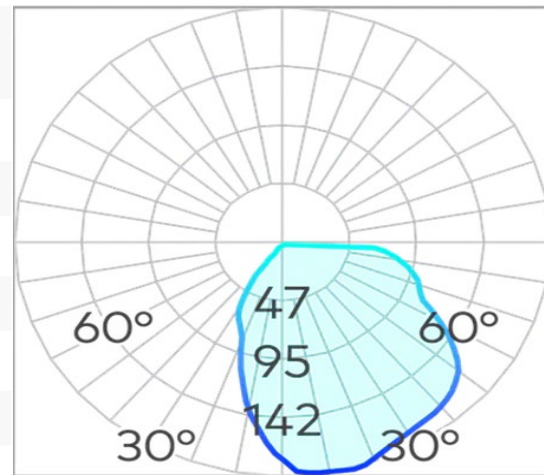

W02 Wallwasher for FX Track COB 11W

Product Code-	IFL-WW020011.TB30.F
Wattage-	11W
Voltage	48v DC
Colour Temperature (k)-	3000K
Beam Angle-	95°
Optional Degree	N/A
Lumen output-	438
Lamp Base-	COB
CRI-	92+
Ip Rating-	IP20
Dimmable	YES
Mounting Type-	Track Mount
Material-	Aluminium
Colour-	Black
Warranty-	5 Years Replacement

W02 Wallwasher for FX Track COB 11W

Product Code-	IFL-WW020011.TB40.F
Wattage-	11W
Voltage	48v DC
Colour Temperature (k)-	4000K
Beam Angle-	95°
Optional Degree	N/A
Lumen output-	471
Lamp Base-	COB
CRI-	92+
Ip Rating-	IP20
Dimmable	YES
Mounting Type-	Track Mount
Material-	Aluminium
Colour-	Black
Warranty-	5 Years Replacement

W02 Wallwasher for FX Track COB 11W

Product Code-	IFL-WW020011.TW30.F
Wattage-	11W
Voltage	48v DC
Colour Temperature (k)-	3000K
Beam Angle-	95°
Optional Degree	N/A
Lumen output-	438
Lamp Base-	COB
CRI-	92+
Ip Rating-	IP20
Dimmable	YES
Mounting Type-	Track Mount
Material-	Aluminium
Colour-	White
Warranty-	5 Years Replacement