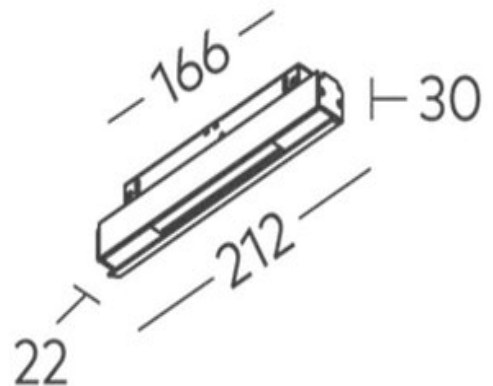

W02 Wallwasher for FX Track COB 11W

Product Code-	IFL-WW020011.TB30.F
Wattage-	11W
Voltage	48v DC
Colour Temperature (k)-	3000K
Beam Angle-	95°
Optional Degree	N/A
Lumen output-	438
Lamp Base-	COB
CRI-	92+
Ip Rating-	IP20
Dimmable	YES
Mounting Type-	Track Mount
Material-	Aluminium
Colour-	Black
Warranty-	5 Years Replacement

W02 Wallwasher for FX Track COB 11W

Product Code-	IFL-WW020011.TB40.F
Wattage-	11W
Voltage	48v DC
Colour Temperature (k)-	4000K
Beam Angle-	95°
Optional Degree	N/A
Lumen output-	471
Lamp Base-	COB
CRI-	92+
Ip Rating-	IP20
Dimmable	YES
Mounting Type-	Track Mount
Material-	Aluminium
Colour-	Black
Warranty-	5 Years Replacement

W02 Wallwasher for FX Track COB 11W

Product Code-	IFL-WW020011.TW30.F
Wattage-	11W
Voltage	48v DC
Colour Temperature (k)-	3000K
Beam Angle-	95°
Optional Degree	N/A
Lumen output-	438
Lamp Base-	COB
CRI-	92+
Ip Rating-	IP20
Dimmable	YES
Mounting Type-	Track Mount
Material-	Aluminium
Colour-	White
Warranty-	5 Years Replacement