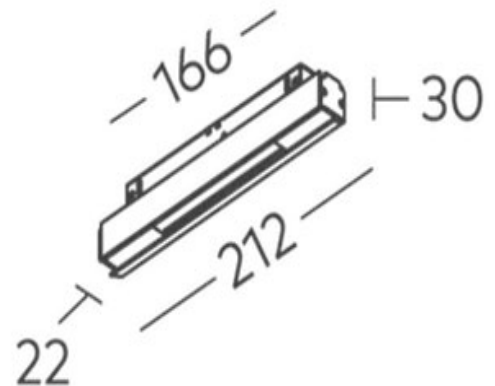

W02 Wallwasher for FX Track COB 11W

Product Code-	IFL-WW020011.TB30.F
Wattage-	11W
Voltage	48v DC
Colour Temperature (k)-	3000K
Beam Angle-	95°
Optional Degree	N/A
Lumen output-	438
Lamp Base-	COB
CRI-	92+
Ip Rating-	IP20
Dimmable	YES
Mounting Type-	Track Mount
Material-	Aluminium
Colour-	Black
Warranty-	5 Years Replacement

W02 Wallwasher for FX Track COB 11W

Product Code-	IFL-WW020011.TB40.F
Wattage-	11W
Voltage	48v DC
Colour Temperature (k)-	4000K
Beam Angle-	95°
Optional Degree	N/A
Lumen output-	471
Lamp Base-	COB
CRI-	92+
Ip Rating-	IP20
Dimmable	YES
Mounting Type-	Track Mount
Material-	Aluminium
Colour-	Black
Warranty-	5 Years Replacement

W02 Wallwasher for FX Track COB 11W

Product Code-	IFL-WW020011.TW30.F
Wattage-	11W
Voltage	48v DC
Colour Temperature (k)-	3000K
Beam Angle-	95°
Optional Degree	N/A
Lumen output-	438
Lamp Base-	COB
CRI-	92+
Ip Rating-	IP20
Dimmable	YES
Mounting Type-	Track Mount
Material-	Aluminium
Colour-	White
Warranty-	5 Years Replacement

W02 Wallwasher for FX Track COB 11W

Product Code-	IFL-WW020011.TW40.F
Wattage-	11W
Voltage	48v DC
Colour Temperature (k)-	4000K
Beam Angle-	95°
Optional Degree	N/A
Lumen output-	471
Lamp Base-	COB
CRI-	92+
Ip Rating-	IP20
Dimmable	YES
Mounting Type-	Track Mount
Material-	Aluminium
Colour-	White
Warranty-	5 Years Replacement