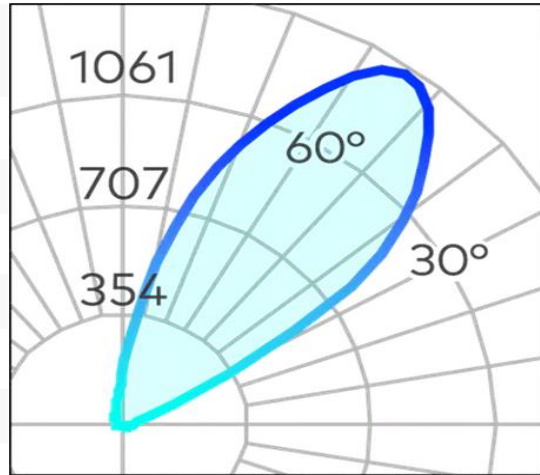

Vespa Asymmetrical Wall Light SMD 18W

| | |
|-------------------------|---------------------------------|
| Product Code- | IFL-VESP0018.TB30.F-DALI |
| Wattage- | 18W |
| Voltage | 240v AC |
| Colour Temperature (k)- | 3000K |
| Beam Angle- | 120° |
| Optional Degree | N/A |
| Lumen output- | 1499 |
| Lamp Base- | SMD |
| CRI- | 80+ |
| Ip Rating- | IP65 |
| Dimmable | Yes |
| Mounting Type- | Wall Mount |
| Material- | Aluminium |
| Colour- | Black |
| Warranty- | 5 Years Replacement |

Vespa Asymmetrical Wall Light SMD 18W

| | |
|-------------------------|---------------------------------|
| Product Code- | IFL-VESP0018.TB40.F-DALI |
| Wattage- | 18W |
| Voltage | 240v AC |
| Colour Temperature (k)- | 4000K |
| Beam Angle- | 120° |
| Optional Degree | N/A |
| Lumen output- | 1618 |
| Lamp Base- | SMD |
| CRI- | 80+ |
| Ip Rating- | IP65 |
| Dimmable | Yes |
| Mounting Type- | Wall Mount |
| Material- | Aluminium |
| Colour- | Black |
| Warranty- | 5 Years Replacement |

Vespa Asymmetrical Wall Light SMD 18W

| | |
|-------------------------|---------------------------------|
| Product Code- | IFL-VESP0018.TW30.F-DALI |
| Wattage- | 18W |
| Voltage | 240v AC |
| Colour Temperature (k)- | 3000K |
| Beam Angle- | 120° |
| Optional Degree | N/A |
| Lumen output- | 1499 |
| Lamp Base- | SMD |
| CRI- | 80+ |
| Ip Rating- | IP65 |
| Dimmable | Yes |
| Mounting Type- | Wall Mount |
| Material- | Aluminium |
| Colour- | White |
| Warranty- | 5 Years Replacement |

Vespa Asymmetrical Wall Light SMD 18W

| | |
|-------------------------|---------------------------------|
| Product Code- | IFL-VESP0018.TW40.F-DALI |
| Wattage- | 18W |
| Voltage | 240v AC |
| Colour Temperature (k)- | 4000K |
| Beam Angle- | 120° |
| Optional Degree | N/A |
| Lumen output- | 1618 |
| Lamp Base- | SMD |
| CRI- | 80+ |
| Ip Rating- | IP65 |
| Dimmable | Yes |
| Mounting Type- | Wall Mount |
| Material- | Aluminium |
| Colour- | White |
| Warranty- | 5 Years Replacement |