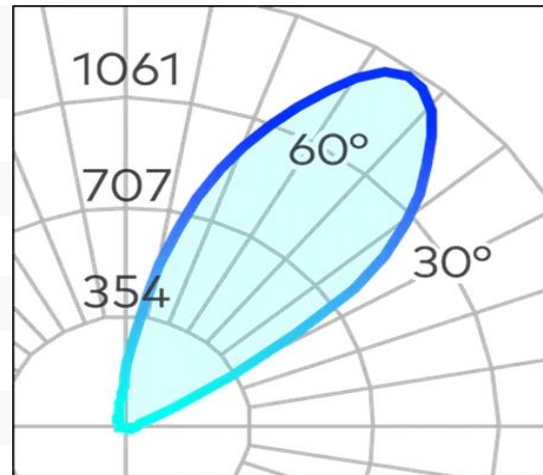

Vespa Asymmetrical Wall Light SMD 18W

| | |
|-------------------------|---------------------------------|
| Product Code- | IFL-VESP0018.TB30.F-DALI |
| Wattage- | 18W |
| Voltage | 240v AC |
| Colour Temperature (k)- | 3000K |
| Beam Angle- | 120° |
| Optional Degree | N/A |
| Lumen output- | 1499 |
| Lamp Base- | SMD |
| CRI- | 80+ |
| Ip Rating- | IP65 |
| Dimmable | Yes |
| Mounting Type- | Wall Mount |
| Material- | Aluminium |
| Colour- | Black |
| Warranty- | 5 Years Replacement |

Vespa Asymmetrical Wall Light SMD 18W

| | |
|-------------------------|---------------------------------|
| Product Code- | IFL-VESP0018.TB40.F-DALI |
| Wattage- | 18W |
| Voltage | 240v AC |
| Colour Temperature (k)- | 4000K |
| Beam Angle- | 120° |
| Optional Degree | N/A |
| Lumen output- | 1618 |
| Lamp Base- | SMD |
| CRI- | 80+ |
| Ip Rating- | IP65 |
| Dimmable | Yes |
| Mounting Type- | Wall Mount |
| Material- | Aluminium |
| Colour- | Black |
| Warranty- | 5 Years Replacement |

Vespa Asymmetrical Wall Light SMD 18W

| | |
|-------------------------|---------------------------------|
| Product Code- | IFL-VESP0018.TW30.F-DALI |
| Wattage- | 18W |
| Voltage | 240v AC |
| Colour Temperature (k)- | 3000K |
| Beam Angle- | 120° |
| Optional Degree | N/A |
| Lumen output- | 1499 |
| Lamp Base- | SMD |
| CRI- | 80+ |
| Ip Rating- | IP65 |
| Dimmable | Yes |
| Mounting Type- | Wall Mount |
| Material- | Aluminium |
| Colour- | White |
| Warranty- | 5 Years Replacement |

Vespa Asymmetrical Wall Light SMD 18W

| | |
|-------------------------|---------------------------------|
| Product Code- | IFL-VESP0018.TW40.F-DALI |
| Wattage- | 18W |
| Voltage | 240v AC |
| Colour Temperature (k)- | 4000K |
| Beam Angle- | 120° |
| Optional Degree | N/A |
| Lumen output- | 1618 |
| Lamp Base- | SMD |
| CRI- | 80+ |
| Ip Rating- | IP65 |
| Dimmable | Yes |
| Mounting Type- | Wall Mount |
| Material- | Aluminium |
| Colour- | White |
| Warranty- | 5 Years Replacement |