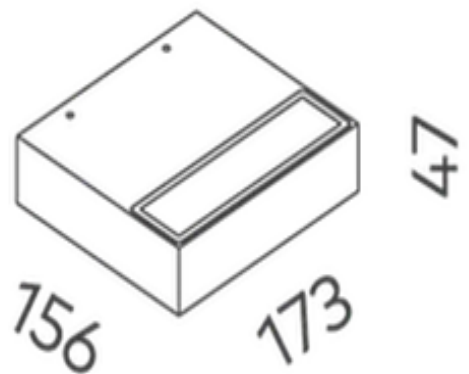

Vespa Asymmetrical Wall Light SMD 18W

| | |
|-------------------------|---------------------------------|
| Product Code- | IFL-VESP0018.TB30.F-DALI |
| Wattage- | 18W |
| Voltage | 240v AC |
| Colour Temperature (k)- | 3000K |
| Beam Angle- | 120° |
| Optional Degree | N/A |
| Lumen output- | 1499 |
| Lamp Base- | SMD |
| CRI- | 80+ |
| Ip Rating- | IP65 |
| Dimmable | Yes |
| Mounting Type- | Wall Mount |
| Material- | Aluminium |
| Colour- | Black |
| Warranty- | 5 Years Replacement |

Vespa Asymmetrical Wall Light SMD 18W

| | |
|-------------------------|---------------------------------|
| Product Code- | IFL-VESP0018.TB40.F-DALI |
| Wattage- | 18W |
| Voltage | 240v AC |
| Colour Temperature (k)- | 4000K |
| Beam Angle- | 120° |
| Optional Degree | N/A |
| Lumen output- | 1618 |
| Lamp Base- | SMD |
| CRI- | 80+ |
| Ip Rating- | IP65 |
| Dimmable | Yes |
| Mounting Type- | Wall Mount |
| Material- | Aluminium |
| Colour- | Black |
| Warranty- | 5 Years Replacement |

Vespa Asymmetrical Wall Light SMD 18W

| | |
|-------------------------|---------------------------------|
| Product Code- | IFL-VESP0018.TW30.F-DALI |
| Wattage- | 18W |
| Voltage | 240v AC |
| Colour Temperature (k)- | 3000K |
| Beam Angle- | 120° |
| Optional Degree | N/A |
| Lumen output- | 1499 |
| Lamp Base- | SMD |
| CRI- | 80+ |
| Ip Rating- | IP65 |
| Dimmable | Yes |
| Mounting Type- | Wall Mount |
| Material- | Aluminium |
| Colour- | White |
| Warranty- | 5 Years Replacement |

Vespa Asymmetrical Wall Light SMD 18W

| | |
|-------------------------|---------------------------------|
| Product Code- | IFL-VESP0018.TW40.F-DALI |
| Wattage- | 18W |
| Voltage | 240v AC |
| Colour Temperature (k)- | 4000K |
| Beam Angle- | 120° |
| Optional Degree | N/A |
| Lumen output- | 1618 |
| Lamp Base- | SMD |
| CRI- | 80+ |
| Ip Rating- | IP65 |
| Dimmable | Yes |
| Mounting Type- | Wall Mount |
| Material- | Aluminium |
| Colour- | White |
| Warranty- | 5 Years Replacement |