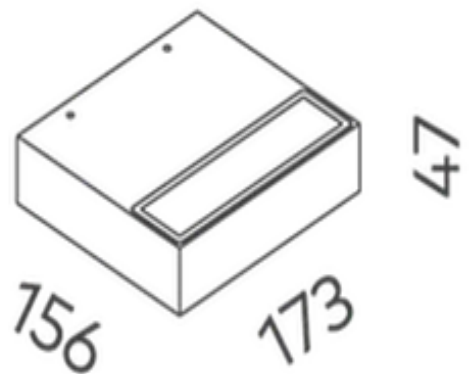

Vespa Asymmetrical Wall Light SMD 18W

| | |
|-------------------------|---------------------------------|
| Product Code- | IFL-VESP0018.TB30.F-DALI |
| Wattage- | 18W |
| Voltage | 240v AC |
| Colour Temperature (k)- | 3000K |
| Beam Angle- | 120° |
| Optional Degree | N/A |
| Lumen output- | 1499 |
| Lamp Base- | SMD |
| CRI- | 80+ |
| Ip Rating- | IP65 |
| Dimmable | Yes |
| Mounting Type- | Wall Mount |
| Material- | Aluminium |
| Colour- | Black |
| Warranty- | 5 Years Replacement |

Vespa Asymmetrical Wall Light SMD 18W

| | |
|-------------------------|---------------------------------|
| Product Code- | IFL-VESP0018.TB40.F-DALI |
| Wattage- | 18W |
| Voltage | 240v AC |
| Colour Temperature (k)- | 4000K |
| Beam Angle- | 120° |
| Optional Degree | N/A |
| Lumen output- | 1618 |
| Lamp Base- | SMD |
| CRI- | 80+ |
| Ip Rating- | IP65 |
| Dimmable | Yes |
| Mounting Type- | Wall Mount |
| Material- | Aluminium |
| Colour- | Black |
| Warranty- | 5 Years Replacement |

Vespa Asymmetrical Wall Light SMD 18W

| | |
|-------------------------|---------------------------------|
| Product Code- | IFL-VESP0018.TW30.F-DALI |
| Wattage- | 18W |
| Voltage | 240v AC |
| Colour Temperature (k)- | 3000K |
| Beam Angle- | 120° |
| Optional Degree | N/A |
| Lumen output- | 1499 |
| Lamp Base- | SMD |
| CRI- | 80+ |
| Ip Rating- | IP65 |
| Dimmable | Yes |
| Mounting Type- | Wall Mount |
| Material- | Aluminium |
| Colour- | White |
| Warranty- | 5 Years Replacement |

Vespa Asymmetrical Wall Light SMD 18W

| | |
|-------------------------|---------------------------------|
| Product Code- | IFL-VESP0018.TW40.F-DALI |
| Wattage- | 18W |
| Voltage | 240v AC |
| Colour Temperature (k)- | 4000K |
| Beam Angle- | 120° |
| Optional Degree | N/A |
| Lumen output- | 1618 |
| Lamp Base- | SMD |
| CRI- | 80+ |
| Ip Rating- | IP65 |
| Dimmable | Yes |
| Mounting Type- | Wall Mount |
| Material- | Aluminium |
| Colour- | White |
| Warranty- | 5 Years Replacement |