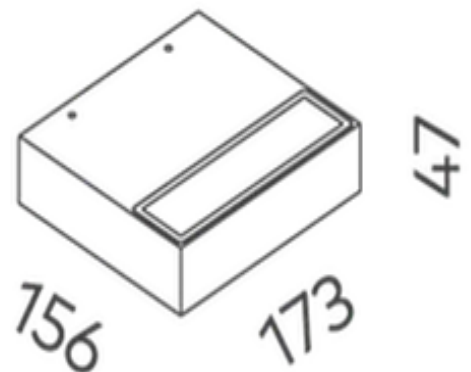

Vespa Asymmetrical Wall Light SMD 18W

| | |
|-------------------------|---------------------------------|
| Product Code- | IFL-VESP0018.TB30.F-DALI |
| Wattage- | 18W |
| Voltage | 240v AC |
| Colour Temperature (k)- | 3000K |
| Beam Angle- | 120° |
| Optional Degree | N/A |
| Lumen output- | 1499 |
| Lamp Base- | SMD |
| CRI- | 80+ |
| Ip Rating- | IP65 |
| Dimmable | Yes |
| Mounting Type- | Wall Mount |
| Material- | Aluminium |
| Colour- | Black |
| Warranty- | 5 Years Replacement |

Vespa Asymmetrical Wall Light SMD 18W

| | |
|-------------------------|---------------------------------|
| Product Code- | IFL-VESP0018.TB40.F-DALI |
| Wattage- | 18W |
| Voltage | 240v AC |
| Colour Temperature (k)- | 4000K |
| Beam Angle- | 120° |
| Optional Degree | N/A |
| Lumen output- | 1618 |
| Lamp Base- | SMD |
| CRI- | 80+ |
| Ip Rating- | IP65 |
| Dimmable | Yes |
| Mounting Type- | Wall Mount |
| Material- | Aluminium |
| Colour- | Black |
| Warranty- | 5 Years Replacement |

Vespa Asymmetrical Wall Light SMD 18W

| | |
|-------------------------|---------------------------------|
| Product Code- | IFL-VESP0018.TW30.F-DALI |
| Wattage- | 18W |
| Voltage | 240v AC |
| Colour Temperature (k)- | 3000K |
| Beam Angle- | 120° |
| Optional Degree | N/A |
| Lumen output- | 1499 |
| Lamp Base- | SMD |
| CRI- | 80+ |
| Ip Rating- | IP65 |
| Dimmable | Yes |
| Mounting Type- | Wall Mount |
| Material- | Aluminium |
| Colour- | White |
| Warranty- | 5 Years Replacement |

Vespa Asymmetrical Wall Light SMD 18W

| | |
|-------------------------|---------------------------------|
| Product Code- | IFL-VESP0018.TW40.F-DALI |
| Wattage- | 18W |
| Voltage | 240v AC |
| Colour Temperature (k)- | 4000K |
| Beam Angle- | 120° |
| Optional Degree | N/A |
| Lumen output- | 1618 |
| Lamp Base- | SMD |
| CRI- | 80+ |
| Ip Rating- | IP65 |
| Dimmable | Yes |
| Mounting Type- | Wall Mount |
| Material- | Aluminium |
| Colour- | White |
| Warranty- | 5 Years Replacement |