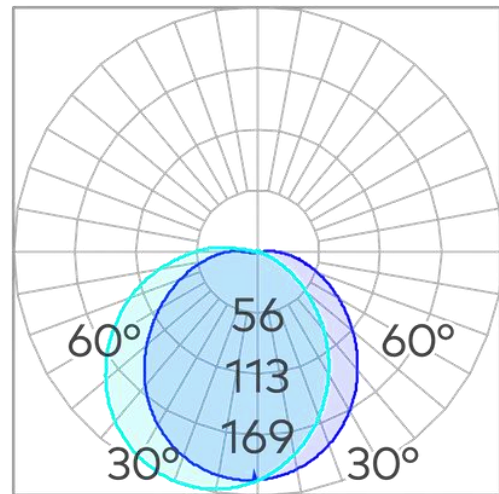

Vega Eyelid G2 Outdoor Wall Light SMD 12w

Product Code-	IFL-VEGE0012.TBXX.F
Wattage-	12W
Voltage	240v AC
Colour Temperature (k)-	3000K, 3500K, 4000K
Beam Angle-	115°
Optional Degree	N/A
Lumen output-	1175
Lamp Base-	SMD
CRI-	80+
Ip Rating-	IP65
Dimmable	No
Mounting Type-	Ceiling/Wall Mount
Material-	Aluminium
Colour-	Black
Warranty-	5 Years Replacement

Ø 264

90

Vega Eyelid G2 Outdoor Wall Light SMD 12w

Product Code-	IFL-VEGE0012.TWXX.F
Wattage-	12W
Voltage	240v AC
Colour Temperature (k)-	3000K, 3500K, 4000K
Beam Angle-	115°
Optional Degree	N/A
Lumen output-	1175
Lamp Base-	SMD
CRI-	80+
Ip Rating-	IP65
Dimmable	No
Mounting Type-	Ceiling/Wall Mount
Material-	Aluminium
Colour-	White
Warranty-	5 Years Replacement

Ø 264

90