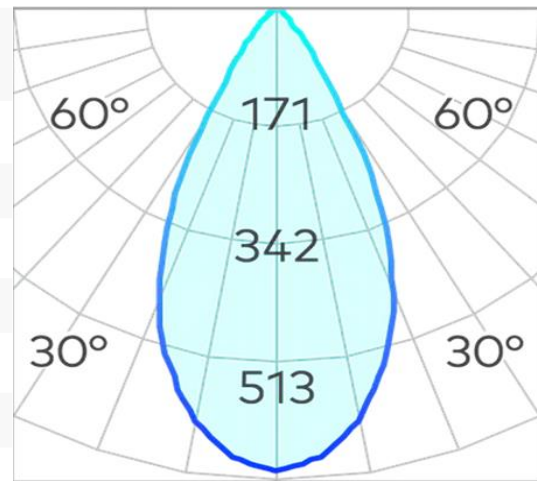

Titanium 800mm Surface Mounted Starlight (Canisters Only)

Product Code-	IFL-TSSM0800.TB
Wattage-	N/A
Voltage	N/A
Colour Temperature (k)-	N/A
Beam Angle-	N/A
Optional Degree	N/A
Lumen output-	N/A
Lamp Base-	N/A
CRI-	N/A
Ip Rating-	N/A
Dimmable	Yes
Mounting Type-	Celing Mount
Material-	Aluminium
Colour-	Black
Warranty-	5 Years Replacement

Titanium 800mm Surface Mounted Starlight (Canisters Only)

Product Code-	IFL-TSSM0800.TW
Wattage-	N/A
Voltage	N/A
Colour Temperature (k)-	N/A
Beam Angle-	N/A
Optional Degree	N/A
Lumen output-	N/A
Lamp Base-	N/A
CRI-	N/A
Ip Rating-	N/A
Dimmable	Yes
Mounting Type-	Celing Mount
Material-	Aluminium
Colour-	White
Warranty-	5 Years Replacement