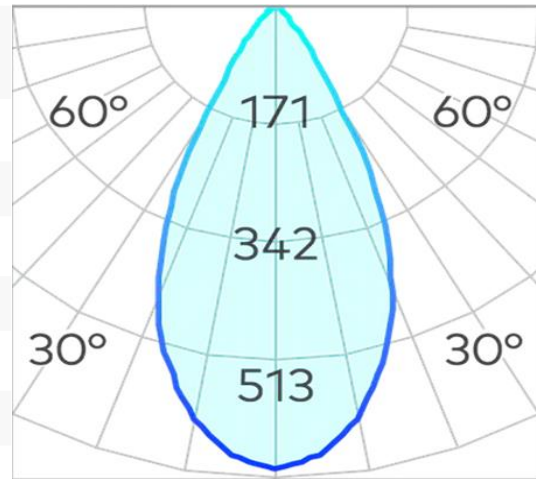

# Titanium 600mm Surface Mounted Starlight (Canisters Only) COB

<b>Product Code-</b>	<b>IFL-TSSM0600.TB</b>
Wattage-	N/A
Voltage	N/A
Colour Temperature (k)-	N/A
Beam Angle-	N/A
Optional Degree	N/A
Lumen output-	N/A
Lamp Base-	COB
CRI-	N/A
Ip Rating-	N/A
Dimmable	Yes
Mounting Type-	Celing Mount
Material-	Aluminium
Colour-	Black
Warranty-	5 Years Replacement

Ø 46

# Titanium 600mm Surface Mounted Starlight (Canisters Only) COB

<b>Product Code-</b>	<b>IFL-TSSM0600.TW</b>
Wattage-	N/A
Voltage	N/A
Colour Temperature (k)-	N/A
Beam Angle-	N/A
Optional Degree	N/A
Lumen output-	N/A
Lamp Base-	COB
CRI-	N/A
Ip Rating-	N/A
Dimmable	Yes
Mounting Type-	Celing Mount
Material-	Aluminium
Colour-	White
Warranty-	5 Years Replacement