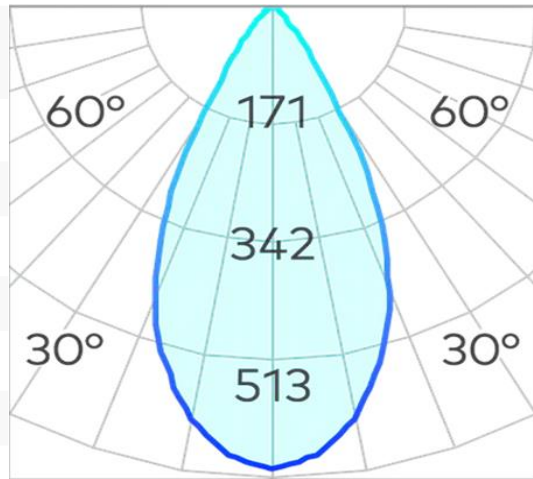

# Titanium 600mm Surface Mounted Starlight (Canisters Only) COB

<b>Product Code-</b>	<b>IFL-TSSM0600.TB</b>
Wattage-	N/A
Voltage	N/A
Colour Temperature (k)-	N/A
Beam Angle-	N/A
Optional Degree	N/A
Lumen output-	N/A
Lamp Base-	COB
CRI-	N/A
Ip Rating-	N/A
Dimmable	Yes
Mounting Type-	Celing Mount
Material-	Aluminium
Colour-	Black
Warranty-	5 Years Replacement

Ø 46

# Titanium 600mm Surface Mounted Starlight (Canisters Only) COB

<b>Product Code-</b>	<b>IFL-TSSM0600.TW</b>
Wattage-	N/A
Voltage	N/A
Colour Temperature (k)-	N/A
Beam Angle-	N/A
Optional Degree	N/A
Lumen output-	N/A
Lamp Base-	COB
CRI-	N/A
Ip Rating-	N/A
Dimmable	Yes
Mounting Type-	Celing Mount
Material-	Aluminium
Colour-	White
Warranty-	5 Years Replacement