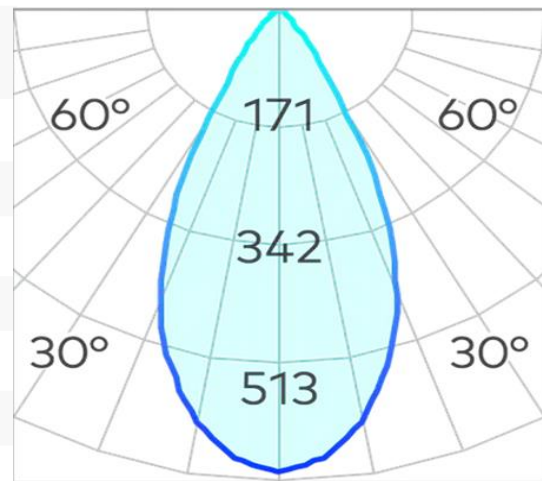

Titanium 400mm Surface Mounted Starlight (Canisters Only) COB

Product Code-	IFL-TSSM0400.TB
Wattage-	N/A
Voltage	N/A
Colour Temperature (k)-	N/A
Beam Angle-	N/A
Optional Degree	N/A
Lumen output-	N/A
Lamp Base-	COB
CRI-	N/A
Ip Rating-	N/A
Dimmable	Yes
Mounting Type-	Celing Mount
Material-	Aluminium
Colour-	Black
Warranty-	5 Years Replacement

Ø 46

Titanium 400mm Surface Mounted Starlight (Canisters Only) COB

Product Code-	IFL-TSSM0400.TW
Wattage-	N/A
Voltage	N/A
Colour Temperature (k)-	N/A
Beam Angle-	N/A
Optional Degree	N/A
Lumen output-	N/A
Lamp Base-	COB
CRI-	N/A
Ip Rating-	N/A
Dimmable	Yes
Mounting Type-	Celing Mount
Material-	Aluminium
Colour-	White
Warranty-	5 Years Replacement

Ø 46