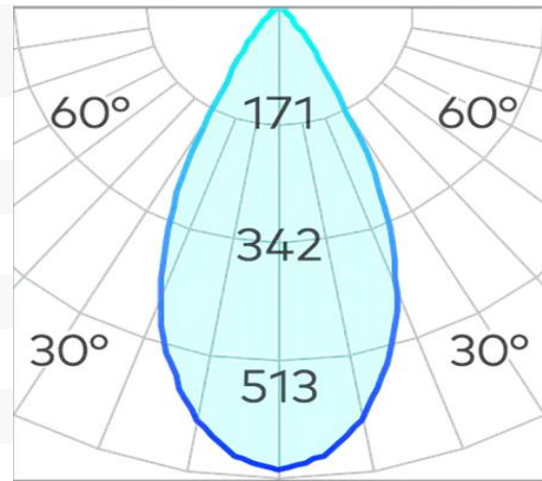

Titanium 400mm Surface Mounted Starlight (Canisters Only) COB

Product Code-	IFL-TSSM0400.TB
Wattage-	N/A
Voltage	N/A
Colour Temperature (k)-	N/A
Beam Angle-	N/A
Optional Degree	N/A
Lumen output-	N/A
Lamp Base-	COB
CRI-	N/A
Ip Rating-	N/A
Dimmable	Yes
Mounting Type-	Celing Mount
Material-	Aluminium
Colour-	Black
Warranty-	5 Years Replacement

Ø 46

Titanium 400mm Surface Mounted Starlight (Canisters Only) COB

Product Code-	IFL-TSSM0400.TW
Wattage-	N/A
Voltage	N/A
Colour Temperature (k)-	N/A
Beam Angle-	N/A
Optional Degree	N/A
Lumen output-	N/A
Lamp Base-	COB
CRI-	N/A
Ip Rating-	N/A
Dimmable	Yes
Mounting Type-	Celing Mount
Material-	Aluminium
Colour-	White
Warranty-	5 Years Replacement

Ø 46