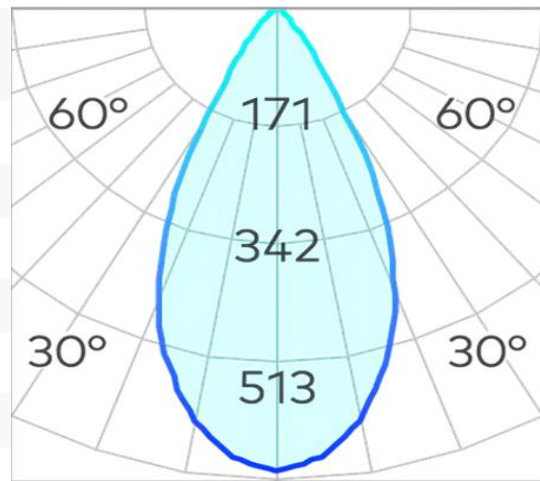

Titanium 260mm Surface Mounted Starlight (Canisters Only) COB

Product Code-	IFL-TSSM0260.TB
Wattage-	N/A
Voltage	N/A
Colour Temperature (k)-	N/A
Beam Angle-	N/A
Optional Degree	N/A
Lumen output-	N/A
Lamp Base-	COB
CRI-	N/A
Ip Rating-	N/A
Dimmable	Yes
Mounting Type-	Celing Mount
Material-	Aluminium
Colour-	Black
Warranty-	5 Years Replacement

Ø 46

Titanium 260mm Surface Mounted Starlight (Canisters Only) COB

Product Code-	IFL-TSSM0260.TW
Wattage-	N/A
Voltage	N/A
Colour Temperature (k)-	N/A
Beam Angle-	N/A
Optional Degree	N/A
Lumen output-	N/A
Lamp Base-	COB
CRI-	N/A
Ip Rating-	N/A
Dimmable	Yes
Mounting Type-	Celing Mount
Material-	Aluminium
Colour-	White
Warranty-	5 Years Replacement

Ø 46