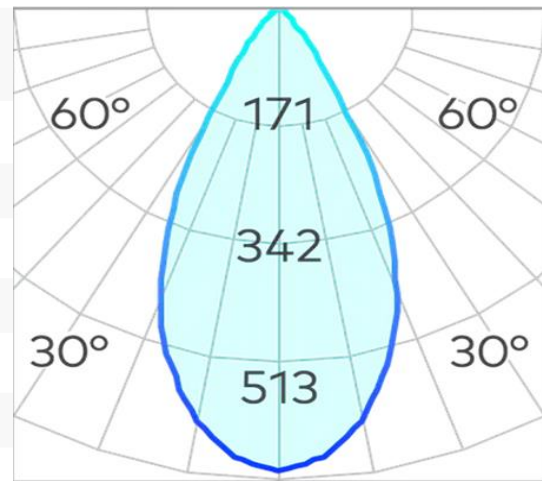

Titanium 260mm Surface Mounted Starlight (Canisters Only) COB

Product Code-	IFL-TSSM0260.TB
Wattage-	N/A
Voltage	N/A
Colour Temperature (k)-	N/A
Beam Angle-	N/A
Optional Degree	N/A
Lumen output-	N/A
Lamp Base-	COB
CRI-	N/A
Ip Rating-	N/A
Dimmable	Yes
Mounting Type-	Celing Mount
Material-	Aluminium
Colour-	Black
Warranty-	5 Years Replacement

Ø 46

Titanium 260mm Surface Mounted Starlight (Canisters Only) COB

Product Code-	IFL-TSSM0260.TW
Wattage-	N/A
Voltage	N/A
Colour Temperature (k)-	N/A
Beam Angle-	N/A
Optional Degree	N/A
Lumen output-	N/A
Lamp Base-	COB
CRI-	N/A
Ip Rating-	N/A
Dimmable	Yes
Mounting Type-	Celing Mount
Material-	Aluminium
Colour-	White
Warranty-	5 Years Replacement

Ø 46