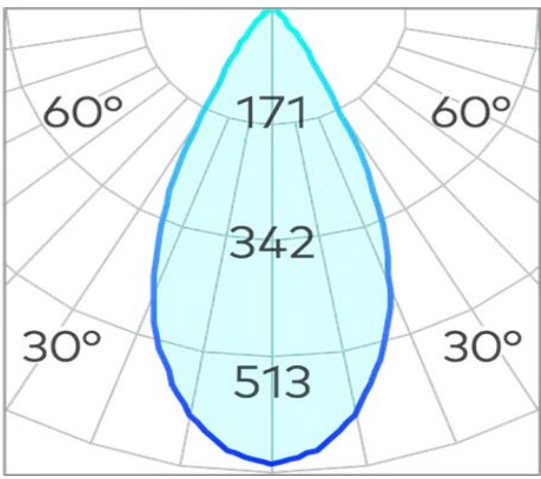

Titanium 600mm Suspended Starlight (Pendant Canisters Only)

Product Code-	IFL-TSSK0600.TB
Wattage-	N/A
Voltage	N/A
Colour Temperature (k)-	N/A
Beam Angle-	N/A
Optional Degree	N/A
Lumen output-	N/A
Lamp Base-	N/A
CRI-	N/A
Ip Rating-	N/A
Dimmable	N/A
Mounting Type-	Suspended
Material-	Aluminium
Colour-	Black
Warranty-	5 Years Replacement

Titanium 600mm Suspended Starlight (Pendant Canisters Only)

Product Code-	IFL-TSSK0600.TW
Wattage-	N/A
Voltage	N/A
Colour Temperature (k)-	N/A
Beam Angle-	N/A
Optional Degree	N/A
Lumen output-	N/A
Lamp Base-	N/A
CRI-	N/A
Ip Rating-	N/A
Dimmable	N/A
Mounting Type-	Suspended
Material-	Aluminium
Colour-	White
Warranty-	5 Years Replacement