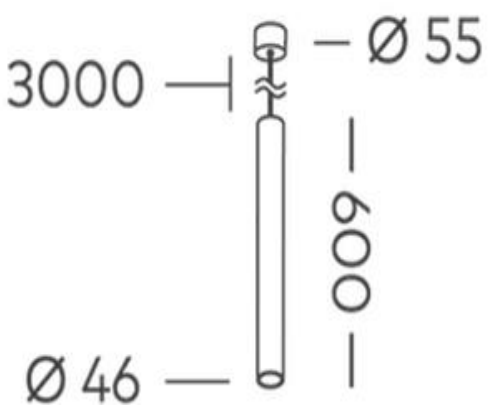

Titanium 600mm Suspended Starlight (Pendant Canisters Only)

Product Code-	IFL-TSSK0600.TB
Wattage-	N/A
Voltage	N/A
Colour Temperature (k)-	N/A
Beam Angle-	N/A
Optional Degree	N/A
Lumen output-	N/A
Lamp Base-	N/A
CRI-	N/A
Ip Rating-	N/A
Dimmable	N/A
Mounting Type-	Suspended
Material-	Aluminium
Colour-	Black
Warranty-	5 Years Replacement

Titanium 600mm Suspended Starlight (Pendant Canisters Only)

Product Code-	IFL-TSSK0600.TW
Wattage-	N/A
Voltage	N/A
Colour Temperature (k)-	N/A
Beam Angle-	N/A
Optional Degree	N/A
Lumen output-	N/A
Lamp Base-	N/A
CRI-	N/A
Ip Rating-	N/A
Dimmable	N/A
Mounting Type-	Suspended
Material-	Aluminium
Colour-	White
Warranty-	5 Years Replacement