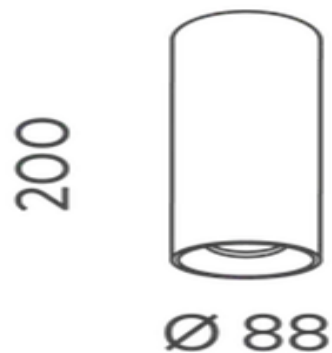

Titanium 88x200mm Surface Mount Canister (Canisters Only) COB

Product Code-	IFL-TISS0200.TB
Wattage-	N/A
Voltage	N/A
Colour Temperature (k)-	N/A
Beam Angle-	N/A
Optional Degree	N/A
Lumen output-	N/A
Lamp Base-	COB
CRI-	N/A
Ip Rating-	IP44
Dimmable	Yes
Mounting Type-	Celing Mount
Material-	Aluminium
Colour-	Black
Warranty-	5 Years Replacement

Titanium 88x200mm Surface Mount Canister (Canisters Only) COB

Product Code-	IFL-TISS0200.TW
Wattage-	N/A
Voltage	N/A
Colour Temperature (k)-	N/A
Beam Angle-	N/A
Optional Degree	N/A
Lumen output-	N/A
Lamp Base-	COB
CRI-	N/A
Ip Rating-	IP44
Dimmable	Yes
Mounting Type-	Celing Mount
Material-	Aluminium
Colour-	White
Warranty-	5 Years Replacement