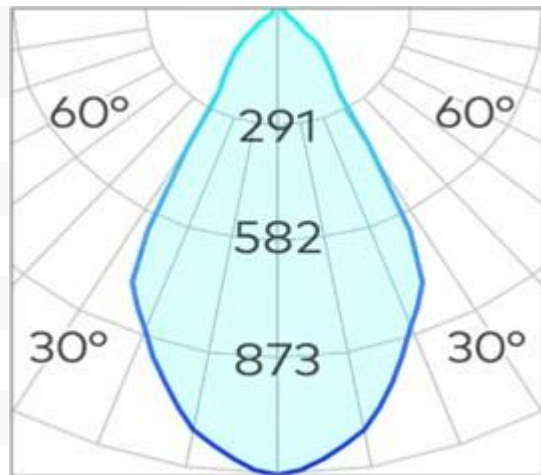

Titanium 88x200mm Surface Mount Canister (Canisters Only) COB

Product Code-	IFL-TISS0200.TB
Wattage-	N/A
Voltage	N/A
Colour Temperature (k)-	N/A
Beam Angle-	N/A
Optional Degree	N/A
Lumen output-	N/A
Lamp Base-	COB
CRI-	N/A
Ip Rating-	IP44
Dimmable	Yes
Mounting Type-	Celing Mount
Material-	Aluminium
Colour-	Black
Warranty-	5 Years Replacement

Titanium 88x200mm Surface Mount Canister (Canisters Only) COB

Product Code-	IFL-TISS0200.TW
Wattage-	N/A
Voltage	N/A
Colour Temperature (k)-	N/A
Beam Angle-	N/A
Optional Degree	N/A
Lumen output-	N/A
Lamp Base-	COB
CRI-	N/A
Ip Rating-	IP44
Dimmable	Yes
Mounting Type-	Celing Mount
Material-	Aluminium
Colour-	White
Warranty-	5 Years Replacement