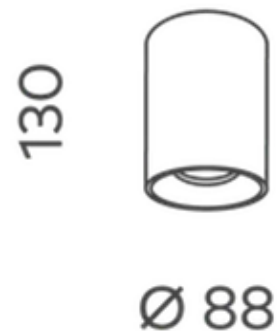

Titanium 88x130mm Surface Mount Canister - No Driver (Canisters Only) COB

Product Code-	IFL-TISS0130.TB
Wattage-	N/A
Voltage	N/A
Colour Temperature (k)-	N/A
Beam Angle-	N/A
Optional Degree	N/A
Lumen output-	N/A
Lamp Base-	COB
CRI-	N/A
Ip Rating-	IP44
Dimmable	Yes
Mounting Type-	Celing Mount
Material-	Aluminium
Colour-	Black
Warranty-	5 Years Replacement

Titanium 88x130mm Surface Mount Canister - No Driver (Canisters Only) COB

Product Code-	IFL-TISS0130.TW
Wattage-	N/A
Voltage	N/A
Colour Temperature (k)-	N/A
Beam Angle-	N/A
Optional Degree	N/A
Lumen output-	N/A
Lamp Base-	COB
CRI-	N/A
Ip Rating-	IP44
Dimmable	Yes
Mounting Type-	Celing Mount
Material-	Aluminium
Colour-	White
Warranty-	5 Years Replacement