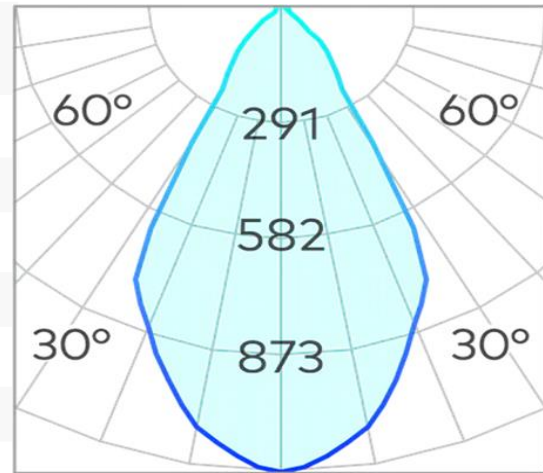

Titanium 88x130mm Surface Mount Canister - No Driver (Canisters Only) COB

Product Code-	IFL-TISS0130.TB
Wattage-	N/A
Voltage	N/A
Colour Temperature (k)-	N/A
Beam Angle-	N/A
Optional Degree	N/A
Lumen output-	N/A
Lamp Base-	COB
CRI-	N/A
Ip Rating-	IP44
Dimmable	Yes
Mounting Type-	Celing Mount
Material-	Aluminium
Colour-	Black
Warranty-	5 Years Replacement

Titanium 88x130mm Surface Mount Canister - No Driver (Canisters Only) COB

Product Code-	IFL-TISS0130.TW
Wattage-	N/A
Voltage	N/A
Colour Temperature (k)-	N/A
Beam Angle-	N/A
Optional Degree	N/A
Lumen output-	N/A
Lamp Base-	COB
CRI-	N/A
Ip Rating-	IP44
Dimmable	Yes
Mounting Type-	Celing Mount
Material-	Aluminium
Colour-	White
Warranty-	5 Years Replacement