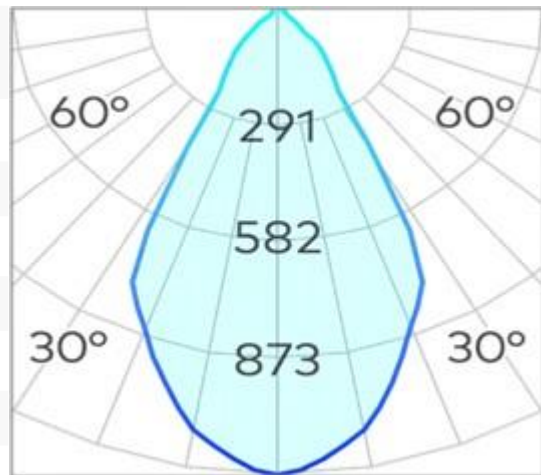

Titanium 102x215mm Surface Mount Canister (Canisters Only) COB

Product Code-	IFL-TISM0215.TB
Wattage-	N/A
Voltage	N/A
Colour Temperature (k)-	N/A
Beam Angle-	N/A
Optional Degree	N/A
Lumen output-	N/A
Lamp Base-	COB
CRI-	N/A
Ip Rating-	IP44
Dimmable	Yes
Mounting Type-	Celing Mount
Material-	Aluminium
Colour-	Black
Warranty-	5 Years Replacement

Titanium 102x215mm Surface Mount Canister (Canisters Only) COB

Product Code-	IFL-TISM0215.TW
Wattage-	N/A
Voltage	N/A
Colour Temperature (k)-	N/A
Beam Angle-	N/A
Optional Degree	N/A
Lumen output-	N/A
Lamp Base-	COB
CRI-	N/A
Ip Rating-	IP44
Dimmable	Yes
Mounting Type-	Celing Mount
Material-	Aluminium
Colour-	White
Warranty-	5 Years Replacement