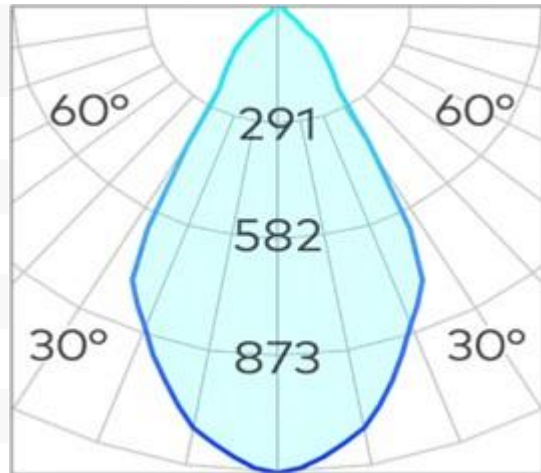

Titanium 102x215mm Surface Mount Canister (Canisters Only) COB

Product Code-	IFL-TISM0215.TB-DALI
Wattage-	N/A
Voltage	240v AC
Colour Temperature (k)-	N/A
Beam Angle-	N/A
Optional Degree	N/A
Lumen output-	N/A
Lamp Base-	COB
CRI-	N/A
Ip Rating-	IP44
Dimmable	Yes
Mounting Type-	Celing Mount
Material-	Aluminium
Colour-	Black
Warranty-	5 Years Replacement

Titanium 102x215mm Surface Mount Canister (Canisters Only) COB

Product Code-	IFL-TISM0215.TW-DALI
Wattage-	N/A
Voltage	240v AC
Colour Temperature (k)-	N/A
Beam Angle-	N/A
Optional Degree	N/A
Lumen output-	N/A
Lamp Base-	COB
CRI-	N/A
Ip Rating-	IP44
Dimmable	Yes
Mounting Type-	Celing Mount
Material-	Aluminium
Colour-	White
Warranty-	5 Years Replacement