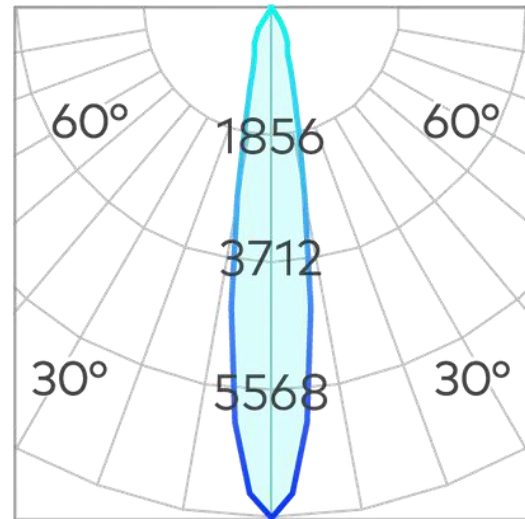

Titanium 84mm Downlight COB 11w

Product Code-	IFL-TI970084.TW27.W-FP030001
Wattage-	11W
Voltage	240v AC
Colour Temperature (k)-	2700K
Beam Angle-	60°
Optional Degree	15°/36°/75°
Lumen output-	674
Lamp Base-	COB
CRI-	97+
Ip Rating-	IP44
Dimmable	Yes
Mounting Type-	Recess Mount
Material-	Aluminium
Colour-	White
Warranty-	5 Years Replacement

Ø 84 (⌀ 76)

Titanium 84mm Downlight COB 11w

Product Code-	IFL-TI970084.TW30.W-FP030001
Wattage-	11W
Voltage	240v AC
Colour Temperature (k)-	3000K
Beam Angle-	60°
Optional Degree	15°/36°/75°
Lumen output-	701
Lamp Base-	COB
CRI-	97+
Ip Rating-	IP44
Dimmable	Yes
Mounting Type-	Recess Mount
Material-	Aluminium
Colour-	White
Warranty-	5 Years Replacement

Ø 84 (⌀ 76)

Titanium 84mm Downlight COB 11w

Product Code-	IFL-TI970084.TW40.W-FP030001
Wattage-	11W
Voltage	240v AC
Colour Temperature (k)-	4000K
Beam Angle-	60°
Optional Degree	15°/36°/75°
Lumen output-	719
Lamp Base-	COB
CRI-	97+
Ip Rating-	IP44
Dimmable	Yes
Mounting Type-	Recess Mount
Material-	Aluminium
Colour-	White
Warranty-	5 Years Replacement

Ø 84 (⌀ 76)