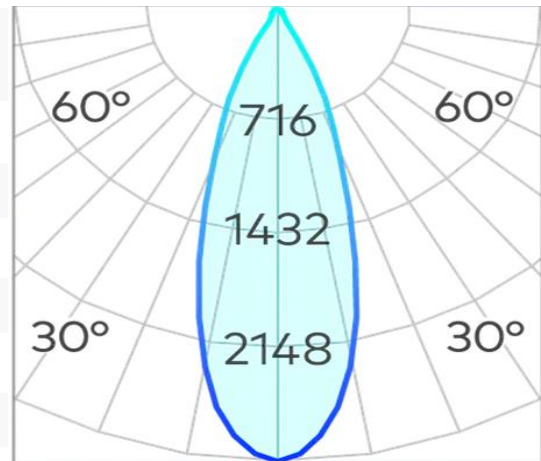

Ø 130 (Ø 114)

Titanium Curve 130mm Downlight COB 25w 3000k

Product Code-	IFL-TCR70130.TB30.W-FP070001
Wattage-	25W
Voltage	240v AC
Colour Temperature (k)-	3000K
Beam Angle-	60°
Optional Degree	15°/24°/36°
Lumen output-	2154
Lamp Base-	COB
CRI-	97+
Ip Rating-	IP44
Dimmable	Yes
Mounting Type-	Recess Mount
Material-	Aluminium
Colour-	Black
Warranty-	5 Years Replacement

Ø 130 (Ø 114)

Titanium Curve 130mm Downlight COB 25w 4000k

Product Code-	IFL-TCR70130.TB40.W-FP070001
Wattage-	25W
Voltage	240v AC
Colour Temperature (k)-	4000K
Beam Angle-	60°
Optional Degree	15°/24°/36°
Lumen output-	2208
Lamp Base-	COB
CRI-	97+
Ip Rating-	IP44
Dimmable	Yes
Mounting Type-	Recess Mount
Material-	Aluminium
Colour-	Black
Warranty-	5 Years Replacement

Ø 130 (Ø 114)

Titanium Curve 130mm Downlight COB 25w 2700k

Product Code-	IFL-TCR70130.TW27.W-FP070001
Wattage-	25W
Voltage	240v AC
Colour Temperature (k)-	2700K
Beam Angle-	60°
Optional Degree	15°/24°/36°
Lumen output-	2072
Lamp Base-	COB
CRI-	97+
Ip Rating-	IP44
Dimmable	Yes
Mounting Type-	Recess Mount
Material-	Aluminium
Colour-	White
Warranty-	5 Years Replacement

Titanium Curve 130mm Downlight COB 25w 4000k

Product Code-	IFL-TCR70130.TW40.W-FP070001
Wattage-	25W
Voltage	240v AC
Colour Temperature (k)-	4000K
Beam Angle-	60°
Optional Degree	15°/24°/36°
Lumen output-	2208
Lamp Base-	COB
CRI-	97+
Ip Rating-	IP44
Dimmable	Yes
Mounting Type-	Recess Mount
Material-	Aluminium
Colour-	White
Warranty-	5 Years Replacement