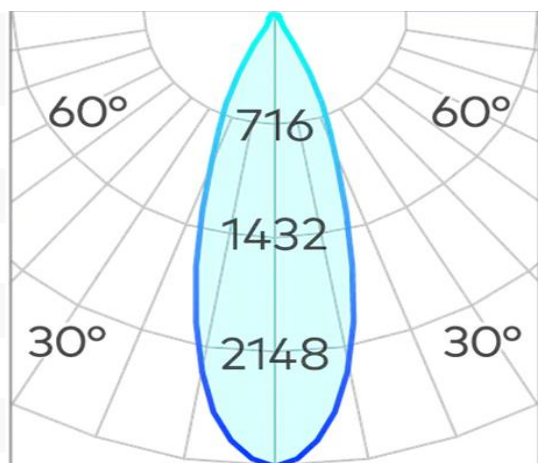

Titanium Curve 130mm Downlight COB 25w 2700k

Product Code-	IFL-TCR70130.TB27.W-FP070001
Wattage-	25W
Voltage	240v AC
Colour Temperature (k)-	2700K
Beam Angle-	60°
Optional Degree	15°/24°/36°
Lumen output-	2072
Lamp Base-	COB
CRI-	97+
Ip Rating-	IP44
Dimmable	Yes
Mounting Type-	Recess Mount
Material-	Aluminium
Colour-	Black
Warranty-	5 Years Replacement

Ø 130 (Ø 114)

Titanium Curve 130mm Downlight COB 25w 3000k

Product Code-	IFL-TCR70130.TB30.W-FP070001
Wattage-	25W
Voltage	240v AC
Colour Temperature (k)-	3000K
Beam Angle-	60°
Optional Degree	15°/24°/36°
Lumen output-	2154
Lamp Base-	COB
CRI-	97+
Ip Rating-	IP44
Dimmable	Yes
Mounting Type-	Recess Mount
Material-	Aluminium
Colour-	Black
Warranty-	5 Years Replacement

Ø 130 (Ø 114)

Titanium Curve 130mm Downlight COB 25w 4000k

Product Code-	IFL-TCR70130.TB40.W-FP070001
Wattage-	25W
Voltage	240v AC
Colour Temperature (k)-	4000K
Beam Angle-	60°
Optional Degree	15°/24°/36°
Lumen output-	2208
Lamp Base-	COB
CRI-	97+
Ip Rating-	IP44
Dimmable	Yes
Mounting Type-	Recess Mount
Material-	Aluminium
Colour-	Black
Warranty-	5 Years Replacement

Ø 130 (Ø 114)

Titanium Curve 130mm Downlight COB 25w 2700k

Product Code-	IFL-TCR70130.TW27.W-FP070001
Wattage-	25W
Voltage	240v AC
Colour Temperature (k)-	2700K
Beam Angle-	60°
Optional Degree	15°/24°/36°
Lumen output-	2072
Lamp Base-	COB
CRI-	97+
Ip Rating-	IP44
Dimmable	Yes
Mounting Type-	Recess Mount
Material-	Aluminium
Colour-	White
Warranty-	5 Years Replacement