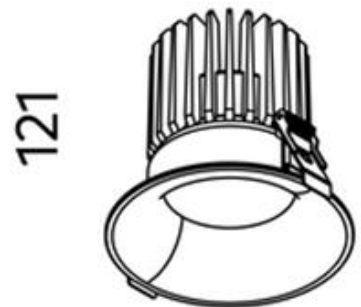

Titanium Curve 130mm Downlight COB 25w 2700k

Product Code-	IFL-TCR70130.TB27.W-FP070001
Wattage-	25W
Voltage	240v AC
Colour Temperature (k)-	2700K
Beam Angle-	60°
Optional Degree	15°/24°/36°
Lumen output-	2072
Lamp Base-	COB
CRI-	97+
Ip Rating-	IP44
Dimmable	Yes
Mounting Type-	Recess Mount
Material-	Aluminium
Colour-	Black
Warranty-	5 Years Replacement

Ø 130 (Ø 114)

Titanium Curve 130mm Downlight COB 25w 3000k

Product Code-	IFL-TCR70130.TB30.W-FP070001
Wattage-	25W
Voltage	240v AC
Colour Temperature (k)-	3000K
Beam Angle-	60°
Optional Degree	15°/24°/36°
Lumen output-	2154
Lamp Base-	COB
CRI-	97+
Ip Rating-	IP44
Dimmable	Yes
Mounting Type-	Recess Mount
Material-	Aluminium
Colour-	Black
Warranty-	5 Years Replacement

Ø 130 (Ø 114)

Titanium Curve 130mm Downlight COB 25w 4000k

Product Code-	IFL-TCR70130.TB40.W-FP070001
Wattage-	25W
Voltage	240v AC
Colour Temperature (k)-	4000K
Beam Angle-	60°
Optional Degree	15°/24°/36°
Lumen output-	2208
Lamp Base-	COB
CRI-	97+
Ip Rating-	IP44
Dimmable	Yes
Mounting Type-	Recess Mount
Material-	Aluminium
Colour-	Black
Warranty-	5 Years Replacement

Ø 130 (Ø 114)

Titanium Curve 130mm Downlight COB 25w 2700k

Product Code-	IFL-TCR70130.TW27.W-FP070001
Wattage-	25W
Voltage	240v AC
Colour Temperature (k)-	2700K
Beam Angle-	60°
Optional Degree	15°/24°/36°
Lumen output-	2072
Lamp Base-	COB
CRI-	97+
Ip Rating-	IP44
Dimmable	Yes
Mounting Type-	Recess Mount
Material-	Aluminium
Colour-	White
Warranty-	5 Years Replacement