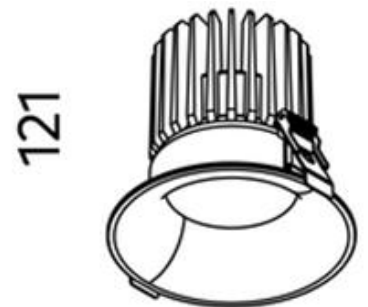

Titanium Curve 130mm Downlight COB 25w 2700k

Product Code-	IFL-TCR70130.TB27.W-FP070001
Wattage-	25W
Voltage	240v AC
Colour Temperature (k)-	2700K
Beam Angle-	60°
Optional Degree	15°/24°/36°
Lumen output-	2072
Lamp Base-	COB
CRI-	97+
Ip Rating-	IP44
Dimmable	Yes
Mounting Type-	Recess Mount
Material-	Aluminium
Colour-	Black
Warranty-	5 Years Replacement

Ø 130 (Ø 114)

Titanium Curve 130mm Downlight COB 25w 3000k

Product Code-	IFL-TCR70130.TB30.W-FP070001
Wattage-	25W
Voltage	240v AC
Colour Temperature (k)-	3000K
Beam Angle-	60°
Optional Degree	15°/24°/36°
Lumen output-	2154
Lamp Base-	COB
CRI-	97+
Ip Rating-	IP44
Dimmable	Yes
Mounting Type-	Recess Mount
Material-	Aluminium
Colour-	Black
Warranty-	5 Years Replacement

Ø 130 (Ø 114)

Titanium Curve 130mm Downlight COB 25w 4000k

Product Code-	IFL-TCR70130.TB40.W-FP070001
Wattage-	25W
Voltage	240v AC
Colour Temperature (k)-	4000K
Beam Angle-	60°
Optional Degree	15°/24°/36°
Lumen output-	2208
Lamp Base-	COB
CRI-	97+
Ip Rating-	IP44
Dimmable	Yes
Mounting Type-	Recess Mount
Material-	Aluminium
Colour-	Black
Warranty-	5 Years Replacement

Ø 130 (Ø 114)

Titanium Curve 130mm Downlight COB 25w 2700k

Product Code-	IFL-TCR70130.TW27.W-FP070001
Wattage-	25W
Voltage	240v AC
Colour Temperature (k)-	2700K
Beam Angle-	60°
Optional Degree	15°/24°/36°
Lumen output-	2072
Lamp Base-	COB
CRI-	97+
Ip Rating-	IP44
Dimmable	Yes
Mounting Type-	Recess Mount
Material-	Aluminium
Colour-	White
Warranty-	5 Years Replacement