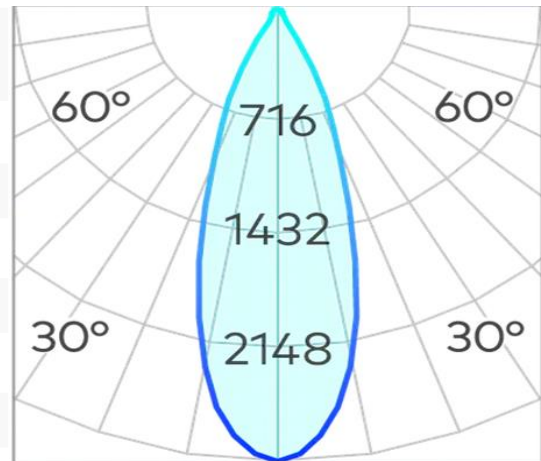

Ø 130 (Ø 114)

Titanium Curve 130mm Downlight COB 25w 4000k

Product Code-	IFL-TCR70130.TB40.W-FP070001
Wattage-	25W
Voltage	240v AC
Colour Temperature (k)-	4000K
Beam Angle-	60°
Optional Degree	15°/24°/36°
Lumen output-	2208
Lamp Base-	COB
CRI-	97+
Ip Rating-	IP44
Dimmable	Yes
Mounting Type-	Recess Mount
Material-	Aluminium
Colour-	Black
Warranty-	5 Years Replacement

Ø 130 (Ø 114)

Titanium Curve 130mm Downlight COB 25w 2700k

Product Code-	IFL-TCR70130.TW27.W-FP070001
Wattage-	25W
Voltage	240v AC
Colour Temperature (k)-	2700K
Beam Angle-	60°
Optional Degree	15°/24°/36°
Lumen output-	2072
Lamp Base-	COB
CRI-	97+
Ip Rating-	IP44
Dimmable	Yes
Mounting Type-	Recess Mount
Material-	Aluminium
Colour-	White
Warranty-	5 Years Replacement

Titanium Curve 130mm Downlight COB 25w 3000k

Product Code-	IFL-TCR70130.TW30.W-FP070001
Wattage-	25W
Voltage	240v AC
Colour Temperature (k)-	3000K
Beam Angle-	60°
Optional Degree	15°/24°/36°
Lumen output-	2154
Lamp Base-	COB
CRI-	97+
Ip Rating-	IP44
Dimmable	Yes
Mounting Type-	Recess Mount
Material-	Aluminium
Colour-	White
Warranty-	5 Years Replacement

Titanium Curve 130mm Downlight COB 25w 4000k

Product Code-	IFL-TCR70130.TW40.W-FP070001
Wattage-	25W
Voltage	240v AC
Colour Temperature (k)-	4000K
Beam Angle-	60°
Optional Degree	15°/24°/36°
Lumen output-	2208
Lamp Base-	COB
CRI-	97+
Ip Rating-	IP44
Dimmable	Yes
Mounting Type-	Recess Mount
Material-	Aluminium
Colour-	White
Warranty-	5 Years Replacement