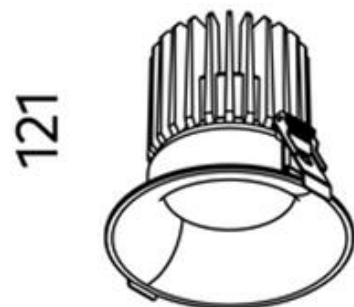

Titanium Curve 130mm Downlight COB 25w 2700k

Product Code-	IFL-TCR70130.TB27.W-FP070001
Wattage-	25W
Voltage	240v AC
Colour Temperature (k)-	2700K
Beam Angle-	60°
Optional Degree	15°/24°/36°
Lumen output-	2072
Lamp Base-	COB
CRI-	97+
Ip Rating-	IP44
Dimmable	Yes
Mounting Type-	Recess Mount
Material-	Aluminium
Colour-	Black
Warranty-	5 Years Replacement

Ø 130 (Ø 114)

Titanium Curve 130mm Downlight COB 25w 3000k

Product Code-	IFL-TCR70130.TB30.W-FP070001
Wattage-	25W
Voltage	240v AC
Colour Temperature (k)-	3000K
Beam Angle-	60°
Optional Degree	15°/24°/36°
Lumen output-	2154
Lamp Base-	COB
CRI-	97+
Ip Rating-	IP44
Dimmable	Yes
Mounting Type-	Recess Mount
Material-	Aluminium
Colour-	Black
Warranty-	5 Years Replacement

Ø 130 (Ø 114)

Titanium Curve 130mm Downlight COB 25w 4000k

Product Code-	IFL-TCR70130.TB40.W-FP070001
Wattage-	25W
Voltage	240v AC
Colour Temperature (k)-	4000K
Beam Angle-	60°
Optional Degree	15°/24°/36°
Lumen output-	2208
Lamp Base-	COB
CRI-	97+
Ip Rating-	IP44
Dimmable	Yes
Mounting Type-	Recess Mount
Material-	Aluminium
Colour-	Black
Warranty-	5 Years Replacement

Ø 130 (Ø 114)

Titanium Curve 130mm Downlight COB 25w 2700k

Product Code-	IFL-TCR70130.TW27.W-FP070001
Wattage-	25W
Voltage	240v AC
Colour Temperature (k)-	2700K
Beam Angle-	60°
Optional Degree	15°/24°/36°
Lumen output-	2072
Lamp Base-	COB
CRI-	97+
Ip Rating-	IP44
Dimmable	Yes
Mounting Type-	Recess Mount
Material-	Aluminium
Colour-	White
Warranty-	5 Years Replacement