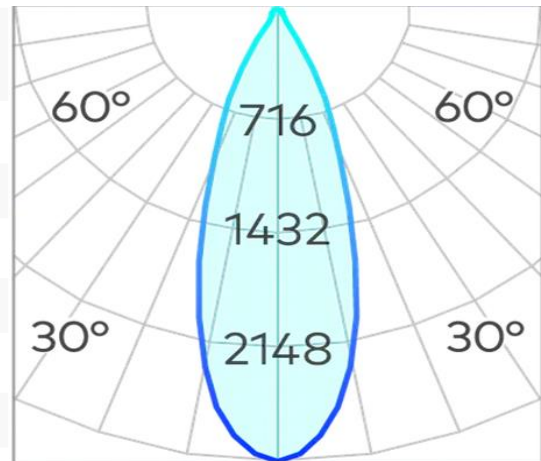

Titanium Curve 130mm Downlight COB 25w 2700k

Product Code-	IFL-TCR70130.TB27.W-FP070001
Wattage-	25W
Voltage	240v AC
Colour Temperature (k)-	2700K
Beam Angle-	60°
Optional Degree	15°/24°/36°
Lumen output-	2072
Lamp Base-	COB
CRI-	97+
Ip Rating-	IP44
Dimmable	Yes
Mounting Type-	Recess Mount
Material-	Aluminium
Colour-	Black
Warranty-	5 Years Replacement

Ø 130 (Ø 114)

Titanium Curve 130mm Downlight COB 25w 3000k

Product Code-	IFL-TCR70130.TB30.W-FP070001
Wattage-	25W
Voltage	240v AC
Colour Temperature (k)-	3000K
Beam Angle-	60°
Optional Degree	15°/24°/36°
Lumen output-	2154
Lamp Base-	COB
CRI-	97+
Ip Rating-	IP44
Dimmable	Yes
Mounting Type-	Recess Mount
Material-	Aluminium
Colour-	Black
Warranty-	5 Years Replacement

Ø 130 (Ø 114)

Titanium Curve 130mm Downlight COB 25w 4000k

Product Code-	IFL-TCR70130.TB40.W-FP070001
Wattage-	25W
Voltage	240v AC
Colour Temperature (k)-	4000K
Beam Angle-	60°
Optional Degree	15°/24°/36°
Lumen output-	2208
Lamp Base-	COB
CRI-	97+
Ip Rating-	IP44
Dimmable	Yes
Mounting Type-	Recess Mount
Material-	Aluminium
Colour-	Black
Warranty-	5 Years Replacement

Ø 130 (Ø 114)

Titanium Curve 130mm Downlight COB 25w 2700k

Product Code-	IFL-TCR70130.TW27.W-FP070001
Wattage-	25W
Voltage	240v AC
Colour Temperature (k)-	2700K
Beam Angle-	60°
Optional Degree	15°/24°/36°
Lumen output-	2072
Lamp Base-	COB
CRI-	97+
Ip Rating-	IP44
Dimmable	Yes
Mounting Type-	Recess Mount
Material-	Aluminium
Colour-	White
Warranty-	5 Years Replacement