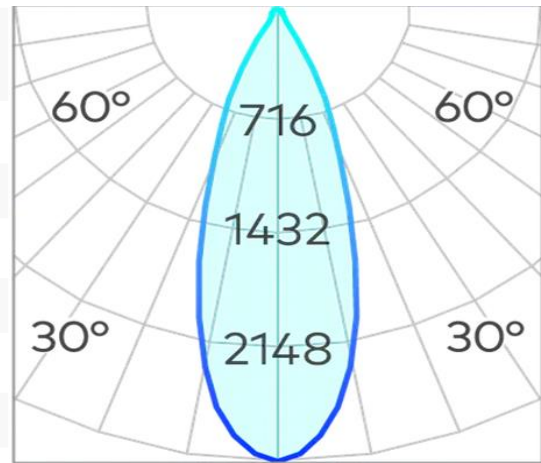

Titanium Curve 130mm Downlight COB 25w 2700k

Product Code-	IFL-TCR70130.TB27.W-FP070001
Wattage-	25W
Voltage	240v AC
Colour Temperature (k)-	2700K
Beam Angle-	60°
Optional Degree	15°/24°/36°
Lumen output-	2072
Lamp Base-	COB
CRI-	97+
Ip Rating-	IP44
Dimmable	Yes
Mounting Type-	Recess Mount
Material-	Aluminium
Colour-	Black
Warranty-	5 Years Replacement

Ø 130 (Ø 114)

Titanium Curve 130mm Downlight COB 25w 3000k

Product Code-	IFL-TCR70130.TB30.W-FP070001
Wattage-	25W
Voltage	240v AC
Colour Temperature (k)-	3000K
Beam Angle-	60°
Optional Degree	15°/24°/36°
Lumen output-	2154
Lamp Base-	COB
CRI-	97+
Ip Rating-	IP44
Dimmable	Yes
Mounting Type-	Recess Mount
Material-	Aluminium
Colour-	Black
Warranty-	5 Years Replacement

Ø 130 (Ø 114)

Titanium Curve 130mm Downlight COB 25w 4000k

Product Code-	IFL-TCR70130.TB40.W-FP070001
Wattage-	25W
Voltage	240v AC
Colour Temperature (k)-	4000K
Beam Angle-	60°
Optional Degree	15°/24°/36°
Lumen output-	2208
Lamp Base-	COB
CRI-	97+
Ip Rating-	IP44
Dimmable	Yes
Mounting Type-	Recess Mount
Material-	Aluminium
Colour-	Black
Warranty-	5 Years Replacement

Ø 130 (Ø 114)

Titanium Curve 130mm Downlight COB 25w 2700k

Product Code-	IFL-TCR70130.TW27.W-FP070001
Wattage-	25W
Voltage	240v AC
Colour Temperature (k)-	2700K
Beam Angle-	60°
Optional Degree	15°/24°/36°
Lumen output-	2072
Lamp Base-	COB
CRI-	97+
Ip Rating-	IP44
Dimmable	Yes
Mounting Type-	Recess Mount
Material-	Aluminium
Colour-	White
Warranty-	5 Years Replacement