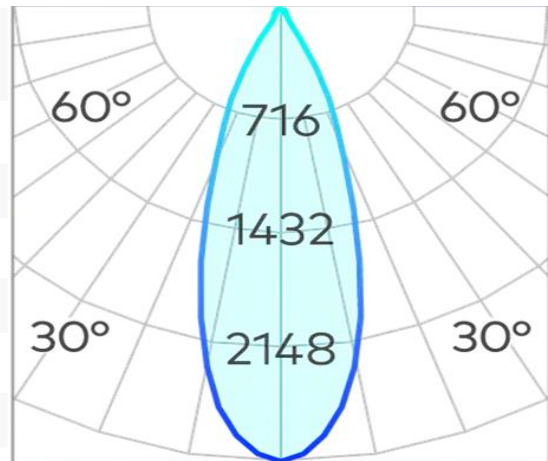

## Titanium Curve 90mm Downlight COB 15w 2700k

<b>Product Code-</b>	<b>IFL-TCR70090.TB27.W-FP040001</b>
Wattage-	15W
Voltage	240v AC
Colour Temperature (k)-	2700K
Beam Angle-	60°
Optional Degree	15°/24°/36°
Lumen output-	995
Lamp Base-	COB
CRI-	97+
Ip Rating-	IP44
Dimmable	Yes
Mounting Type-	Recess Mount
Material-	Aluminium
Colour-	Black
Warranty-	5 Years Replacement

Ø 90 (Ø 79)

## Titanium Curve 90mm Downlight COB 15w 3000k

<b>Product Code-</b>	<b>IFL-TCR70090.TB30.W-FP040001</b>
Wattage-	15W
Voltage	240v AC
Colour Temperature (k)-	3000K
Beam Angle-	60°
Optional Degree	15°/24°/36°
Lumen output-	1033
Lamp Base-	COB
CRI-	97+
Ip Rating-	IP44
Dimmable	Yes
Mounting Type-	Recess Mount
Material-	Aluminium
Colour-	Black
Warranty-	5 Years Replacement