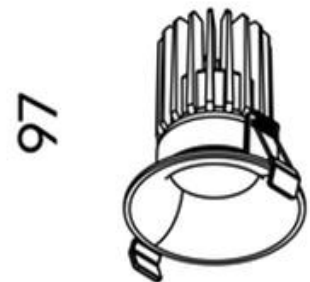

Product Code-	IFL-TCR70090.TB30.W-FP040001
Wattage-	15W
Voltage	240v AC
Colour Temperature (k)-	3000K
Beam Angle-	60°
Optional Degree	15°/24°/36°
Lumen output-	1033
Lamp Base-	COB
CRI-	97+
Ip Rating-	IP44
Dimmable	Yes
Mounting Type-	Recess Mount
Material-	Aluminium
Colour-	Black
Warranty-	5 Years Replacement