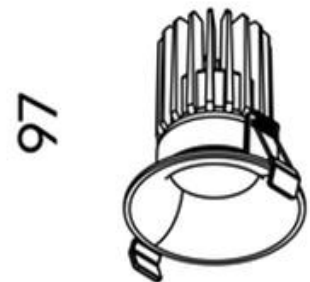

Product Code-	IFL-TCR70090.TW27.W-FP040001
Wattage-	15W
Voltage	240v AC
Colour Temperature (k)-	2700K
Beam Angle-	60°
Optional Degree	15°/24°/36°
Lumen output-	995
Lamp Base-	COB
CRI-	97+
Ip Rating-	IP44
Dimmable	Yes
Mounting Type-	Recess Mount
Material-	Aluminium
Colour-	White
Warranty-	5 Years Replacement