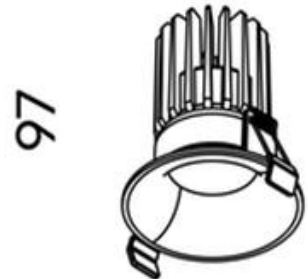

Product Code-	IFL-TCR70090.TW30.W-FP040001
Wattage-	15W
Voltage	240v AC
Colour Temperature (k)-	3000K
Beam Angle-	60°
Optional Degree	15°/24°/36°
Lumen output-	1033
Lamp Base-	COB
CRI-	97+
Ip Rating-	IP44
Dimmable	Yes
Mounting Type-	Recess Mount
Material-	Aluminium
Colour-	White
Warranty-	5 Years Replacement