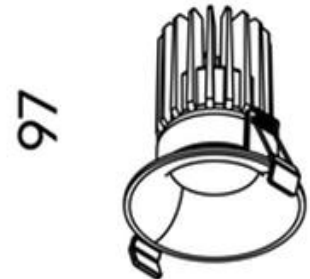

## Titanium Curve 90mm Downlight COB 15w 2700k

<b>Product Code-</b>	<b>IFL-TCR70090.TB27.W-FP040001</b>
Wattage-	15W
Voltage	240v AC
Colour Temperature (k)-	2700K
Beam Angle-	60°
Optional Degree	15°/24°/36°
Lumen output-	995
Lamp Base-	COB
CRI-	97+
Ip Rating-	IP44
Dimmable	Yes
Mounting Type-	Recess Mount
Material-	Aluminium
Colour-	Black
Warranty-	5 Years Replacement