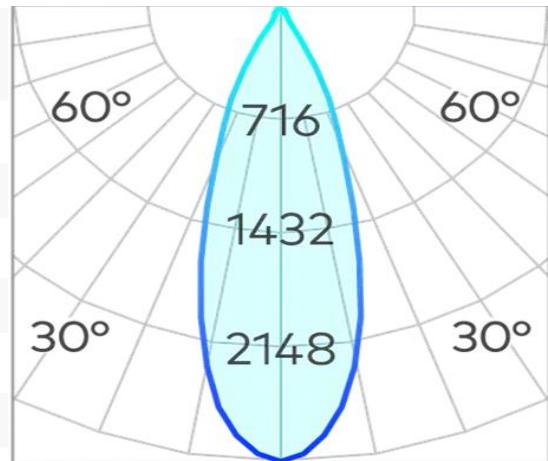

Product Code-	IFL-TCR70090.TW40.W-FP040001
Wattage-	15W
Voltage	240v AC
Colour Temperature (k)-	4000K
Beam Angle-	60°
Optional Degree	15°/24°/36°
Lumen output-	1058
Lamp Base-	COB
CRI-	97+
Ip Rating-	IP44
Dimmable	Yes
Mounting Type-	Recess Mount
Material-	Aluminium
Colour-	White
Warranty-	5 Years Replacement