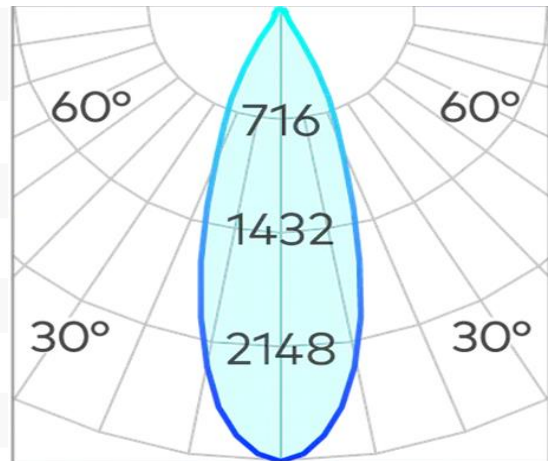

Product Code-	IFL-TCR70090.TW27.W-FP040001
Wattage-	15W
Voltage	240v AC
Colour Temperature (k)-	2700K
Beam Angle-	60°
Optional Degree	15°/24°/36°
Lumen output-	995
Lamp Base-	COB
CRI-	97+
Ip Rating-	IP44
Dimmable	Yes
Mounting Type-	Recess Mount
Material-	Aluminium
Colour-	White
Warranty-	5 Years Replacement