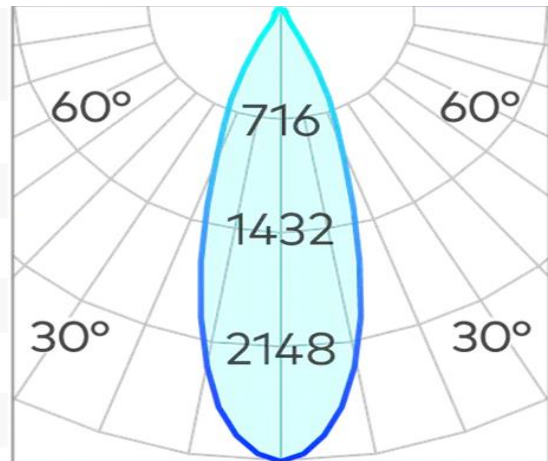

Product Code-	IFL-TCR70090.TB40.W-FP040001
Wattage-	15W
Voltage	240v AC
Colour Temperature (k)-	4000K
Beam Angle-	60°
Optional Degree	15°/24°/36°
Lumen output-	1058
Lamp Base-	COB
CRI-	97+
Ip Rating-	IP44
Dimmable	Yes
Mounting Type-	Recess Mount
Material-	Aluminium
Colour-	Black
Warranty-	5 Years Replacement