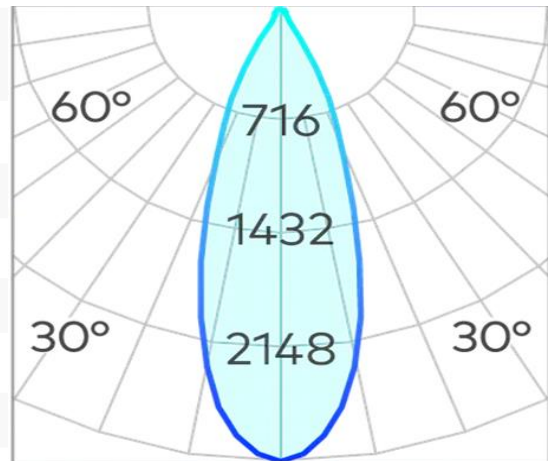

Product Code-	IFL-TCR70090.TW30.W-FP040001
Wattage-	15W
Voltage	240v AC
Colour Temperature (k)-	3000K
Beam Angle-	60°
Optional Degree	15°/24°/36°
Lumen output-	1033
Lamp Base-	COB
CRI-	97+
Ip Rating-	IP44
Dimmable	Yes
Mounting Type-	Recess Mount
Material-	Aluminium
Colour-	White
Warranty-	5 Years Replacement