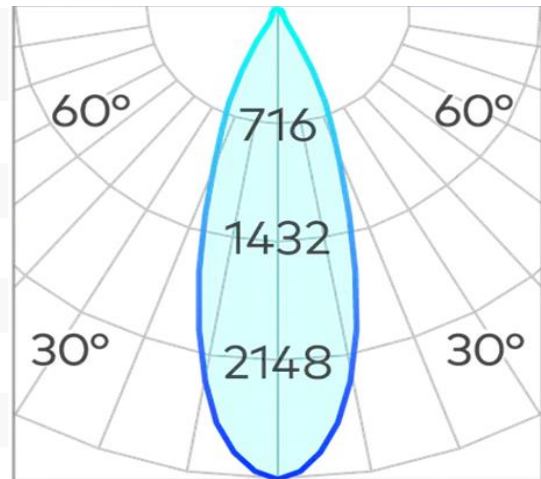

Titanium Curve Small Downlight COB 11w

Product Code-	IFL-TCR70080.TB27.W-UN.DAR012.0300.01
Wattage-	11W
Voltage	240v AC
Colour Temperature (k)-	2700K
Beam Angle-	60°
Optional Degree	15°/24°/36°
Lumen output-	870
Lamp Base-	COB
CRI-	97+
Ip Rating-	IP44
Dimmable	Yes
Mounting Type-	Recess Mount
Material-	Aluminium
Colour-	Black
Warranty-	5 Years Replacement

Ø 80 (Ø 70)

Titanium Curve Small Downlight COB 11w

Product Code-	IFL-TCR70080.TB30.W-UN.DAR012.0300.01
Wattage-	11W
Voltage	240v AC
Colour Temperature (k)-	3000K
Beam Angle-	60°
Optional Degree	15°/24°/36°
Lumen output-	904
Lamp Base-	COB
CRI-	97+
Ip Rating-	IP44
Dimmable	Yes
Mounting Type-	Recess Mount
Material-	Aluminium
Colour-	Black
Warranty-	5 Years Replacement

Ø 80 (Ø 70)

Titanium Curve Small Downlight COB 11w

Product Code-	IFL-TCR70080.TB40.W-UN.DAR012.0300.01
Wattage-	11W
Voltage	240v AC
Colour Temperature (k)-	4000K
Beam Angle-	60°
Optional Degree	15°/24°/36°
Lumen output-	927
Lamp Base-	COB
CRI-	97+
Ip Rating-	IP44
Dimmable	Yes
Mounting Type-	Recess Mount
Material-	Aluminium
Colour-	Black
Warranty-	5 Years Replacement

87

Ø 80 (⌀ 70)

Titanium Curve Small Downlight COB 11w

Product Code-	IFL-TCR70080.TW40.W-UN.DAR012.0300.01
Wattage-	11W
Voltage	240v AC
Colour Temperature (k)-	4000K
Beam Angle-	60°
Optional Degree	15°/24°/36°
Lumen output-	927
Lamp Base-	COB
CRI-	97+
Ip Rating-	IP44
Dimmable	Yes
Mounting Type-	Recess Mount
Material-	Aluminium
Colour-	White
Warranty-	5 Years Replacement