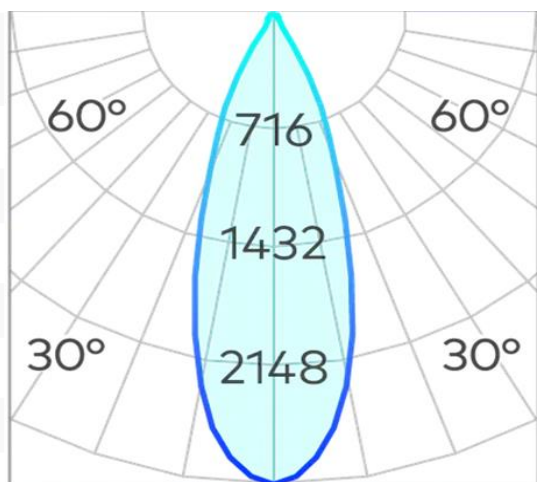

Ø 80 (Ø 70)

Titanium Curve Small Downlight COB 11w

Product Code-	IFL-TCR70080.TB30.W-UN.DAR012.0300.01
Wattage-	11W
Voltage	240v AC
Colour Temperature (k)-	3000K
Beam Angle-	60°
Optional Degree	15°/24°/36°
Lumen output-	904
Lamp Base-	COB
CRI-	97+
Ip Rating-	IP44
Dimmable	Yes
Mounting Type-	Recess Mount
Material-	Aluminium
Colour-	Black
Warranty-	5 Years Replacement

Ø 80 (Ø 70)

Titanium Curve Small Downlight COB 11w

Product Code-	IFL-TCR70080.TB40.W-UN.DAR012.0300.01
Wattage-	11W
Voltage	240v AC
Colour Temperature (k)-	4000K
Beam Angle-	60°
Optional Degree	15°/24°/36°
Lumen output-	927
Lamp Base-	COB
CRI-	97+
Ip Rating-	IP44
Dimmable	Yes
Mounting Type-	Recess Mount
Material-	Aluminium
Colour-	Black
Warranty-	5 Years Replacement

Ø 80 (Ø 70)

Titanium Curve Small Downlight COB 11w

Product Code-	IFL-TCR70080.TW27.W-UN.DAR012.0300.01
Wattage-	11W
Voltage	240v AC
Colour Temperature (k)-	2700K
Beam Angle-	60°
Optional Degree	15°/24°/36°
Lumen output-	870
Lamp Base-	COB
CRI-	97+
Ip Rating-	IP44
Dimmable	Yes
Mounting Type-	Recess Mount
Material-	Aluminium
Colour-	White
Warranty-	5 Years Replacement

Ø 80 (Ø 70)

Titanium Curve Small Downlight COB 11w

Product Code-	IFL-TCR70080.TW30.W-UN.DAR012.0300.01
Wattage-	11W
Voltage	240v AC
Colour Temperature (k)-	3000K
Beam Angle-	60°
Optional Degree	15°/24°/36°
Lumen output-	904
Lamp Base-	COB
CRI-	97+
Ip Rating-	IP44
Dimmable	Yes
Mounting Type-	Recess Mount
Material-	Aluminium
Colour-	White
Warranty-	5 Years Replacement