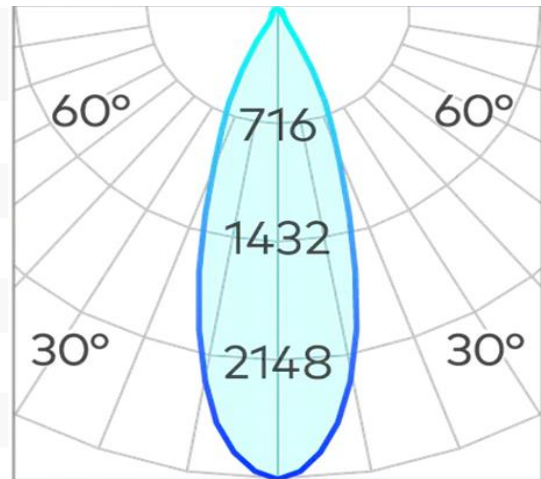

Ø 80 (Ø 70)

Titanium Curve Small Downlight COB 11w

Product Code-	IFL-TCR70080.TB40.W-UN.DAR012.0300.01
Wattage-	11W
Voltage	240v AC
Colour Temperature (k)-	4000K
Beam Angle-	60°
Optional Degree	15°/24°/36°
Lumen output-	927
Lamp Base-	COB
CRI-	97+
Ip Rating-	IP44
Dimmable	Yes
Mounting Type-	Recess Mount
Material-	Aluminium
Colour-	Black
Warranty-	5 Years Replacement

Ø 80 (Ø 70)

Titanium Curve Small Downlight COB 11w

Product Code-	IFL-TCR70080.TW27.W-UN.DAR012.0300.01
Wattage-	11W
Voltage	240v AC
Colour Temperature (k)-	2700K
Beam Angle-	60°
Optional Degree	15°/24°/36°
Lumen output-	870
Lamp Base-	COB
CRI-	97+
Ip Rating-	IP44
Dimmable	Yes
Mounting Type-	Recess Mount
Material-	Aluminium
Colour-	White
Warranty-	5 Years Replacement

Ø 80 (Ø 70)

Titanium Curve Small Downlight COB 11w

Product Code-	IFL-TCR70080.TW30.W-UN.DAR012.0300.01
Wattage-	11W
Voltage	240v AC
Colour Temperature (k)-	3000K
Beam Angle-	60°
Optional Degree	15°/24°/36°
Lumen output-	904
Lamp Base-	COB
CRI-	97+
Ip Rating-	IP44
Dimmable	Yes
Mounting Type-	Recess Mount
Material-	Aluminium
Colour-	White
Warranty-	5 Years Replacement

87

Ø 80 (⌀ 70)

Titanium Curve Small Downlight COB 11w

Product Code-	IFL-TCR70080.TW40.W-UN.DAR012.0300.01
Wattage-	11W
Voltage	240v AC
Colour Temperature (k)-	4000K
Beam Angle-	60°
Optional Degree	15°/24°/36°
Lumen output-	927
Lamp Base-	COB
CRI-	97+
Ip Rating-	IP44
Dimmable	Yes
Mounting Type-	Recess Mount
Material-	Aluminium
Colour-	White
Warranty-	5 Years Replacement