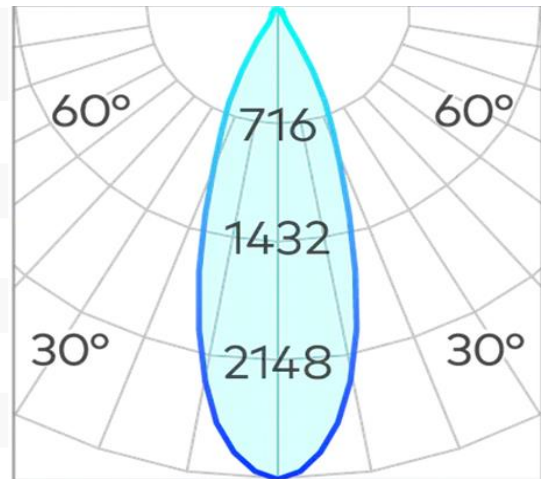

Ø 80 (Ø 70)

Titanium Curve Small Downlight COB 11w

Product Code-	IFL-TCR70080.TW27.W-UN.DAR012.0300.01
Wattage-	11W
Voltage	240v AC
Colour Temperature (k)-	2700K
Beam Angle-	60°
Optional Degree	15°/24°/36°
Lumen output-	870
Lamp Base-	COB
CRI-	97+
Ip Rating-	IP44
Dimmable	Yes
Mounting Type-	Recess Mount
Material-	Aluminium
Colour-	White
Warranty-	5 Years Replacement

Ø 80 (Ø 70)

Titanium Curve Small Downlight COB 11w

Product Code-	IFL-TCR70080.TW30.W-UN.DAR012.0300.01
Wattage-	11W
Voltage	240v AC
Colour Temperature (k)-	3000K
Beam Angle-	60°
Optional Degree	15°/24°/36°
Lumen output-	904
Lamp Base-	COB
CRI-	97+
Ip Rating-	IP44
Dimmable	Yes
Mounting Type-	Recess Mount
Material-	Aluminium
Colour-	White
Warranty-	5 Years Replacement

87

Ø 80 (⌀ 70)

Titanium Curve Small Downlight COB 11w

Product Code-	IFL-TCR70080.TW40.W-UN.DAR012.0300.01
Wattage-	11W
Voltage	240v AC
Colour Temperature (k)-	4000K
Beam Angle-	60°
Optional Degree	15°/24°/36°
Lumen output-	927
Lamp Base-	COB
CRI-	97+
Ip Rating-	IP44
Dimmable	Yes
Mounting Type-	Recess Mount
Material-	Aluminium
Colour-	White
Warranty-	5 Years Replacement