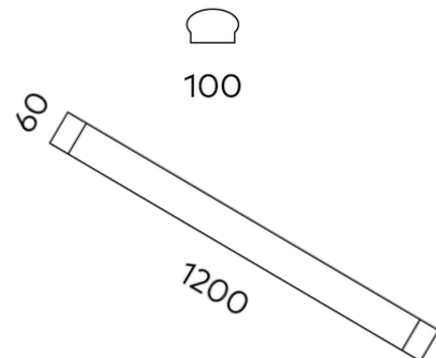

Supalux Linear Batten 35w

Product Code-	IFL-SUPA1200.TW30.F
Wattage-	35W
Voltage	240v AC
Colour Temperature (k)-	3000K
Beam Angle-	110°
Optional Degree	N/A
Lumen output-	3291
Lamp Base-	SMD
CRI-	80+
Ip Rating-	IP40
Dimmable	No
Mounting Type-	Ceiling/Wall Mount
Material-	Aluminium
Colour-	White
Warranty-	3 Years Replacement

Supalux Linear Batten 35w

Product Code-	IFL-SUPA1200.TW40.F
Wattage-	35W
Voltage	240v AC
Colour Temperature (k)-	4000K
Beam Angle-	110°
Optional Degree	N/A
Lumen output-	3318
Lamp Base-	COB
CRI-	80+
Ip Rating-	IP40
Dimmable	No
Mounting Type-	Ceiling/Wall Mount
Material-	Aluminium
Colour-	White
Warranty-	3 Years Replacement