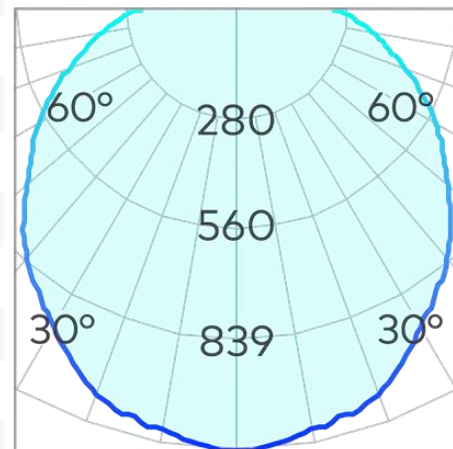

Supalux Linear Batten 35w

Product Code-	IFL-SUPA1200.TW30.F
Wattage-	35W
Voltage	240v AC
Colour Temperature (k)-	3000K
Beam Angle-	110°
Optional Degree	N/A
Lumen output-	3291
Lamp Base-	SMD
CRI-	80+
Ip Rating-	IP40
Dimmable	No
Mounting Type-	Ceiling/Wall Mount
Material-	Aluminium
Colour-	White
Warranty-	3 Years Replacement

Supalux Linear Batten 35w

Product Code-	IFL-SUPA1200.TW40.F
Wattage-	35W
Voltage	240v AC
Colour Temperature (k)-	4000K
Beam Angle-	110°
Optional Degree	N/A
Lumen output-	3318
Lamp Base-	COB
CRI-	80+
Ip Rating-	IP40
Dimmable	No
Mounting Type-	Ceiling/Wall Mount
Material-	Aluminium
Colour-	White
Warranty-	3 Years Replacement