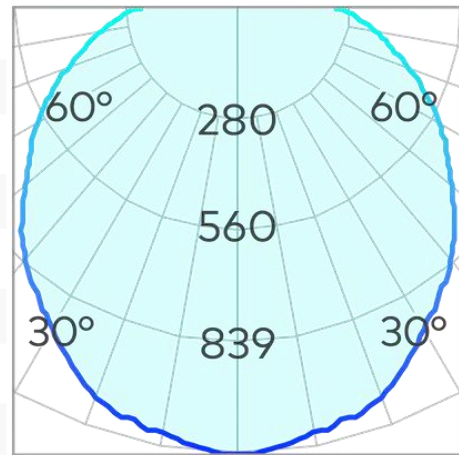

# Supalux Linear 18w

<b>Product Code-</b>	<b>IFL-SUPA0600.TW30.F</b>
Wattage-	18W
Voltage	240v AC
Colour Temperature (k)-	3000K
Beam Angle-	110°
Optional Degree	N/A
Lumen output-	1391
Lamp Base-	SMD
CRI-	80+
Ip Rating-	IP40
Dimmable	No
Mounting Type-	Ceiling/Wall Mount
Material-	Aluminium
Colour-	White
Warranty-	3 Years Replacement

# Supalux Linear 18w

<b>Product Code-</b>	<b>IFL-SUPA0600.TW40.F</b>
Wattage-	18W
Voltage	240v AC
Colour Temperature (k)-	4000K
Beam Angle-	110°
Optional Degree	N/A
Lumen output-	1423
Lamp Base-	SMD
CRI-	80+
Ip Rating-	IP40
Dimmable	No
Mounting Type-	Ceiling/Wall Mount
Material-	Aluminium
Colour-	White
Warranty-	3 Years Replacement