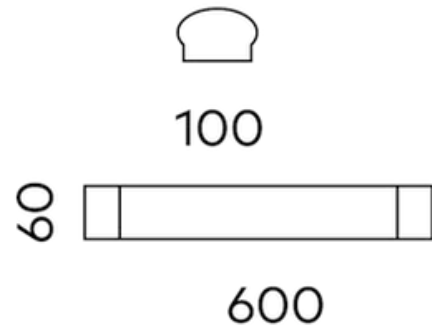

# Supalux Linear 18w

<b>Product Code-</b>	<b>IFL-SUPA0600.TW30.F</b>
Wattage-	18W
Voltage	240v AC
Colour Temperature (k)-	3000K
Beam Angle-	110°
Optional Degree	N/A
Lumen output-	1391
Lamp Base-	SMD
CRI-	80+
Ip Rating-	IP40
Dimmable	No
Mounting Type-	Ceiling/Wall Mount
Material-	Aluminium
Colour-	White
Warranty-	3 Years Replacement

# Supalux Linear 18w

<b>Product Code-</b>	<b>IFL-SUPA0600.TW40.F</b>
Wattage-	18W
Voltage	240v AC
Colour Temperature (k)-	4000K
Beam Angle-	110°
Optional Degree	N/A
Lumen output-	1423
Lamp Base-	SMD
CRI-	80+
Ip Rating-	IP40
Dimmable	No
Mounting Type-	Ceiling/Wall Mount
Material-	Aluminium
Colour-	White
Warranty-	3 Years Replacement