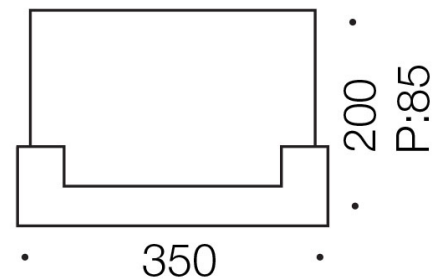

SOLITA 35 LED DIM WALL LIGHT SMD 12w

Product Code-	IFL-SOLITA-WB35-AB
Wattage-	12w
Voltage	240v AC
Colour Temperature (k)-	3000K, 4000K, 5000K
Beam Angle-	180°
Lumen output-	960
Lamp Base-	LED integrated SMD
CRI-	84+
Ip Rating-	IP20
Dimmable	Yes
Mounting Type-	Surface
Material-	Iron, Glass
Colour-	Antique Brass, Frost
Warranty-	3 Years Replacement

switched CCT

SOLITA 35 LED DIM WALL LIGHT SMD 12w

Product Code-	IFL-SOLITA-WB35-BK
Wattage-	12w
Voltage	240v AC
Colour Temperature (k)-	3000K, 4000K, 5000K
Beam Angle-	180°
Lumen output-	960
Lamp Base-	LED integrated SMD
CRI-	84+
Ip Rating-	IP20
Dimmable	Yes
Mounting Type-	Surface
Material-	Iron, Glass
Colour-	Black, Frost
Warranty-	3 Years Replacement

switched CCT

SOLITA 35 LED DIM WALL LIGHT SMD 12w

Product Code-	IFL-SOLITA-WB35-NK
Wattage-	12w
Voltage	240v AC
Colour Temperature (k)-	3000K, 4000K, 5000K
Beam Angle-	180°
Lumen output-	960
Lamp Base-	LED integrated SMD
CRI-	84+
Ip Rating-	IP20
Dimmable	Yes
Mounting Type-	Surface
Material-	Iron, Glass
Colour-	Frost, Nickel
Warranty-	3 Years Replacement

switched CCT

SOLITA 35 LED DIM WALL LIGHT SMD 12w

Product Code-	IFL-SOLITA-WB35-WH
Wattage-	12w
Voltage	240v AC
Colour Temperature (k)-	3000K, 4000K, 5000K
Beam Angle-	180°
Lumen output-	960
Lamp Base-	LED integrated SMD
CRI-	84+
Ip Rating-	IP20
Dimmable	Yes
Mounting Type-	Surface
Material-	Iron, Glass
Colour-	Frost, White
Warranty-	3 Years Replacement