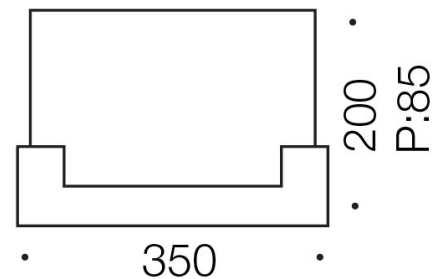

SOLITA 35 LED DIM WALL LIGHT SMD 12w

Product Code-	IFL-SOLITA-WB35-AB
Wattage-	12w
Voltage	240v AC
Colour Temperature (k)-	3000K, 4000K, 5000K
Beam Angle-	180°
Lumen output-	960
Lamp Base-	LED integrated SMD
CRI-	84+
Ip Rating-	IP20
Dimmable	Yes
Mounting Type-	Surface
Material-	Iron, Glass
Colour-	Antique Brass, Frost
Warranty-	3 Years Replacement

switched CCT

SOLITA 35 LED DIM WALL LIGHT SMD 12w

Product Code-	IFL-SOLITA-WB35-BK
Wattage-	12w
Voltage	240v AC
Colour Temperature (k)-	3000K, 4000K, 5000K
Beam Angle-	180°
Lumen output-	960
Lamp Base-	LED integrated SMD
CRI-	84+
Ip Rating-	IP20
Dimmable	Yes
Mounting Type-	Surface
Material-	Iron, Glass
Colour-	Black, Frost
Warranty-	3 Years Replacement

switched CCT

SOLITA 35 LED DIM WALL LIGHT SMD 12w

Product Code-	IFL-SOLITA-WB35-NK
Wattage-	12w
Voltage	240v AC
Colour Temperature (k)-	3000K, 4000K, 5000K
Beam Angle-	180°
Lumen output-	960
Lamp Base-	LED integrated SMD
CRI-	84+
Ip Rating-	IP20
Dimmable	Yes
Mounting Type-	Surface
Material-	Iron, Glass
Colour-	Frost, Nickel
Warranty-	3 Years Replacement

switched CCT

SOLITA 35 LED DIM WALL LIGHT SMD 12w

Product Code-	IFL-SOLITA-WB35-WH
Wattage-	12w
Voltage	240v AC
Colour Temperature (k)-	3000K, 4000K, 5000K
Beam Angle-	180°
Lumen output-	960
Lamp Base-	LED integrated SMD
CRI-	84+
Ip Rating-	IP20
Dimmable	Yes
Mounting Type-	Surface
Material-	Iron, Glass
Colour-	Frost, White
Warranty-	3 Years Replacement