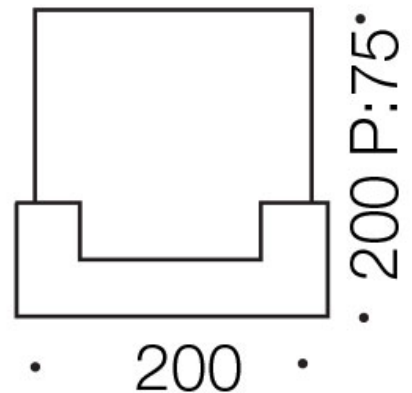

SOLITA 20 LED DIM WALL LIGHT SMD 12w

Product Code-	IFL-SOLITA-WB20-AB
Wattage-	12w
Voltage	240v AC
Colour Temperature (k)-	3000K, 4000K, 5000K
Beam Angle-	180°
Lumen output-	960
Lamp Base-	LED integrated SMD
CRI-	84+
Ip Rating-	IP20
Dimmable	Yes
Mounting Type-	Surface
Material-	Iron, Glass
Colour-	Antique Brass, Frost
Warranty-	3 Years Replacement

switched CCT

SOLITA 20 LED DIM WALL LIGHT SMD 12w

Product Code-	IFL-SOLITA-WB20-BK
Wattage-	12w
Voltage	240v AC
Colour Temperature (k)-	3000K, 4000K, 5000K
Beam Angle-	180°
Lumen output-	960
Lamp Base-	LED integrated SMD
CRI-	84+
Ip Rating-	IP20
Dimmable	Yes
Mounting Type-	Surface
Material-	Iron, Glass
Colour-	Black, Frost
Warranty-	3 Years Replacement

switched CCT

SOLITA 20 LED DIM WALL LIGHT SMD 12w

Product Code-	IFL-SOLITA-WB20-NK
Wattage-	12w
Voltage	240v AC
Colour Temperature (k)-	3000K, 4000K, 5000K
Beam Angle-	180°
Lumen output-	960
Lamp Base-	LED integrated SMD
CRI-	84+
Ip Rating-	IP20
Dimmable	Yes
Mounting Type-	Surface
Material-	Iron, Glass
Colour-	Frost, Nickel
Warranty-	3 Years Replacement

switched CCT

SOLITA 20 LED DIM WALL LIGHT SMD 12w

Product Code-	IFL-SOLITA-WB20-WH
Wattage-	12w
Voltage	240v AC
Colour Temperature (k)-	3000K, 4000K, 5000K
Beam Angle-	180°
Lumen output-	960
Lamp Base-	LED integrated SMD
CRI-	84+
Ip Rating-	IP20
Dimmable	Yes
Mounting Type-	Surface
Material-	Iron, Glass
Colour-	Frost, White
Warranty-	3 Years Replacement